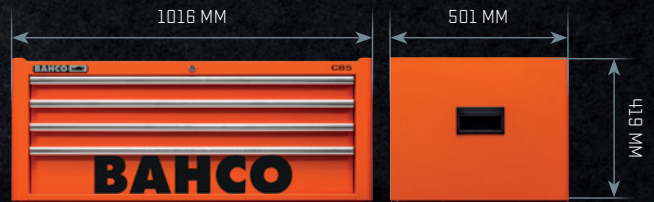

BAHCO 26" / 40" LEGENDARY TOP-CHEST

'CLASSIC' C85 'TOP-CHEST'

The BAHCO 'CLASSIC' C85 is a strong and reliable top-chest made for heavy duty performance. Expand your 'CLASSIC' C75 Tool Trolley with the special C85 Top-chest to provide even more storage capacity. The Top-chest has a anti-rust powder coating which is available in 4 different colours and it has 4 full opening drawers with 'Lock&Go' latching system. With the Top-chest on top of your trolley, you can still add a wide variety of accessories.

CLASSIC[®]
TOOL TROLLEYS C75

SUITABLE FOR
BETMS
CONFIGURATOR

AND

fit&go
SYSTEM

'CLASSIC' C85 'TOP-CHEST'

26" 'CLASSIC' C85 'TOP-CHEST'
4-DRAWERS

NO. DRAWERS	4
ORANGE RAL2009	1485k4
RED RAL3001	1485k4RED
BLUE RAL5002	1485k4BLUE
BLACK RAL9005	1485k4BLACK

40" 'CLASSIC' C85 'TOP-CHEST'
4-DRAWERS

NO. DRAWERS	4
ORANGE RAL2009	1485kXL4
RED RAL3001	1485kXL4RED
BLUE RAL5002	1485kXL4BLUE
BLACK RAL9005	1485kXL4BLACK

PRODUCT DETAILS

SIZE:	26" / 40"	COLOURS:	Orange, Black, Red or Blue
WEIGHT:	4 drawers: 40 kg / 52 kg	NO. DRAWERS:	4
LOADING CAPACITY:	300 kg	CUSTOMIZABLE:	Yes (BETMS Configurator)
DRAWER CAPACITY:	26": up to 30 kg	LOCKING SYSTEM:	Anti-theft round locking system
	40": up to 30 kg		