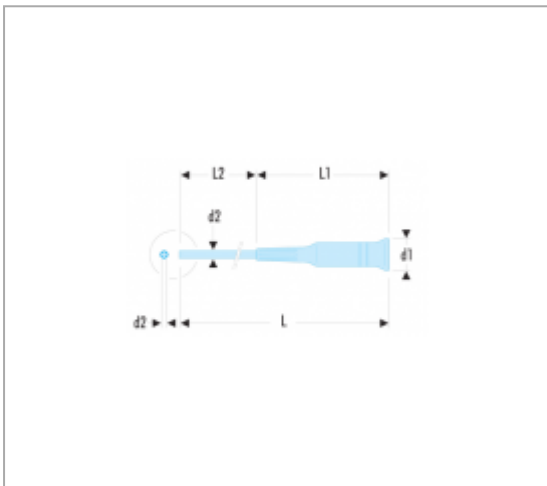

AEFP - AEFD MICRO-TECH® SCREWDRIVER FOR PHILLIPS® AND POZIDRIV® SCREWS

Description :

- AEFP presentation: chromed blade, hardened tip.
- AEFD presentation: hardened blade.

References :

	D1 X L1 [MM]	D2 X L2 [MM]	L [MM]	PHILLIPS [NO]	POZIDRIV [NO]	COLOR	DIMENSION [MM]	NO.	[G]
AEFP.000X35	17 x 82	2 x 35	117	PH.000	-	Pink		-	11
AEFP.00X75	17 x 82	2,5 x 75	157	PH.00	-	Purple	120x195x45	PH.00	15
AEFP.0X35	17 x 82	3,0 x 35	117	PH.0	-	Plum	230x120	PH.0	13

	D1 X L1 [MM]	D2 X L2 [MM]	L [MM]	PHILLIPS [NO]	POZIDR [NO]	COLOR	DIMENSION [MM]	NO.	[G]
AEFP.0X75	21 x 93	3,0 x 75	168	PH.0	-	Plum	120x190x45	PH.0	32
AEFP.1X75	21 x 93	4,0 x 75	168	PH.1	-	Brown	265 x 120	PH.1	37
AEFD.0X35	17 x 82	3,0 x 35	117	-	PZ.0	Orange	120x190x45	PZ.0	13
AEFD.1X75	21 x 93	4,0 x 75	168	-	PZ.1	Brown	120x115x45	PZ.1	37
AEFP.00X35	17 x 82	2,5 x 35	117	PH.00	-	Purple		PH.00	12
AEFD.0X75	21 x 93	3,0 x 75	168	-	PZ.0	Orange	200x165	PZ.0	32