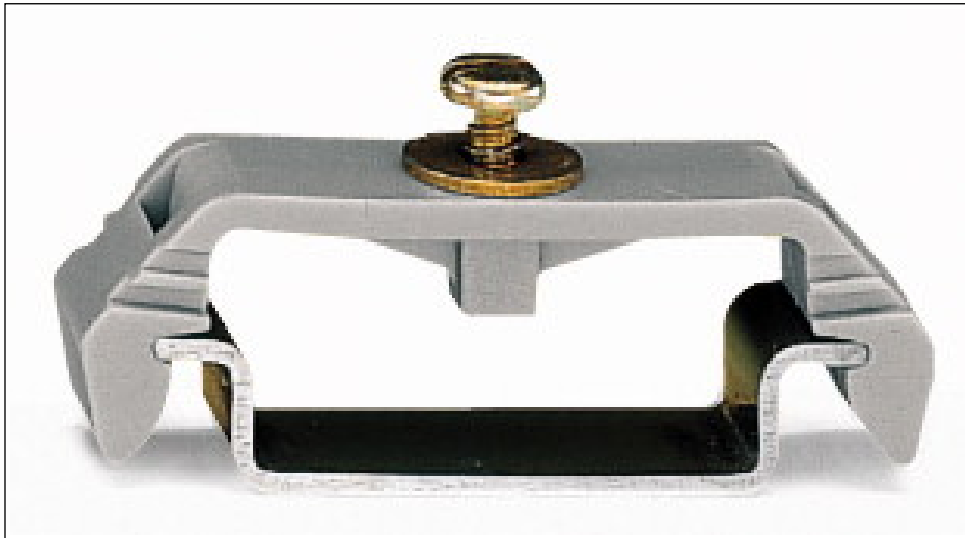

Mounting carrier; for isolated mounting on DIN 35 rails

Item No.: 209-106

Mounting carrier; for isolated mounting on DIN 35 rails

Marking

RoHS ✓
Compliant

Business data

Supplier	WAGO
Item no.	209-106
GTIN / EAN	4017332277150
Content	1
Order amount	25
Customer item number	

Notes

Technical data

Miscellaneous

Color	gray
Weight [g]	2.282 [g]
Height	7.2 mm / 0.283 in
Length	7.2 mm / 0.283 in
Type of mounting	DIN 35 rail

Images & drawings

Address

WAGO Kontakttechnik GmbH & Co. KG

Hansastr. 27