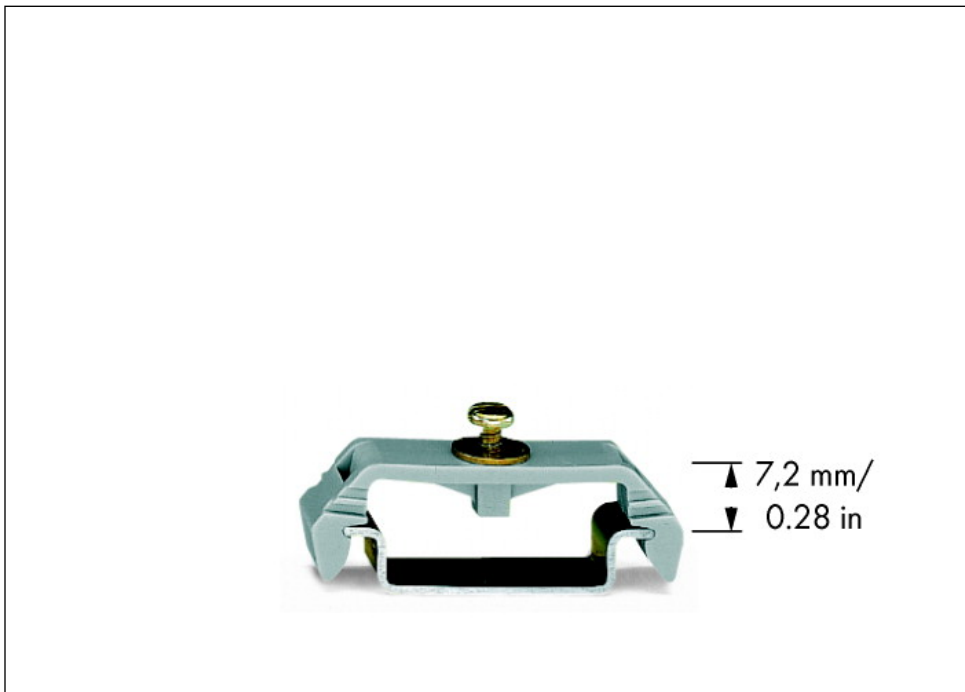

Mounting carrier; for isolated mounting on DIN 35 rails

Item No.: 209-106

Mounting carrier; for isolated mounting on DIN 35 rails

Marking

RoHS ✓
Compliant

Business data

Supplier	WAGO
Item no.	209-106
GTIN / EAN	4017332277150
Content	1
Order amount	25
Customer item number	

Notes

Technical data

Miscellaneous

Color	gray
Weight [g]	2.282 [g]
Height	7.2 mm / 0.283 in
Length	7.2 mm / 0.283 in
Type of mounting	DIN 35 rail

Images & drawings

Address

WAGO Kontakttechnik GmbH & Co. KG

Hansastr. 27