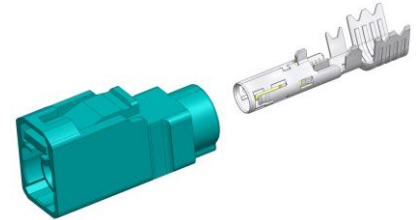

Fakra R3C – Straight Female housing
Cable type RG58 (5/50) & RG59 (5/75)

R197.115._81

TECHNICAL DATA SHEET

Rev	Date	Edited	Approved	Validated	Modification
1	06/12/2018	C.Chavanne	Y.Gay	R.Chantre	Creation

All dimensions are in mm

COMPONENTS	MATERIALS	UL CLASSIFICATION	COLOR
Housing	Polyamide	UL 94 V-2	See page 2

Fakra R3C – Straight Female housing
Cable type RG58 (5/50) & RG59 (5/75)

R197.115._81

TECHNICAL DATA SHEET

Interface

According to

ISO 20860-1

Application

This housing is part of an assembly to create a complete R3C connector. It has to be assembled with a terminal.

Refer to **Assembly Instructions AI_R3C** to get the corresponding P/N.