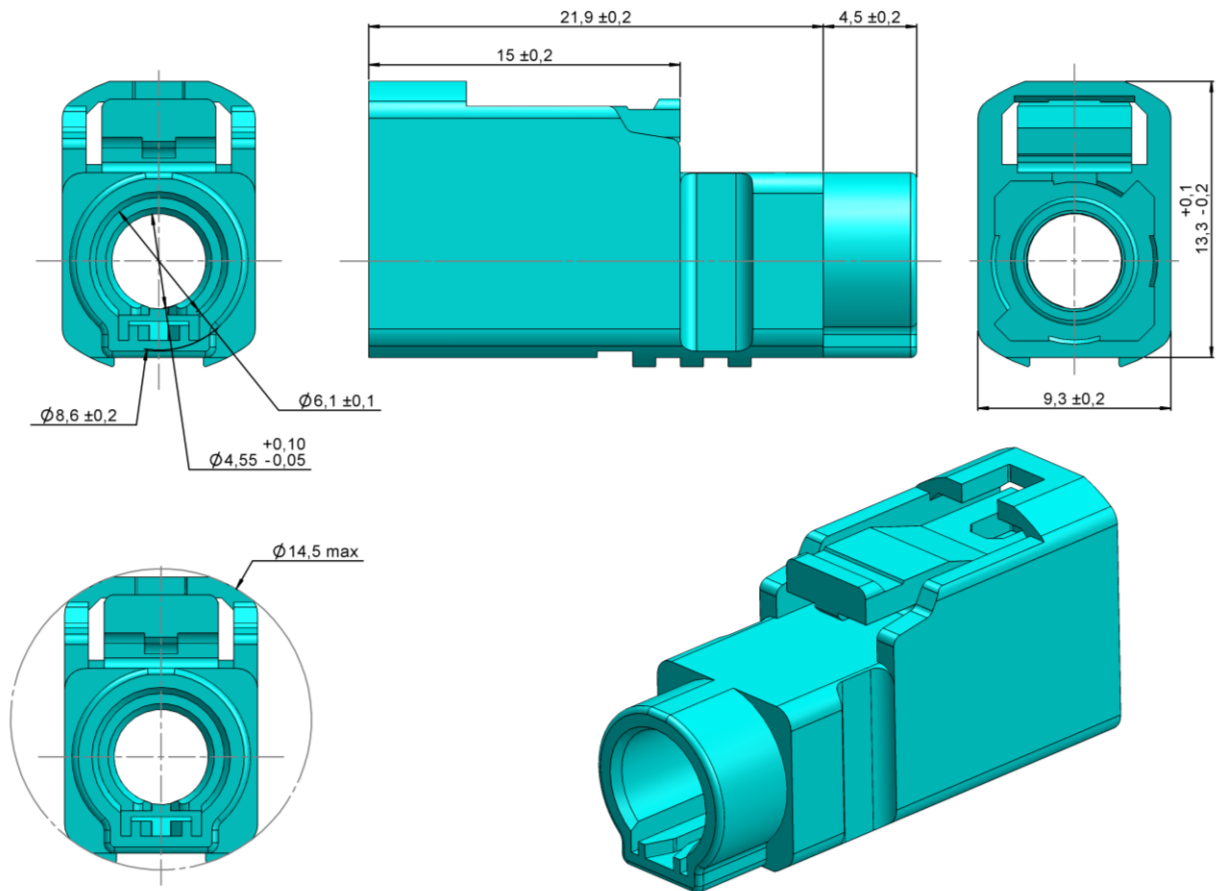

Fakra R3C – Straight Female housing
Cable type RG58 (5/50) & RG59 (5/75)

R197.115._81

TECHNICAL DATA SHEET

Rev	Date	Edited	Approved	Validated	Modification
1	06/12/2018	C.Chavanne	Y.Gay	R.Chantre	Creation

All dimensions are in mm

COMPONENTS	MATERIALS	UL CLASSIFICATION	COLOR
Housing	Polyamide	UL 94 V-2	See page 2

Fakra R3C – Straight Female housing
Cable type RG58 (5/50) & RG59 (5/75)

R197.115._81

TECHNICAL DATA SHEET

Interface

According to

ISO 20860-1

Application

This housing is part of an assembly to create a complete R3C connector. It has to be assembled with a terminal.

Refer to **Assembly Instructions AI_R3C** to get the corresponding P/N.