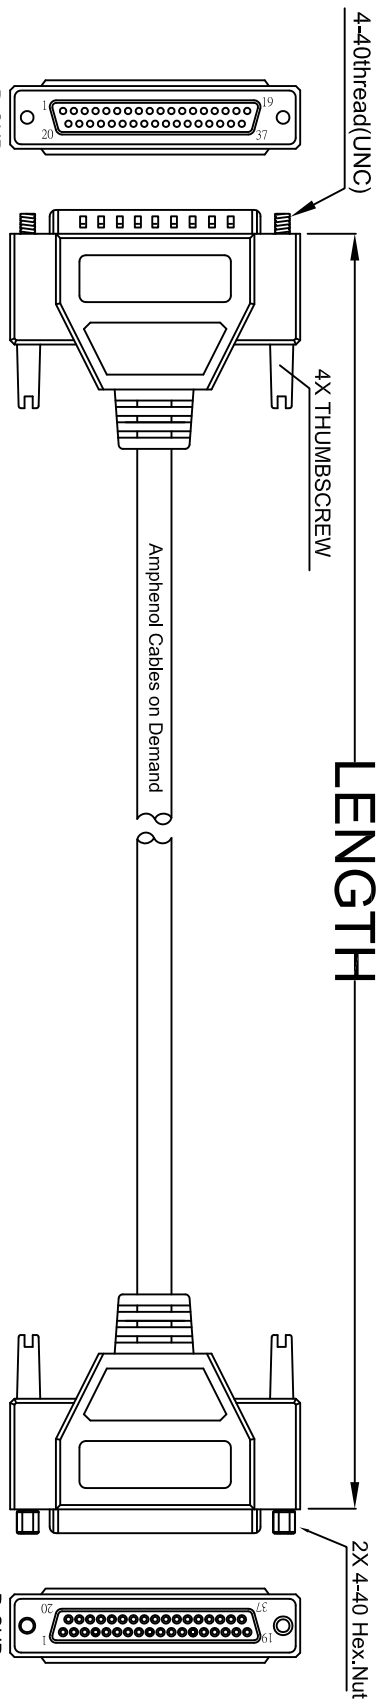

THE INFORMATION CONTAINED IN THIS DRAWING IS THE SOLE PROPERTY OF AMPHENOL CABLES ON DEMAND. ANY REPRODUCTION OR DISCLOSURE TO THIRD PARTIES IN PART OR WHOLE, WITHOUT THE EXPRESS WRITTEN PERMISSION OF AMPHENOL CABLES ON DEMAND IS PROHIBITED.

REV.	DESCRIPTION	DATE	APPROVED
A	NEW RELEASE	18/JAN/2007	
A1	Add wiring color	16/JAN/2012	

SEC-A-A

LENGTH	P/N	Cable Color
2.5FT ±1 Inch	CS-DSDMDB37MF-002.5	GREY
5FT ±2 Inch	CS-DSDMDB37MF-005	GREY
10FT ±3 Inch	CS-DSDMDB37MF-010	GREY
15FT ±3 Inch	CS-DSDMDB37MF-015	GREY
25FT ±4 Inch	CS-DSDMDB37MF-025	GREY
50FT ±8 Inch	CS-DSDMDB37MF-050	GREY

Male	Female	Color	Male	Female	Color
PIN1	PIN1	Black	PIN20	PIN20	Red/Black
PIN2	PIN2	Brown	PIN21	PIN21	Orange/Black
PIN3	PIN3	Red	PIN22	PIN22	Yellow/Black
PIN4	PIN4	Orange	PIN23	PIN23	Green/Black
PIN5	PIN5	Yellow	PIN24	PIN24	Gray/Black
PIN6	PIN6	Green	PIN25	PIN25	Gray/Black
PIN7	PIN7	Blue	PIN26	PIN26	Pink/Red
PIN8	PIN8	Purple	PIN27	PIN27	Pink/Blue
PIN9	PIN9	Gray	PIN28	PIN28	Pink/Red
PIN10	PIN10	White	PIN29	PIN29	Light Blue
PIN11	PIN11	Pink	PIN30	PIN30	Light Blue/Red
PIN12	PIN12	Light Green	PIN31	PIN31	Light Blue/Black
PIN13	PIN13	Black/White	PIN32	PIN32	Light Blue/Blue
PIN14	PIN14	Brown/White	PIN33	PIN33	Light Blue/Green
PIN15	PIN15	Red/White	PIN34	PIN34	Grey/Red
PIN16	PIN16	Orange/White	PIN35	PIN35	Grey/Green
PIN17	PIN17	Green/White	PIN36	PIN36	Purple/Black
PIN18	PIN18	Blue/White	PIN37	PIN37	Blue/Black
PIN19	PIN19	Purple/White	SHIELD	SHIELD	Drain Wire