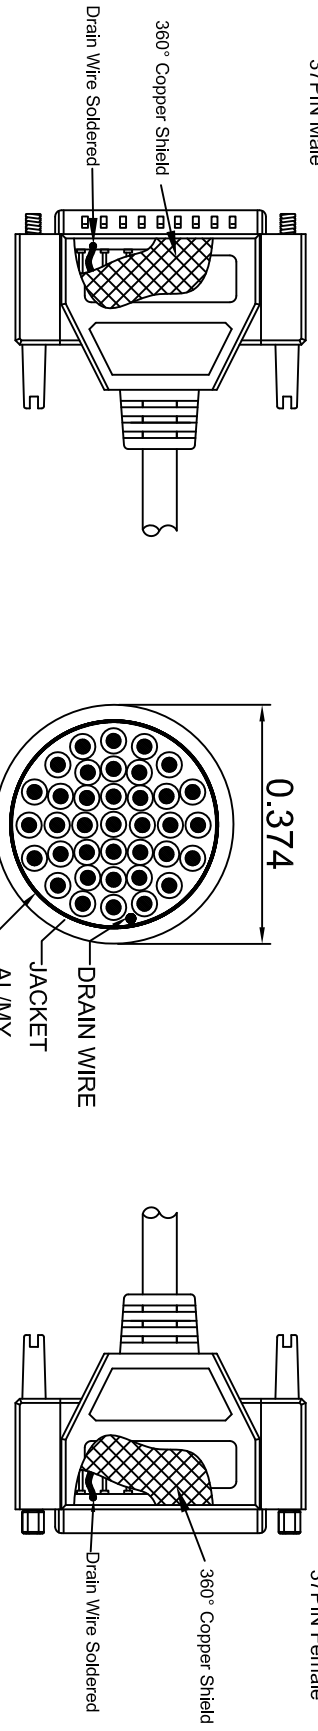

THE INFORMATION CONTAINED IN THIS DRAWING IS THE SOLE PROPERTY OF AMPHENOL CABLES ON DEMAND. ANY REPRODUCTION OR DISCLOSURE TO THIRD PARTIES IN PART OR WHOLE, WITHOUT THE EXPRESS WRITTEN PERMISSION OF AMPHENOL CABLES ON DEMAND IS PROHIBITED.

REV.	DESCRIPTION	DATE	APPROVED
A	NEW RELEASE	18/JAN/2007	
A1	Add wiring color	16/JAN/2012	

SEC-A-A

LENGTH	P/N	Cable Color
2.5FT ±1 Inch	CS-DSDMDB37MF-002.5	GREY
5FT ±2 Inch	CS-DSDMDB37MF-005	GREY
10FT ±3 Inch	CS-DSDMDB37MF-010	GREY
15FT ±3 Inch	CS-DSDMDB37MF-015	GREY
25FT ±4 Inch	CS-DSDMDB37MF-025	GREY
50FT ±8 Inch	CS-DSDMDB37MF-050	GREY

Male	Female	Color	Male	Female	Color
PIN1	PIN1	Black	PIN20	PIN20	Red/Black
PIN2	PIN2	Brown	PIN21	PIN21	Orange/Black
PIN3	PIN3	Red	PIN22	PIN22	Yellow/Black
PIN4	PIN4	Orange	PIN23	PIN23	Green/Black
PIN5	PIN5	Yellow	PIN24	PIN24	Gray/Black
PIN6	PIN6	Green	PIN25	PIN25	Gray/Black
PIN7	PIN7	Blue	PIN26	PIN26	Pink/Red
PIN8	PIN8	Purple	PIN27	PIN27	Pink/Blue
PIN9	PIN9	Gray	PIN28	PIN28	Pink/Red
PIN10	PIN10	White	PIN29	PIN29	Light Blue
PIN11	PIN11	Pink	PIN30	PIN30	Light Blue/Red
PIN12	PIN12	Light Green	PIN31	PIN31	Light Blue/Black
PIN13	PIN13	Black/White	PIN32	PIN32	Light Blue/Blue
PIN14	PIN14	Brown/White	PIN33	PIN33	Light Blue/Green
PIN15	PIN15	Red/White	PIN34	PIN34	Grey/Red
PIN16	PIN16	Orange/White	PIN35	PIN35	Grey/Green
PIN17	PIN17	Green/White	PIN36	PIN36	Purple/Black
PIN18	PIN18	Blue/White	PIN37	PIN37	Blue/Black
PIN19	PIN19	Purple/White	SHIELD	SHIELD	Drain Wire