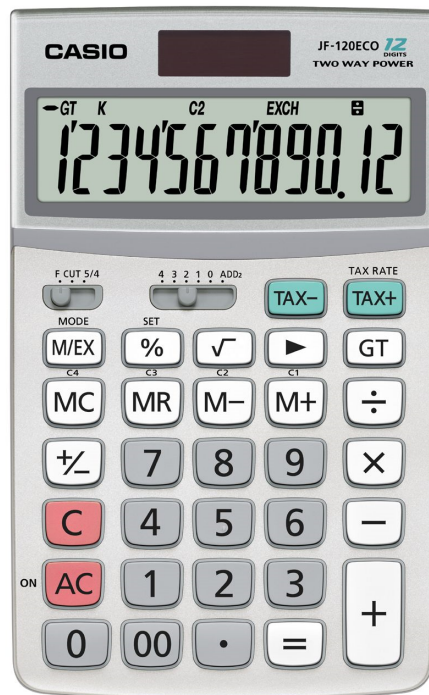

# JF-120ECO

## General Data

- 12-Digits BIG LC-Display
- Two Way Power
- Dimensions (H x W x D): 2,6 x 10,7 x 17,3 cm
- Upper and lower case made out of recycled plastic
- Kick Stand
- Key Rollover
- Weight: ca. 160 g
- Battery: 1 x CR2032
- EAN-Code: 4971850185697

## Functions

- Percentage Calculations incl. Profit Margin
- Currency Conversions
- TAX-Calculation
- 4-Key Memory
- 3 Digit Comma Markers
- Key for changing plus/minus sign
- Grand Total-Memory
- Rounding selector (0,1,2,3,4,ADD<sub>2</sub>)
- Automatic rounding-off F, CUT, 5/4
- Backspace Key
- Square Root