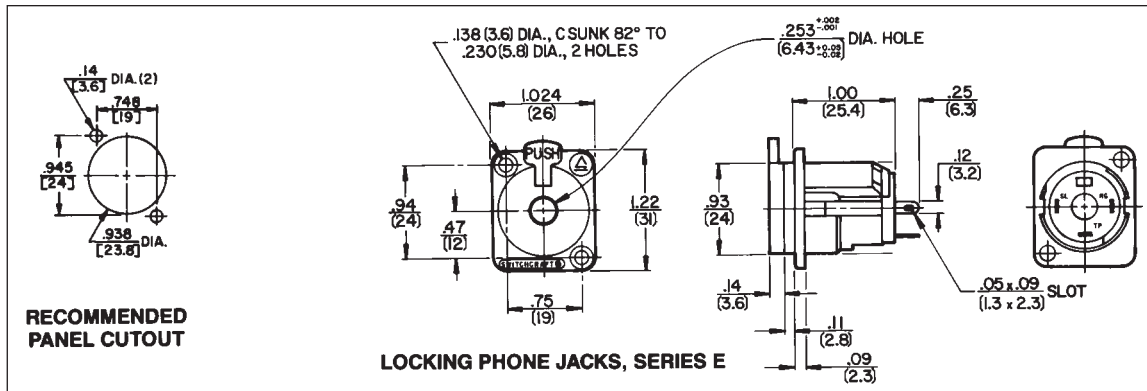

1/4" PHONE JACKS

DIMENSIONS ARE FOR REFERENCE ONLY $\frac{\text{Inch}}{\text{(mm)}}$

NOTE: Contact your Switchcraft Representative for price and delivery.