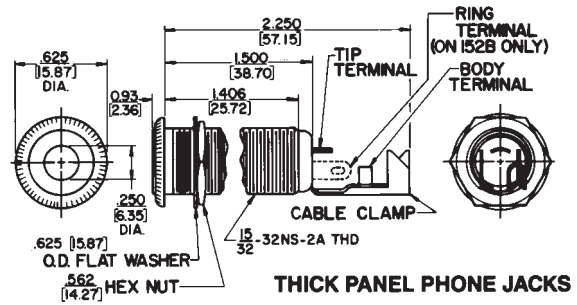

1/4" PHONE JACKS

DIMENSIONS ARE FOR REFERENCE ONLY $\frac{\text{Inch}}{\text{(mm)}}$

NOTE: Contact your Switchcraft Representative for price and delivery.