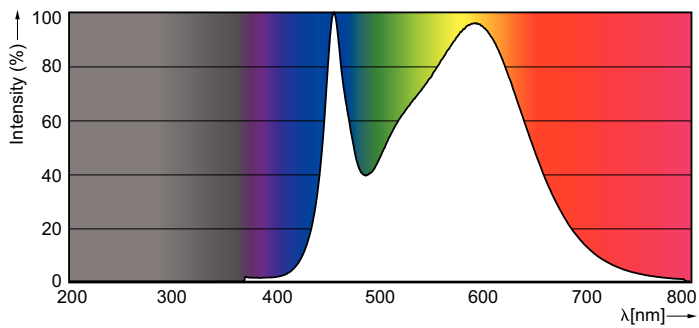

CorePro LEDlinear MV

Product data

Full product code	871869657881000
Order product name	CorePro LED linear R7S 118mm 14-100W 840 D
EAN/UPC – product	8718696578810
Order code	57881000
SAP numerator – quantity per pack	1

Numerator – packs per outer box	10
SAP material	929001243802
Net Weight (Piece)	0.095 kg

Dimensional drawing

C

Product	D	C
CorePro LED linear R7S 118mm 14-100W 840 D	29 mm	118 mm

CorePro LED linear R7S 118mm 14-100W 840 D

Photometric data

LED Lamps, CorePro R7S 118mm 14-100W /840 D

LED Lamps, CorePro R7S 118mm 14-100W /840 D