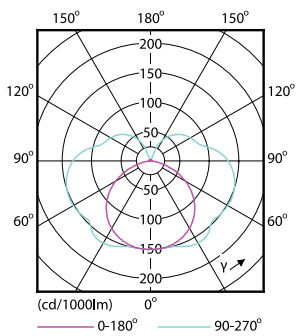

Product data

General information		Wattage equivalent	
Cap base	R7S [R7s]	100 W	
EU RoHS compliant	Yes	Starting time (nom.)	0.5 s
Nominal lifetime (nom.)	15000 h	Warm-up time to 60% light (nom.)	0.5 s
Switching cycle	50000	Power factor (nom.)	0.8
Technical type	14-100W	Voltage (Nom)	220-240 V
	Sphere		
Tier	CorePro		
Light technical		Temperature	
Colour Code	840 [CCT of 4,000 K]	T-Case maximum (nom.)	90 °C
Luminous flux (nom.)	1800 lm		
Colour designation	Cool White (CW)	Controls and dimming	
Correlated Colour Temperature (Nom)	4000 K	Dimmable	Only with specific dimmers
Luminous efficacy (rated) (nom.)	128.57 lm/W		
Colour consistency	<6	Mechanical and housing	
Colour rendering index (nom.)	80	Bulb shape	Linear
LLMF at end of nominal lifetime (nom.)	70 %		
Operating and electrical		Approval and application	
Input frequency	50 to 60 Hz	Energy Efficiency Class	E
Power (Rated) (Nom)	14 W	Energy-saving product	Yes
Lamp current (nom.)	74 mA	Suitable for accent lighting	No
		Energy consumption kWh/1,000 hours	14 kWh 465217

Numerator – packs per outer box	10
SAP material	929001243802
Net Weight (Piece)	0.095 kg

Dimensional drawing

C

Product	D	C
CorePro LED linear R7S 118mm 14-100W 840 D	29 mm	118 mm

CorePro LED linear R7S 118mm 14-100W 840 D

Photometric data

LED Lamps, CorePro R7S 118mm 14-100W /840 D

LED Lamps, CorePro R7S 118mm 14-100W /840 D

LED Lamps, CorePro R7S 118mm 14-100W /840 D

CorePro LEDlinear MV