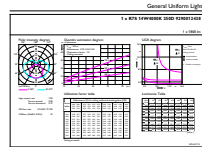

Product data

General information		Wattage equivalent	
Cap base	R7S [R7s]	100 W	
EU RoHS compliant	Yes	Starting time (nom.)	0.5 s
Nominal lifetime (nom.)	15000 h	Warm-up time to 60% light (nom.)	0.5 s
Switching cycle	50000	Power factor (nom.)	0.8
Technical type	14-100W	Voltage (Nom)	220-240 V
	Sphere		
Tier	CorePro		
Light technical		Temperature	
Colour Code	840 [CCT of 4,000 K]	T-Case maximum (nom.)	90 °C
Luminous flux (nom.)	1800 lm		
Colour designation	Cool White (CW)	Controls and dimming	
Correlated Colour Temperature (Nom)	4000 K	Dimmable	Only with specific dimmers
Luminous efficacy (rated) (nom.)	128.57 lm/W		
Colour consistency	<6	Mechanical and housing	
Colour rendering index (nom.)	80	Bulb shape	Linear
LLMF at end of nominal lifetime (nom.)	70 %		
Operating and electrical		Approval and application	
Input frequency	50 to 60 Hz	Energy Efficiency Class	E
Power (Rated) (Nom)	14 W	Energy-saving product	Yes
Lamp current (nom.)	74 mA	Suitable for accent lighting	No
		Energy consumption kWh/1,000 hours	14 kWh 465217

Numerator – packs per outer box	10
SAP material	929001243802
Net Weight (Piece)	0.095 kg

Dimensional drawing

C

Product	D	C
CorePro LED linear R7S 118mm 14-100W 840 D	29 mm	118 mm

CorePro LED linear R7S 118mm 14-100W 840 D

Photometric data

LED Lamps, CorePro R7S 118mm 14-100W /840 D

LED Lamps, CorePro R7S 118mm 14-100W /840 D

LED Lamps, CorePro R7S 118mm 14-100W /840 D

CorePro LEDlinear MV