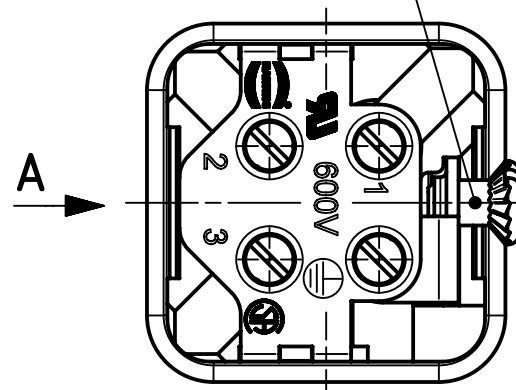

insert fixing screw  
enclosed separately

A

	All rights reserved Department EL PD	All Dimensions in mm Original Size DIN A4		Scale 2:1	Free size tol.	Ref. Sub.
		Created by SERBANA	Inspected by PRIESTER	Standardisation RUETERA	Date 2019-01-23	State Final Release
HARTING Electric GmbH & Co. KG D-32339 Espelkamp		Title <b>Han 3A-STI</b>			Doc-Key / ECM-Nr. 100141670/UGD/006/C 500000118627	
		Type <b>TB</b>	Number <b>09 20 003 2611</b>		Rev. <b>C</b>	Page 1/1