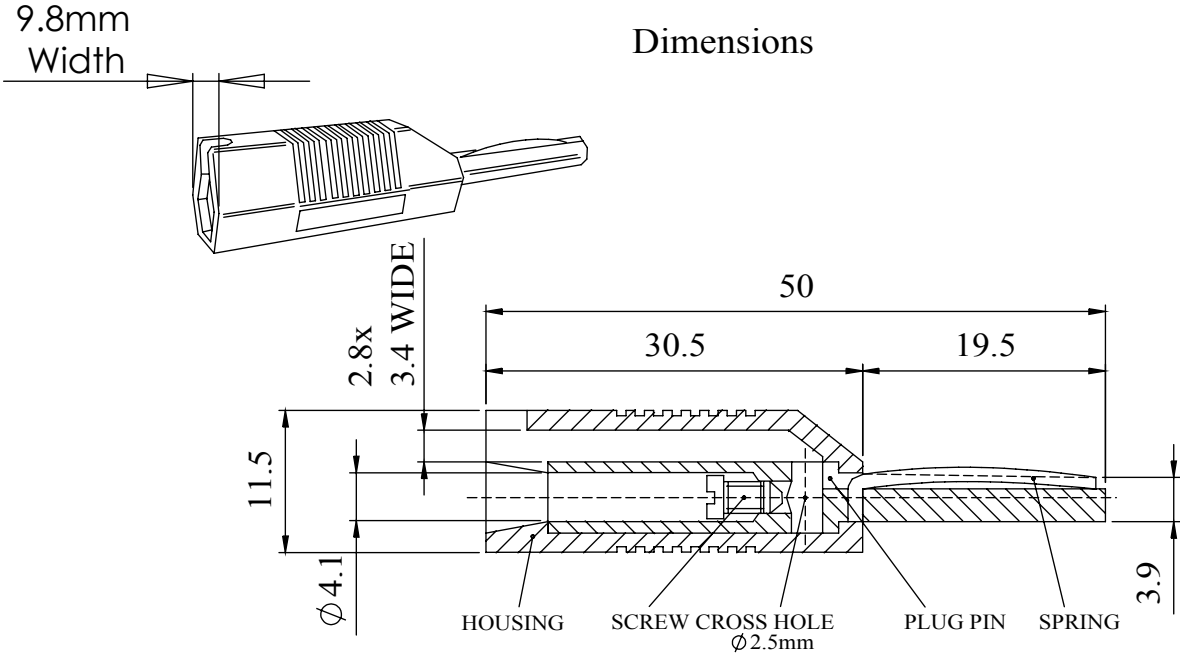

A 4mm plug at the front and 4mm socket at the rear provides a reliable in-line stacking facility. The lead wire is clamped securely in position by the screw located inside the plug. The pliable PVC housing comes in various colours.

Dimensions

- MATERIALS**
- HOUSING : PVC C36/20
 - SCREW : Brass, bright nickel plated
 - PLUG PIN : Brass, bright nickel plated
 - SPRING : Spring Steel
 - RATING : 16 Amps
 - RATED VOLTAGE : 50V

COLOUR	ORDER CODE
BLACK	553-0100
BLUE	553-0200
BROWN	553-0300
GREEN	553-0400
RED	553-0500
WHITE	553-0600
YELLOW	553-0700