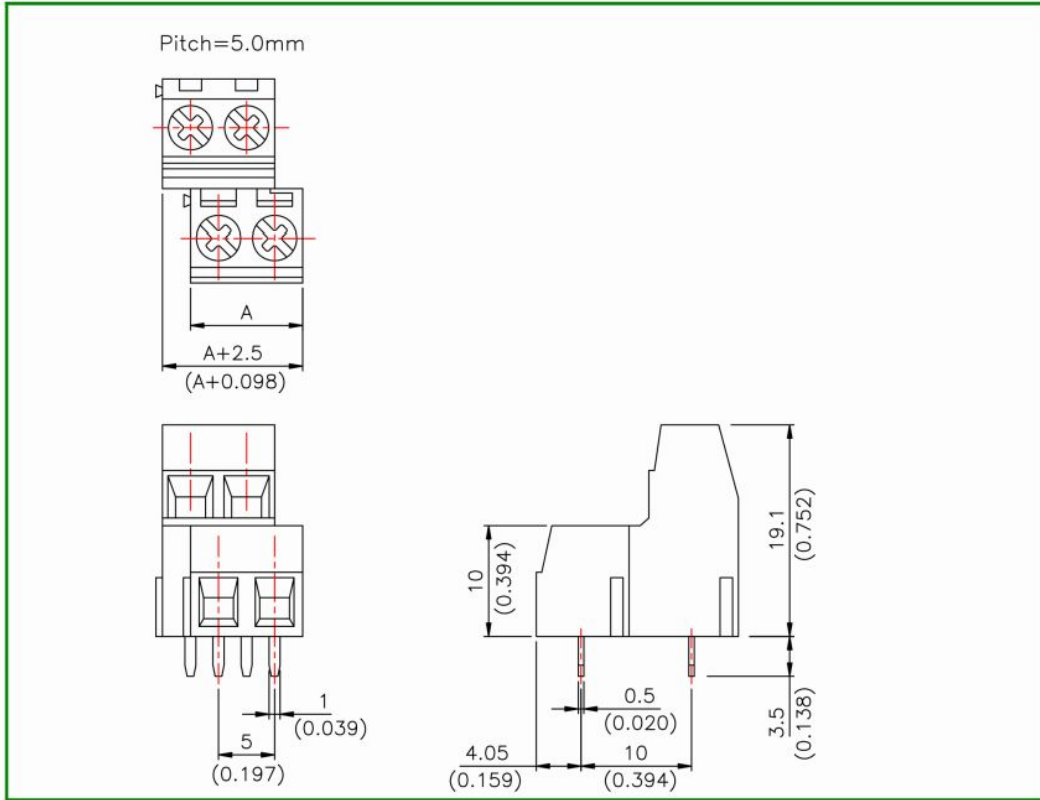

EUROSTYLE P.C.B. TERMINAL BLOCK

TÜV R350002918
E133988(R)

CLAMPING TYPE, DOUBLE DECK

PITCH=5.0

■ FEATURES

- Easy to assemble for any number of positions
- End stackable without any loss of P.C.B. space
- Special wire protector design to ensure reliable wire clamping
- UL 94V-0 grade fire retardant engineering plastic used for the housing
- Be capable of clamping a wide range of wire diameters
- Compact size for P.C.B.

■ SPECIFICATIONS

- Pitch 5.0mm
- Wire range 24~14 AWG. (1.5mm²)
- No. of pole per block 2Px2 or 3Px2
- Rated 10 Amp, 300 VAC
- Housing PA66
- Terminals Tin plated over Brass
- Screws M2.5x0.45P, Zinc plated over Steel
- Wire cage Nickel plated over Zinc Alloy
- Torque 0.4 N-m (3.5 lb-in)
- Operating temperature 110°C
- Stripping length 6mm
- UL Approval 300V, 10A, 24~14 AWG
- TUV Approval 250V, T80, 1.5mm²

Housing color:

- Blue
- Green
- Black

■ DRAWING

mm(inch)

POLE	4	6	8	10	12	14	16	18	20	22	24	26
A	10.0 (0.394)	15.0 (0.591)	20.0 (0.787)	25.0 (0.984)	30.0 (1.181)	35.0 (1.378)	40.0 (1.575)	45.0 (1.772)	50.0 (1.969)	55.0 (2.165)	60.0 (2.362)	65.0 (2.559)
POLE	28	30	32	34	36	38	40	42	44	46	48	
A	70.0 (2.756)	75.0 (2.953)	80.0 (3.150)	85.0 (3.346)	90.0 (3.543)	95.0 (3.740)	100.0 (3.937)	105.0 (4.134)	110.0 (4.331)	115.0 (4.528)	120.0 (4.724)	