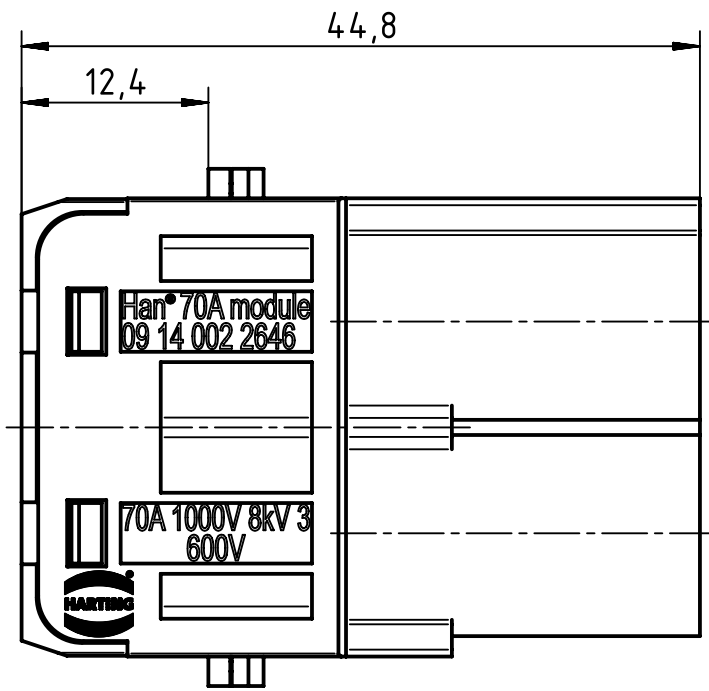

SW2,5

for stranded wire 6-16mm², AWG 10-6, fine wire

	All Dimensions in mm Original Size DIN A4	Scale 2:1		Free size tol.		Ref.	
						Sub.	
	All rights reserved Department EL PD - DE	Created by HELLMANN	Inspected by NICHTERLEIN	Standardisation TIEMANNA	Date 2017-12-07	State Final Release	
		Title Han 70A axial module, male 6-16 mm ²					Doc-Key / ECM-Nr. 100173719/UGD/004/C 500000128872
HARTING Electric GmbH & Co. KG D-32339 Espelkamp		Type TB	Number 09 14 002 2646			Rev. C	Page 1/1