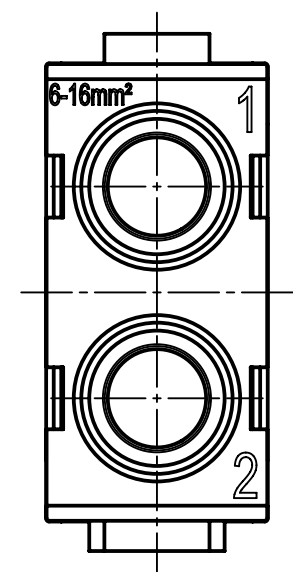

SW2,5

for stranded wire 6-16mm², AWG 10-6, fine wire

	All Dimensions in mm Original Size DIN A4	Scale 2:1		Free size tol.		Ref.	
						Sub.	
	All rights reserved Department EL PD - DE	Created by HELLMANN	Inspected by NICHTERLEIN	Standardisation TIEMANNA	Date 2017-12-07	State Final Release	
		Title Han 70A axial module, male 6-16 mm ²					Doc-Key / ECM-Nr. 100173719/UGD/004/C 500000128872
HARTING Electric GmbH & Co. KG D-32339 Espelkamp		Type TB	Number 09 14 002 2646			Rev. C	Page 1/1