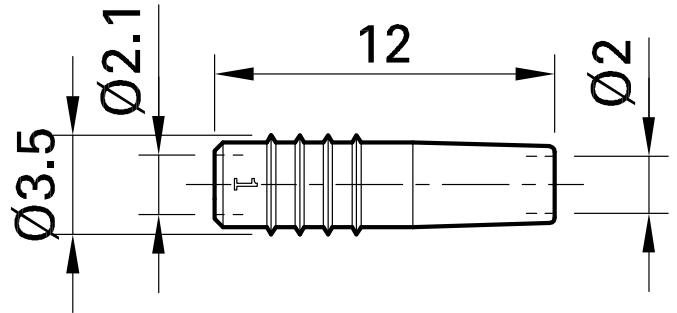

KT1-S

Item number 22.2070-*

Insulating part

Technical data	
Diameter of plug system	1 mm
Standard color(s) *	21 22 23 24 25 29
Optional color(s)	26 27 28