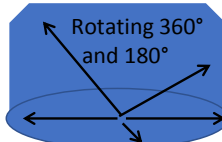

Hat light/ easy clipped

Art. Nr.
RND 510-00006