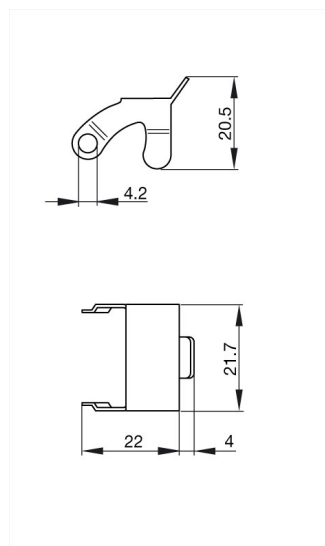

STASI 2

Rectangular connectors ST-series:Accessories ST-series

Product description

Description	Safety brackets for 2 + PE - versions
Type	STASI 2
Order No.	732 044-000

Drawing

Material

Housing material	tin-plated brass
------------------	------------------

Packaging unit

Packaging unit	100 pieces
----------------	------------