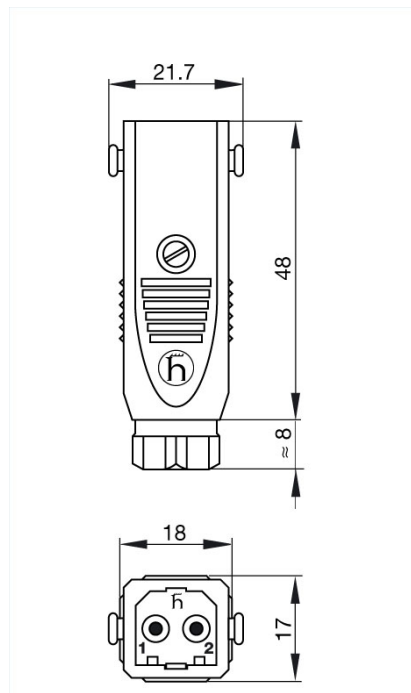

STAS 2 grau/grey

Industrial Connectors:Rectangular connectors ST-series:Cable plug

Product description

Description	Cable plug without strain relief
Type	STAS 2 grau/grey
Order No.	930 620-106
Type of contact	male
Number of contacts	2 + PE
Cable gland	PG 7
Cable diameter	4 mm to 6.5 mm
Conductor size	max. 1.5 mm ²
Housing Color	grey
Contact bearer color	black

Drawing

Technical data

Pin dimensions	2 mm
Rated voltage	AC/DC 250 V
Rated current	DC 10 A / AC 16 A
Contact resistance	≤ 5 mOhm
Type of termination	screw

Material

Contact material	Cu Zn
------------------	-------

Contact surface material	Sn
Contact bearer material	PA
Housing material	PA
Environmental conditions	
Protection class (IEC 60529)	IP 54
Pollution severity	3
Temperature range	-30 °C to +90 °C
Inflammability class	
Housing	UL 94 HB
Contact bearer	UL 94 V-0
Approvals	
UL	UL
Packing unit	
Packaging unit	100 pieces
Scope of delivery and accessories	
Accessories to order separately	safety brackets STASI 2, order no. 732 044-000