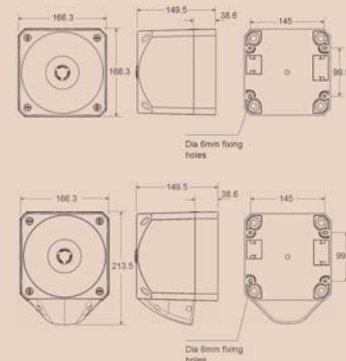

Applications

- Fire alarm, Industrial alarm, Process control alarm

- Fire
- Security
- Industrial
- Railway/Marine
- Hazardous Area
- Public Warning

Part No.	Colours	Audibility (tone) at 1m (typical)	Tones (Up to)	Voltage (50/60Hz)	Current	
					Sounder	Beacon
18-980726	Red	110dB (A)	64	24V DC	30mA (max)	
18-980774	Red body Red lens, LED beacon	110dB (A)	64	24V DC	30mA (max)	18mA
18-980775	Red body Amber lens, LED beacon	110dB (A)	64	24V DC	30mA (max)	18mA
18-980776	Red body Green lens, LED beacon	110dB (A)	64	24V DC	30mA (max)	18mA
18-980777	Red body Blue lens, LED beacon	110dB (A)	64	24V DC	30mA (max)	18mA
18-980778	Red body Clear lens, LED beacon	110dB (A)	64	24V DC	30mA (max)	18mA
18-980779	Red body Red lens, Xenon beacon	110dB (A)	64	24V DC	30mA (max)	250mA
18-980780	Red body Amber lens, Xenon beacon	110dB (A)	64	24V DC	30mA (max)	250mA
18-980781	Red body Green lens, Xenon beacon	110dB (A)	64	24V DC	30mA (max)	250mA
18-980782	Red body Blue lens, Xenon beacon	110dB (A)	64	24V DC	30mA (max)	250mA
18-980783	Red body Clear lens, Xenon beacon	110dB (A)	64	24V DC	30mA (max)	250mA

IP Rating: IP66   Rating: Continuous   Frequency: See Tone Table   Operating Temp: -25°C to +70°C
Cable Entries: 5   Weight: Sounder 1.1kg; Sounder Beacon 1.2kg

Klaxon Signals Limited
Wrigley Street, Oldham
Lancashire, UK OL4 1HW

T. +44 (0)161 287 5555
F. +44 (0)161 287 5511

E. sales@klaxonsignals.com
w. www.klaxonsignals.com

A HALMA COMPANY