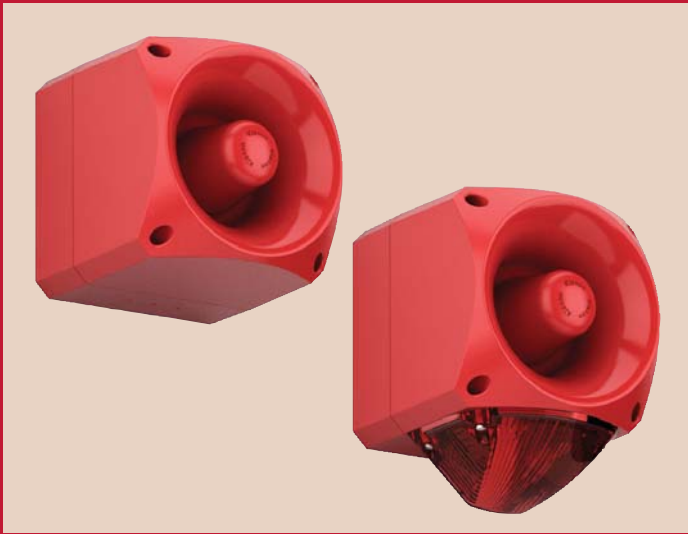

## Nexus Voice Sounder (DC)

### Unique Features

- Choice of up to 4 messages
- Extensive message library or bespoke messages available
- Download messages in-house via built in USB port
- 110dB (A) tone and 90dB (A) message outputs
- Automatic synchronisation
- Robust construction; IP66 rated for outdoor environments
- Capable of transmitting up to 4 messages over two wires via an interface control unit

### Overview

Nexus voice sounders combine normal sounder signals with a clear, synchronised voice message to help reduce confusion and distress during an active alarm.

Standard units are available with 4 pre-programmed messages. Alternative messages can be selected from an extensive message library covering almost any conceivable application. Customised messages are also available on request.

Combined with a LED or Xenon beacon the Nexus sounder is DDA compliant giving a clear voice message, powerful alarm tone and high output beacon for clear and effective warning.