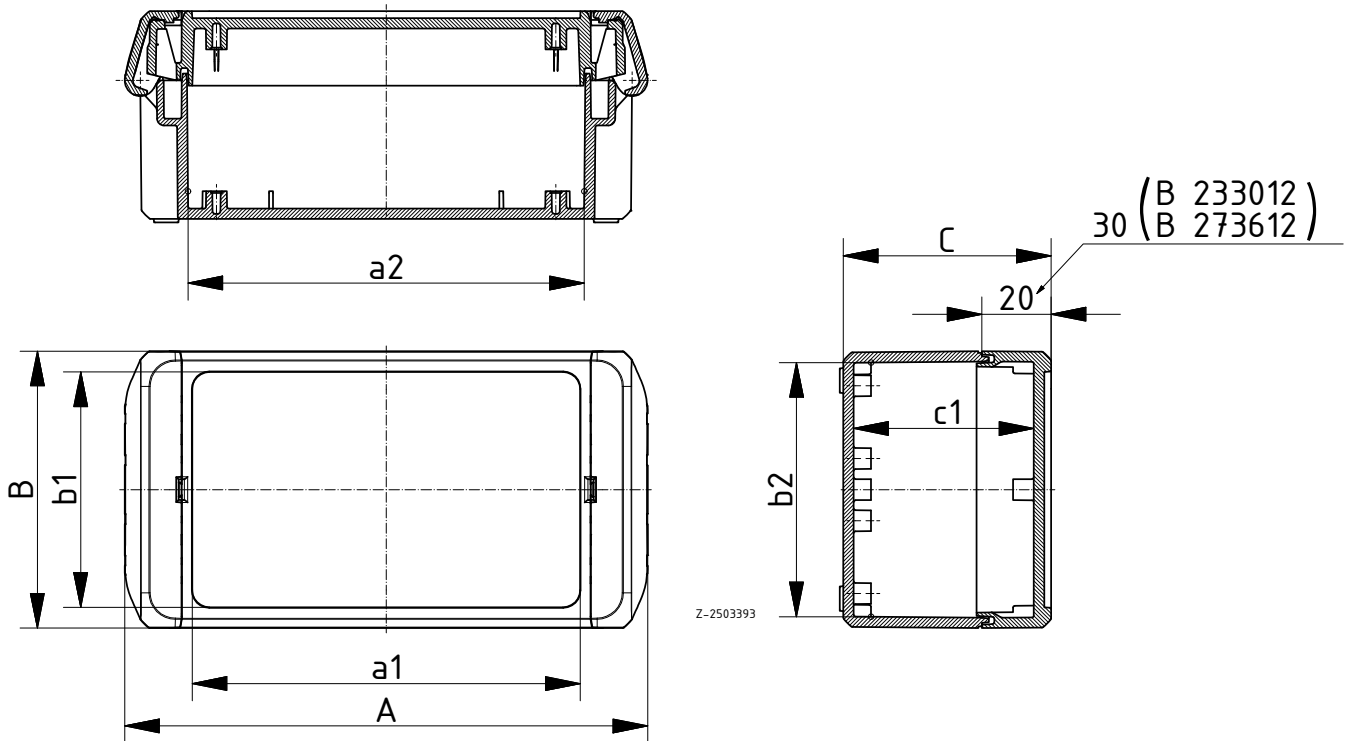

BOPLA

A Phoenix Mecano Company