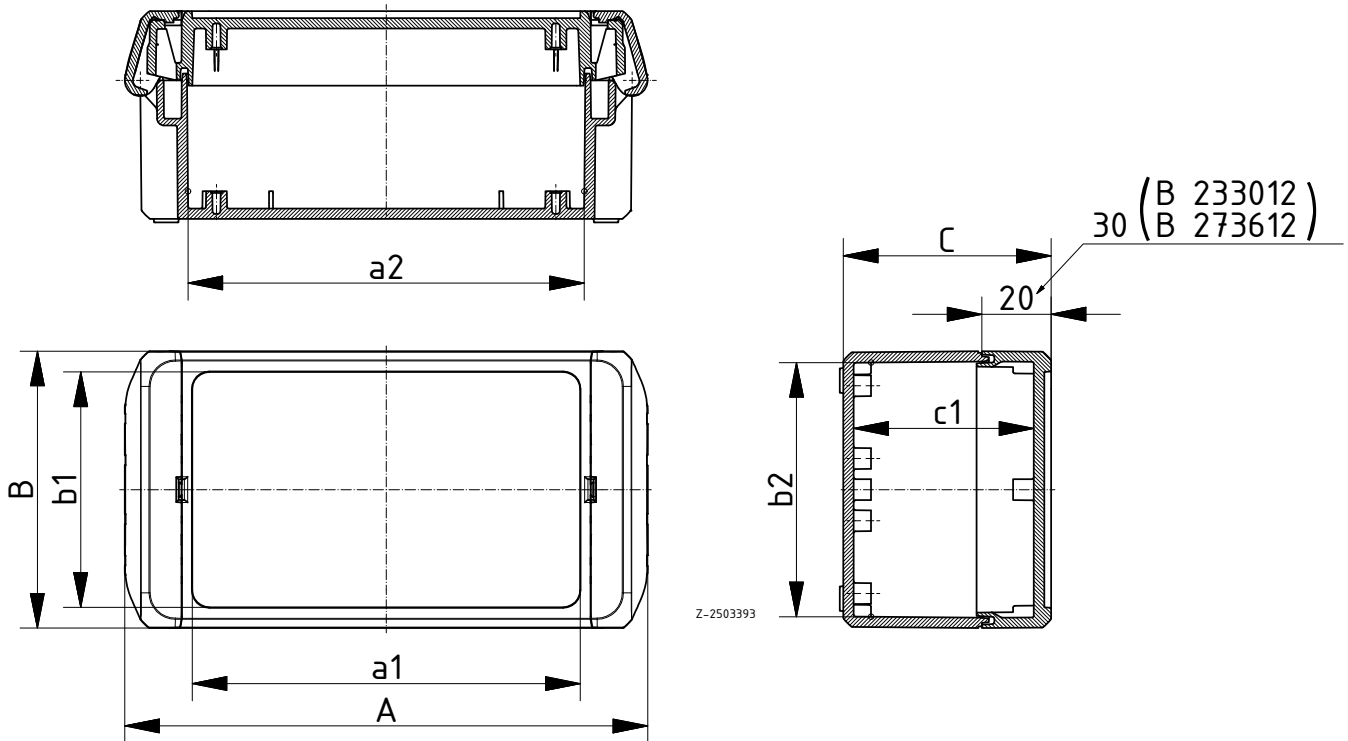

BOPLA

A Phoenix Mecano Company