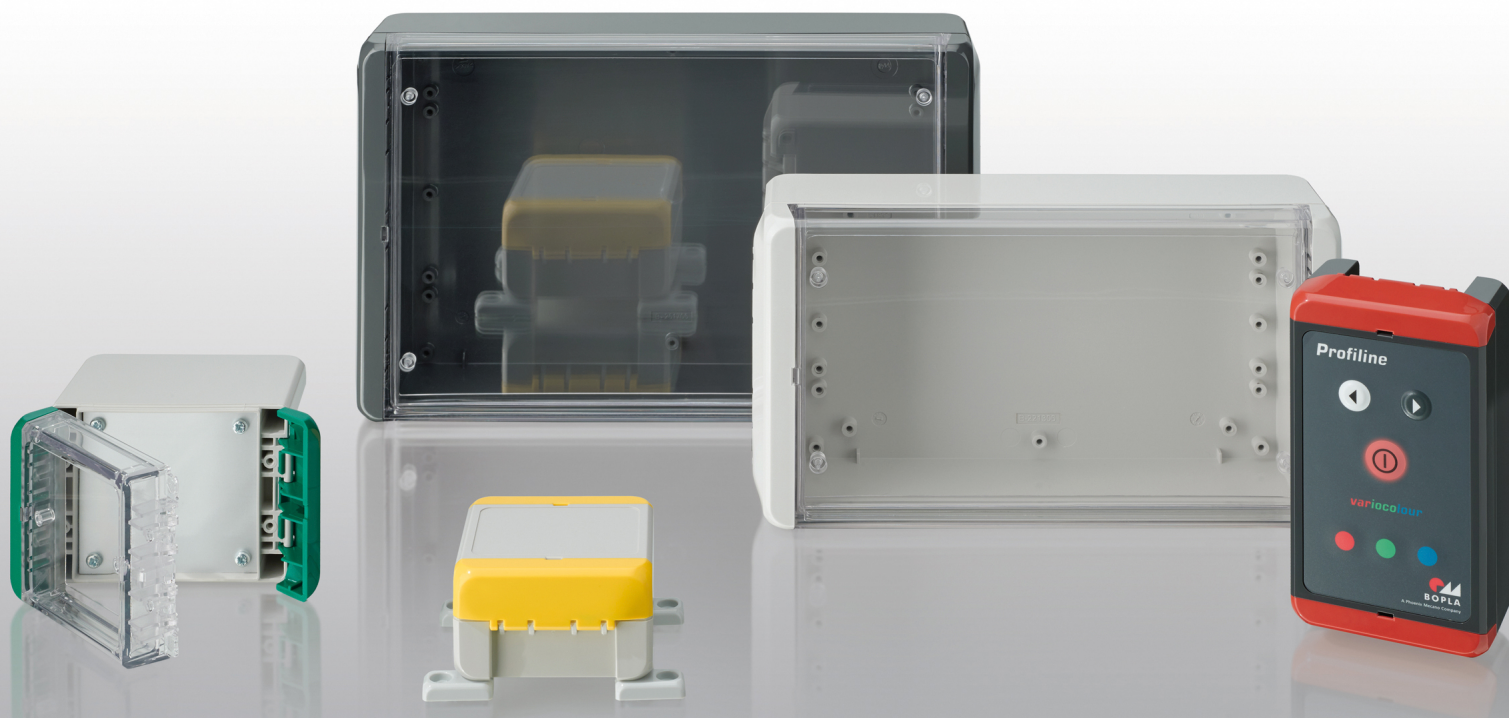

Bocube

Detailed product information
can be found on
www.bopla.de

- Patented, innovative, hinged quick-release catch technology without screws: open with a screwdriver, close by hand
- 23 sizes, 138 standard combinations possible
- 2 material types: ABS or PC UL 94 V0, flame-resistant and self-extinguishing
- Captive lid with membrane keypad area, available in 2 variants: grey or crystal-clear
- Elegant design, hinged quick-release catches available in different colours
- Excellent recyclability because of mono-material plastics without injection-moulded metal parts

PU seal, foamed; for details please see Technical Information

Unique, innovative, versatile enclosure made of ABS or polycarbonate UL 94 V0

Bocube consists of few parts, so it can easily be mounted by hand. Open it by means of a screwdriver (size 3).

The hinged catch ensures that the lid is captive and can be used ideally as a display enclosure.

As an alternative to the hinged catch, the enclosures can be screwed. The hinged catch conceals the screws.

Wall brackets can be used for all Bocube sizes and are screwed into the drilling holes on the back of the enclosure base.

The blanking plugs allow the hinged side to be selected as required.

Rectangular front panels or PCBs can be mounted in the base (by using distance bolts) and in the lid.