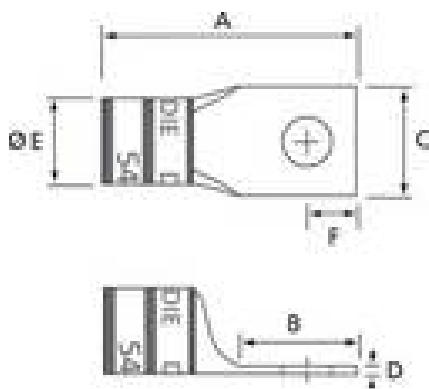

Standard Barrel Copper Lug T&B Catalog Number:

54105

UPC Number:

78621054105

Status:

Active

Description:

Copper One-Hole Lug - Straight Standard Barrel - max 35KV, #6 AWG Wire, 1/4" Bolt Size, Tin Plated with Inspection Hole, Blue 24

General

Material	Copper
Finish	Tin Plated
Wire Size	#6 AWG
Number of Studs	1
Stud Size	1/4
Tongue Angle	Straight
Barrel Length	Standard
Barrel Shape	Standard
Tongue Width	Standard
Peep Hole	Y
Marking	Standard
Hole Shape	Round
Die Color	Blue
Die Code	24

Dimension Information

A (inches)	1.23
B (inches)	0.53
C (inches)	0.44
D (inches)	0.07
E (inches)	0.31
F (inches)	7/32

Specifications

Voltage Rating	600V to 35KV
----------------	--------------

Tooling

Connector & Tooling Chart	Available on Website
---------------------------	----------------------