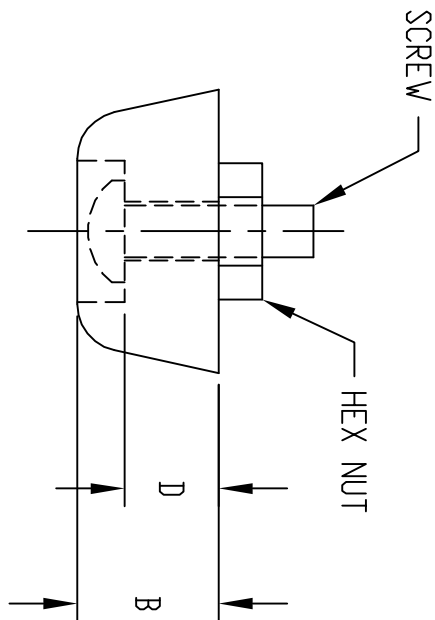

PART NAME

PLASTIC FOOT

PART NO.

F--7264-A & F--7800-A

MATERIAL:

FOOT - POLYETHYLENE  
HARDWARE - STEEL

FINISH:

FOOT - BLACK  
HARDWARE - ZINC PLATED

SUPPLIED WITH #6-32 SCREW & NUT  
SHIPPED UNASSEMBLED BULK PACKED

PART NO.	A	B	C	D	SCREW LENGTH
F--7264-A	0.750 DIA.	0.375	0.375 DIA.	0.250	0.500 LG.
F--7800-A	0.875 DIA.	0.500	0.375 DIA.	0.375	0.625 LG.