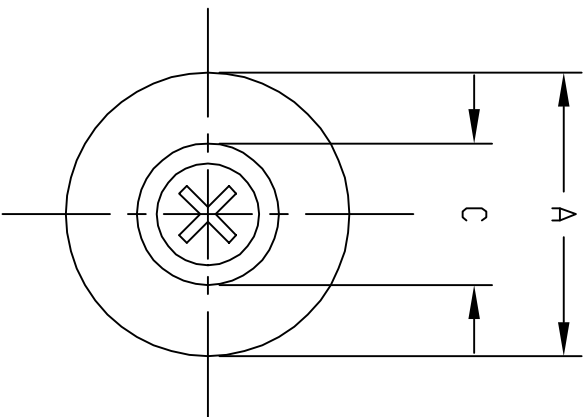

PART NAME

PLASTIC FOOT

PART NO.

F--7264-A & F--7800-A

MATERIAL:

FOOT - POLYETHYLENE  
HARDWARE - STEEL

FINISH:

FOOT - BLACK  
HARDWARE - ZINC PLATED

SUPPLIED WITH #6-32 SCREW & NUT  
SHIPPED UNASSEMBLED BULK PACKED

PART NO.	A	B	C	D	SCREW LENGTH
F--7264-A	0.750 DIA.	0.375	0.375 DIA.	0.250	0.500 LG.
F--7800-A	0.875 DIA.	0.500	0.375 DIA.	0.375	0.625 LG.