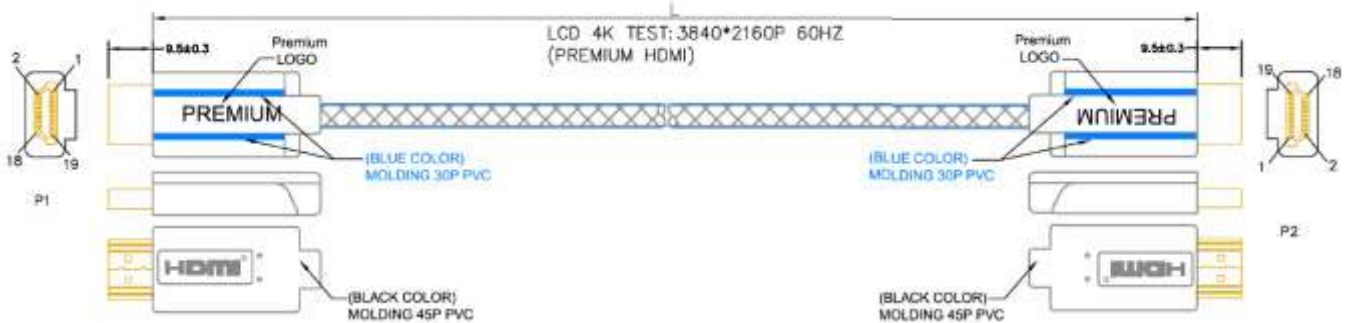

## NEWlink 3 mtr Premium Certified 4K HDMI Male to HDMI Male - Black

Stock number: 2240979

EN

The NEWlink 3 metre HDMI male to HDMI male cable which has a black PVC jack with braiding and an outer diameter of 7.3mm. The connectors are PVC and have gold flash covering to prevent corrosion.

HDMI(M)	1	3	2	4	6	5	7	9	8	10	12	11	14	19	17	13	15	16	18	64
HDMI(M)	PAIR		G	PAIR		G	PAIR		G	PAIR		G	PAIR		G	4C				SHELL

- CABLE: 28AWG,UL20276,AL+D+B-FOIL,(#28\*1P+D+AL+MYLAR)\*5PCS+#28\*4C, BLACK COLOR,OD=7.3±0.2mm,PVC JACKET.
- LENGTH: L.
- CONNECTORS: HDMI(M)\*2PCS(BLACK INSULATOR)(PIN GOLD FLASH)(SHELL GOLD PLATED).
- MOLD: MOLDING TYPE.
- CONTACTS:
- Test machine test condition.
  - A.100% OPEN,SHORT&INTERMITANCE TEST.
  - B.CONDUCTOR RESISTANCE: 5ohms MAX.
  - C.INSULATION RESISTANCE:10M Min/,10ms=DC300V
- ALL MUST BE MEET ON ROHS COMPLIANT.