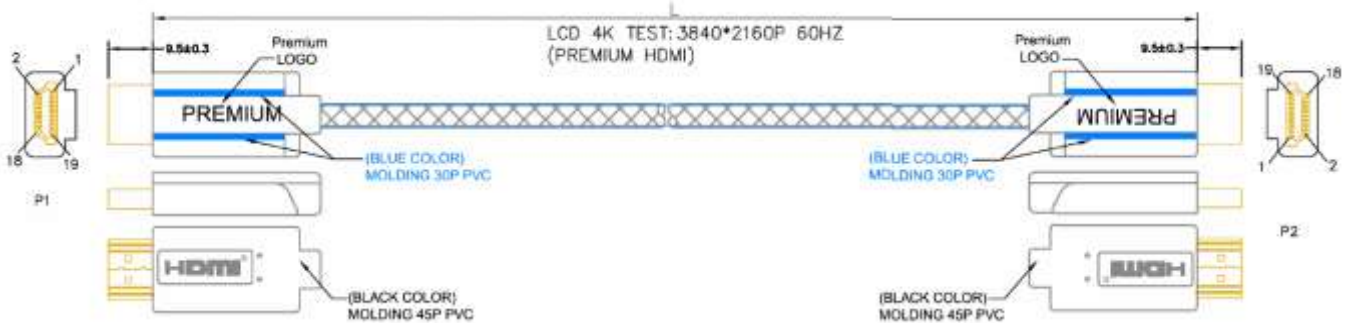

Datasheet

NEWlink 1.8 mtr Premium Certified 4K HDMI Male to HDMI Male - Black

Stock number: 2240977

EN

The NEWlink 1.8 metre HDMI male to HDMI male cable which has a black PVC jack with braiding and an outer diameter of 7.3mm. The connectors are PVC and have gold flash covering to prevent corrosion.

They have been ATC tested to Premium High Speed HDMI Cables with Ethernet standards and feature a unique anti-counterfeiting authentication label.

HDMI is possibly the most common display connection on the market which can be found on devices ranging from PC's, Bluray players, games consoles and more.

HDMI(M)	1	3	2	4	6	5	7	9	8	10	12	11	14	19	17	13	15	16	18	64
HDMI(M)	PAIR		G	PAIR		G	PAIR		G	PAIR		G	PAIR		G	4C				SHELL

- CABLE: 28AWG,UL20276,AL+D+B-FOIL,(#28*1P+D+AL+MYLAR)*5PCS+#28*4C, BLACK COLOR,OD=7.3±0.2mm,PVC JACKET.
- LENGTH: L.
- CONNECTORS: HDMI(M)*2PCS(BLACK INSULATOR)(PIN GOLD FLASH)(SHELL GOLD PLATED).
- MOLD: MOLDING TYPE.
- CONTACTS:
- Test machine test condition.
 - A.100% OPEN,SHORT&INTERMITANCE TEST.
 - B.CONDUCTOR RESISTANCE: 5ohms MAX.
 - C.INSULATION RESISTANCE:10M Min/,10ms=DC300V
- ALL MUST BE MEET ON ROHS COMPLIANT.