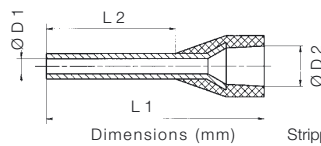

Others

Type	Colour	Cat. No.	Strip pack Cat. No.
H 0.5/15	● orange	9037200000	
H 0.5/16.5	● orange	9037210000	
H 0.5/18.5	● orange	9037220000	
H 0.75/15T	● light blue	9037610000	9018570000*
H 0.75/17T	● light blue	9037620000	9005140000*
H 0.75/24.5T	● light blue	9037630000	
H 1/15D	● red	9037440000	9018540000*
H 1/20D	● red	9037450000	9004760000*
H 1/25.6D	● red	9037460000	
H 1.5/16D	● black	9037470000	9004420000*
H 1.5/20D	● black	9037480000	9004750000*
H 1.5/25.6D	● black	9037490000	
H 2.5/18.5T	● grey	9037640000	
H 2.5/18.5T	● grey		9018580000**
H 2.5/20.5T	● grey	9037650000	
H 2.5/20.5T	● grey		9005150000**
H 2.5/26.5T	● grey	9037660000	
H 4/22T	● orange	9037670000	9018590000***
H 4/28T	● orange	9037680000	
H 6/25T	● green	9037690000	9005160000***
H 6/29T	● green	9037700000	
H 10/26T	● brown	9037710000	9005170000***
H 10/30T	● brown	9037720000	
H 16/29T	● white	9037730000	
H 16/38T	● white	9037740000	

* 5 x 100 ** 5 x 50 *** 5 x 20

Ferrules with plastic collars special sizes

	Nominal-cross-section (mm²)	AWG	Dimensions (mm)				Stripping-length mm	Qty.	Type	Colour	Cat. No.	Strip pack Cat. No.
			L 1	L 2	D 1	D 2						
0.5	0.5	20	14	8	1	2.9	10	500	H 0.5/14 S	● orange	9004560000	
	0.5	20	14	8	1	2.9	10	500	H 0.5/14 DS	● white	9004590000	
0.75	0.75	18	14	8	1.2	3.4	10	500	H 0.75/14 S	● white	9025960000	9025700000*
	0.75	18	14	8	1.2	3.4	10	500	H 0.75/14 TS	● light blue	9018550000	
1	1	17	14	8	1.4	3.5	10	500	H 1/14 S	● yellow	9025970000	9025710000*
	1	17	14	8	1.4	3.5	10	500	H 1/14 DS	● red	9018560000	
1.5	1.5	16	12	6	1.7	3.5	8	500	H 1.5/12 S	● red	9025690000	
	1.5	16	14	8	1.7	3.9	10	500	H 1.5/14 S	● red	9025980000	9025720000*
	1.5	16	14	8	1.7	3.9	10	500	H 1.5/14 DS	● black	9025240000	9028360000*
2.5	2.5	14	12	6	2.2	4.2	8	500	H 2.5/12 DS	● blue	9028490000	
	2.5	14	14	8	2.2	4	10	500	H 2.5/14 DS	● blue	1333100000	
	2.5	14	16	10	2.2	4.2	13	500	H 2.5/16 DS	● blue	9036220000	
	2.5	12	12	6	2.2	4.2	8	500	H 2.5/12 TS	● grey	9036200000	
	2.5	14	14	8	2.2	4.2	10	500	H 2.5/14 TS	● grey	9426770000	
2.5	14	14	16	10	2.2	4.2	13	500	H 2.5/16 TS	● grey	9036210000	
4.0	4.0	12	14	8	2.8	4.8	10	500	H 4.0/14 DS	● grey	9028520000	
	4.0	12	15	8	2.8	4.8	12	500	H 4.0/15 TS	● orange	9036230000	

* 5 x 100 ferrules