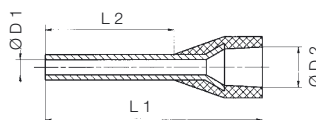

Ferrules for short-circuit-proof and earthing-proof conductors

	Nominal-cross section (mm²)		Dimensions (mm)				Stripping-length		mm	Qty.	Type	Colour	Strip pack Cat. No.
	mm²	AWG	L 1	L 2	D 1	D 2	mm	mm					
1.5	1.5	16	17.5	8	1.8	6.8	13	100		H 1.5/17.5XS	black	9006590000	
	1.5	16	19.5	10	1.8	6.8	15	100		H 1.5/19.5XS	black	9006630000	
2.5	2.5	14	17.5	8	2.3	7.6	14	100		H 2.5/17.5XS	blue	9006670000	
	2.5	14	21.5	12	2.3	7.6	17	100		H 2.5/21.5XS	blue	9006710000	
4	4	12	19.5	10	2.9	7.8	14	100		H 4/19.5XS	grey	9006750000	
6	6	10	23	12	3.6	8.1	17	100		H 6/23XS	yellow	9006790000	
10	10	7	24	12	4.6	9.6	17	100		H 10/24.5XS	red	9006830000	
16	16	6	25.5	12	6	11.9	26	100		H 16/25.5XS	blue	9006870000