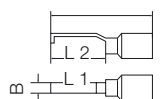

Hook-shaped cable lugs in accordance with ESI 50-18 part 2

		Nominal-cross-section		Dimensions (mm)			Qty.	Type	Cat. No.
		(mm²)	AWG	L 1	L 2	B			
0.25...1.5	24	27.2	16.75	4.6		2	HB 1-17	9036290000	
1.0...2.5	24	27.2	16.75	3.0		2	HB 1-13	9036300000