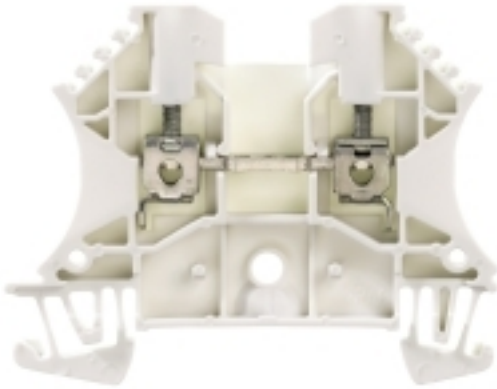

**W-Series
WDU 2.5 WS**

Weidmüller Interface GmbH & Co. KG
Klingenbergstraße 16
D-32758 Detmold
Germany
Fon: +49 5231 14-0
Fax: +49 5231 14-292083
www.weidmueller.com

The versatile and extensive range of products - from 0.05 mm² to 300 mm² - means that you have diverse options for your applications at your disposal.

Hardened steel for mechanical strength and high-quality tinned copper for optimum conductivity. All materials comply with RoHS requirements and have been tested to current environment guidelines.

General ordering data

Type	WDU 2.5 WS
Order No.	1036800000
Version	W-Series, Feed-through terminal, Rated cross-section: 2.5 mm², Screw connection
GTIN (EAN)	4008190297756
Qty.	100 pc(s).