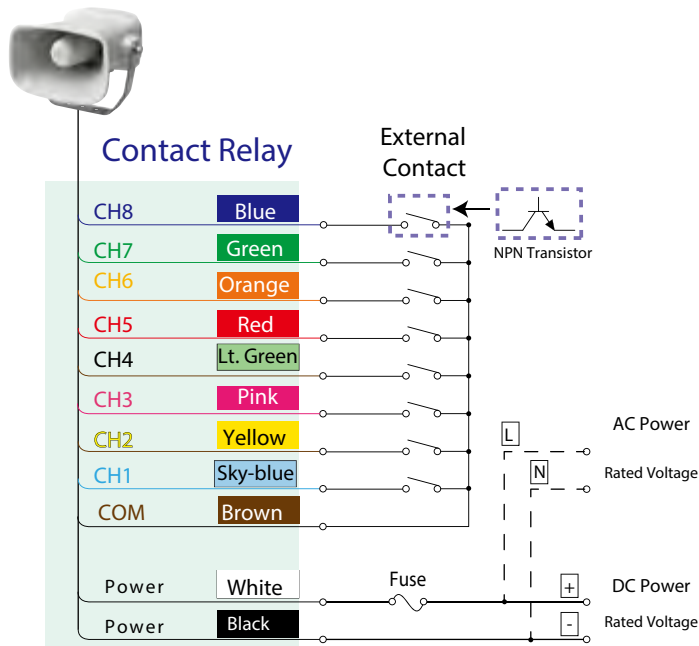

Wiring

Non-voltage (NPN) Wiring