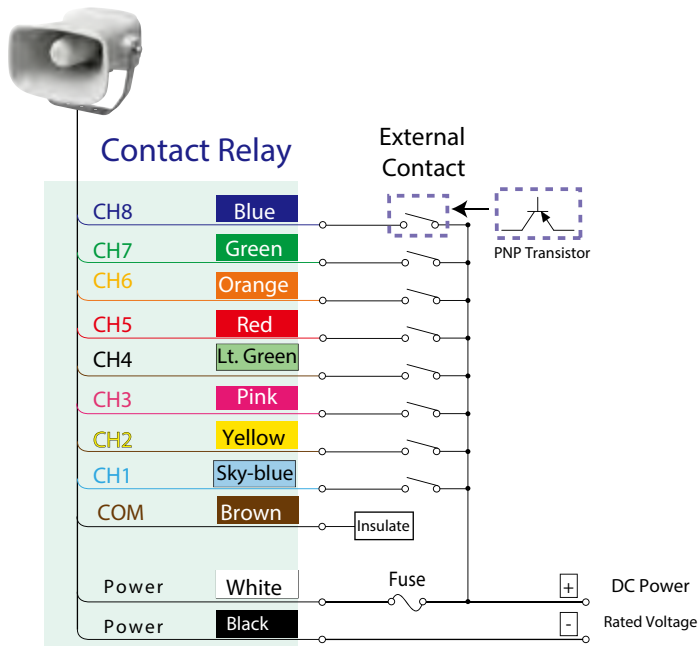

Wiring

Non-voltage (NPN) Wiring

PNP Wiring

Terminal (NPN)

Terminal (PNP)

Transistor Capacity (NPN & PNP)	
Current Capacity	$I_c \geq 15\text{mA}$
Current Leakage	$I_L \leq 0.1\text{mA}$
Withstand Voltage	$V_c \geq 35\text{V}$
ON Voltage (V_{sat})	Less than 1V

Recommended Fuse	
Rated Voltage	250V
Rated Current	1A
Fuse Type	Standard

Maximum Inrush Current	
EH-M1	12.5A
EH-M2	23.0A
EH-M3	45.0A

Dimensions (Unit: mm)

Front View

Side View

Underside View