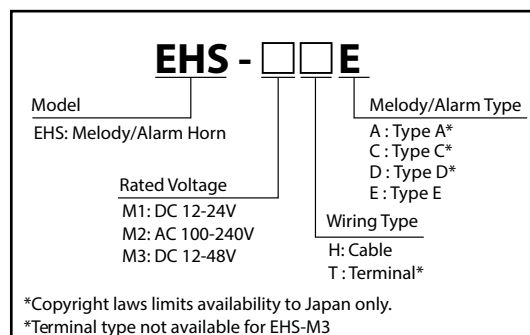

How to Order

Specifications

EHS

Model	Rated Voltage	Voltage Range	Power Consumption	Sound Pressure	Operating Temperature Range	No. of Playback Messages	Protection Rating	Wiring Type	Mass	
EHS- M1H	DC 12 - 24V	DC 10.8V to 35V	5.0W (DC24V NPN, Non-voltage Contact)	Alarm: Max. 110dB (at 1m)	-20°C to +50°C (85% RH or less)	Bit Input: 8 Binary Input: 32	IP65	Cable	1.25kg	
EHS- M1T			5.9W (DC24V PNP, Voltage Contact)					Terminal		
EHS- M3H	DC 12 - 48V	DC 10V to 60V	5.1W (DC48V NPN, Non-voltage Contact)					Cable	1.15kg	
EHS- M2H			6.9W (AC240V NPN, Non-voltage Contact)							Cable
EHS- M2T	AC 100 - 240V	AC 90V to 264V	6.9W (AC240V NPN, Non-voltage Contact)	Terminal	1.25kg					

Notes:

- The sound pressure level is based on measurements under controlled conditions (voice-synthesized 1 kHz sine wave played back from a distance of 1 meter), therefore the surrounding environmental conditions and message content will result in different values for the sound pressure level.
- Even when starting two or more units simultaneously, a lag will occur during message playback.
- MPEG Layer-3 audio coding technology licensed from Fraunhofer IIS and Thompson Licensing