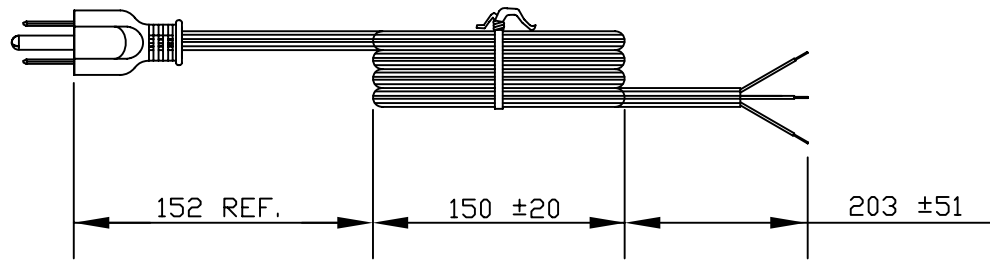

## Standard Cord Details: 17239 8 B1

Specifications	
<b>Certifications</b>	
<b>Part Number</b>	17239 8 B1
<b>Connector Type</b>	none
<b>Plug Type</b>	5-15P
<b>Category</b>	Plastic
<b>Application</b>	Non-Detachable
<b>Plug Catalog No.</b>	PS204
<b>Connector Catalog No.</b>	
<b>Cable</b>	SVT AWG 18x3
<b>Jacket Color</b>	Gray
<b>Length in Feet</b>	8
<b>Length in Meters</b>	2.44
<b>Temperature Rating</b>	60C
<b>Packaging Units Per Carton</b>	90
<b>Color Coding</b>	North America
<b>Nominal OD in Inches</b>	0.246
<b>Nominal OD in Millimeters</b>	6.25
<b>Notes</b>	See 17237 for 6ft version. See 17238 for SV (rubber) version.

VOLEX RESERVES THE RIGHT TO ALTER NON-CRITICAL DIMENSIONS WITHOUT NOTICE.

PACKAGING: FOLD & TIE

**NOTES:**

- 1) CORDAGE: 18/3 SVT, 60°C, GRAY
- 2) APPROVALS:
- 3) RATING: 10 AMP/125 VOLTS
- 4) FLAME RATING : FT2
- 5) PACKAGING: 90 PIECES/CARTON
- 6) ALL DIMENSIONS IN MILLIMETERS.

**FINISH:**  
JACKET: SERRATED

**SCALE:**  
NOT TO SCALE

**ECD:**  
N/A

**ITEM DESCRIPTION**  
CORDSET - NORTH AMERICAN  
POWER SUPPLY CORD (8')

**TOLERANCE UNLESS OTHERWISE SPECIFIED**  
.XXX ± .005  
.XX ± .02  
.X ± .03  
FRACT. ± 1/32  
ANGULAR ± 1/2°