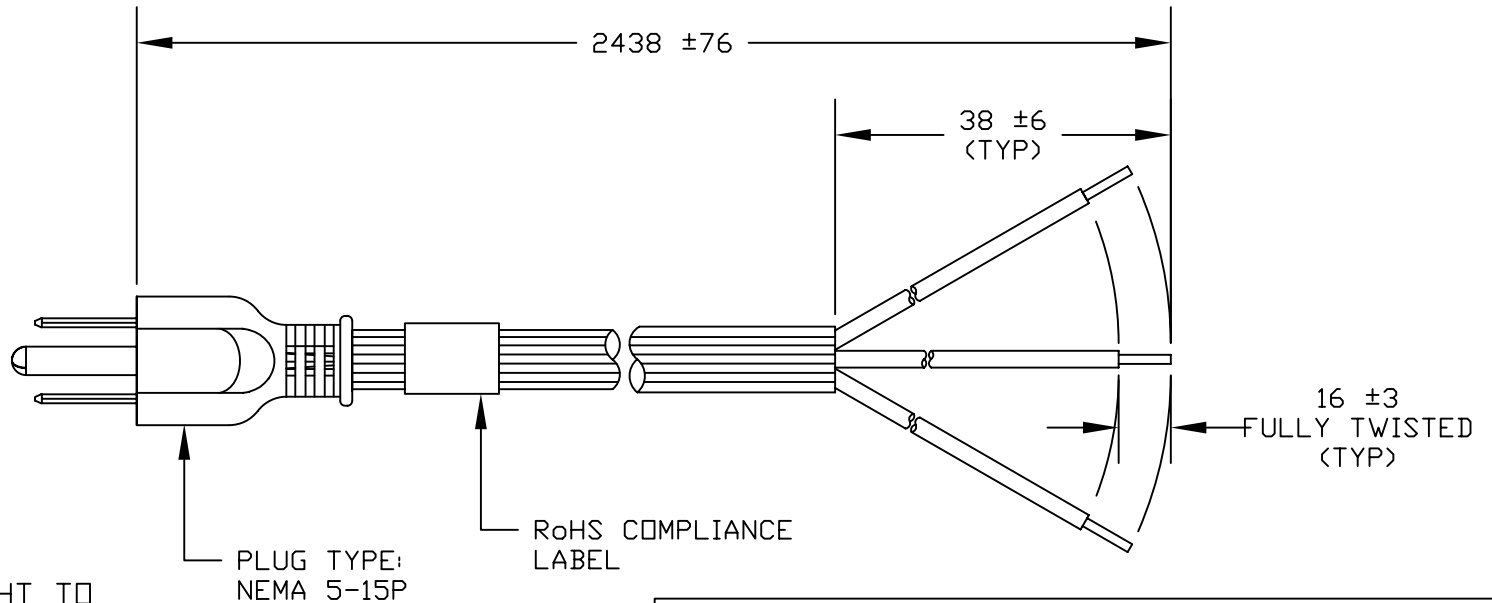

## Standard Cord Details: 17239 8 B1

Specifications	
<b>Certifications</b>	
<b>Part Number</b>	17239 8 B1
<b>Connector Type</b>	none
<b>Plug Type</b>	5-15P
<b>Category</b>	Plastic
<b>Application</b>	Non-Detachable
<b>Plug Catalog No.</b>	PS204
<b>Connector Catalog No.</b>	
<b>Cable</b>	SVT AWG 18x3
<b>Jacket Color</b>	Gray
<b>Length in Feet</b>	8
<b>Length in Meters</b>	2.44
<b>Temperature Rating</b>	60C
<b>Packaging Units Per Carton</b>	90
<b>Color Coding</b>	North America
<b>Nominal OD in Inches</b>	0.246
<b>Nominal OD in Millimeters</b>	6.25
<b>Notes</b>	See 17237 for 6ft version. See 17238 for SV (rubber) version.

VOLEX RESERVES THE RIGHT TO ALTER NON-CRITICAL DIMENSIONS WITHOUT NOTICE.

PACKAGING: FOLD & TIE

**NOTES:**

- 1) CORDAGE: 18/3 SVT, 60°C, GRAY
- 2) APPROVALS:
- 3) RATING: 10 AMP/125 VOLTS
- 4) FLAME RATING : FT2
- 5) PACKAGING: 90 PIECES/CARTON
- 6) ALL DIMENSIONS IN MILLIMETERS.

**FINISH:**  
JACKET: SERRATED

**SCALE:**  
NOT TO SCALE

**ECD:**  
N/A

**ITEM DESCRIPTION**  
CORDSET - NORTH AMERICAN  
POWER SUPPLY CORD (8')

**TOLERANCE UNLESS OTHERWISE SPECIFIED**  
.XXX ± .005  
.XX ± .02  
.X ± .03  
FRACT. ± 1/32  
ANGULAR ± 1/2°