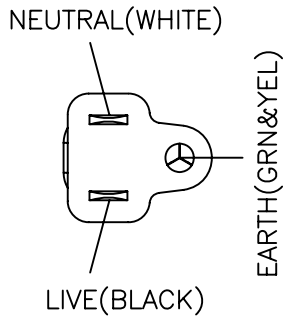

## Standard Cord Details: 17239 8 B1

Specifications	
<b>Certifications</b>	
<b>Part Number</b>	17239 8 B1
<b>Connector Type</b>	none
<b>Plug Type</b>	5-15P
<b>Category</b>	Plastic
<b>Application</b>	Non-Detachable
<b>Plug Catalog No.</b>	PS204
<b>Connector Catalog No.</b>	
<b>Cable</b>	SVT AWG 18x3
<b>Jacket Color</b>	Gray
<b>Length in Feet</b>	8
<b>Length in Meters</b>	2.44
<b>Temperature Rating</b>	60C
<b>Packaging Units Per Carton</b>	90
<b>Color Coding</b>	North America
<b>Nominal OD in Inches</b>	0.246
<b>Nominal OD in Millimeters</b>	6.25
<b>Notes</b>	See 17237 for 6ft version. See 17238 for SV (rubber) version.