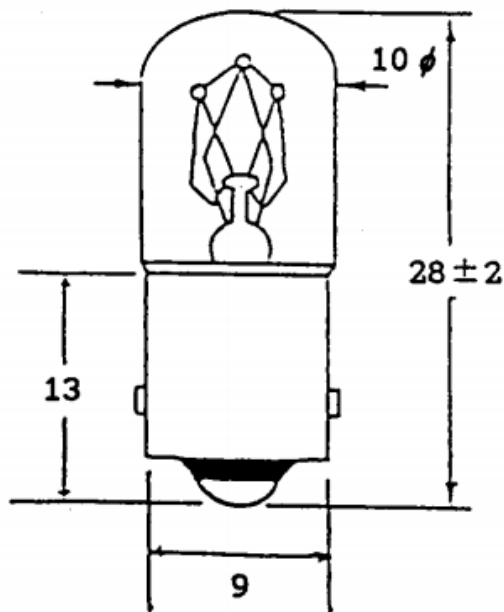

Datasheet

BA9s Filament Indicator Lamp, Clear, 28V, 80mA, 7500h

RS Stock number [360-7812](#)

Drawing (mm):

Specifications:

Bulb Diameter:	10 ± 1mm
Length:	28 ± 2mm
Base Type:	BA9s/13
Voltage:	28V
Amperage:	80mA ± 10%
Filament Type:	C-2F
	Vacuum Type
MSCP:	0.62 CP ± 20%
Life Hours:	7500Hrs