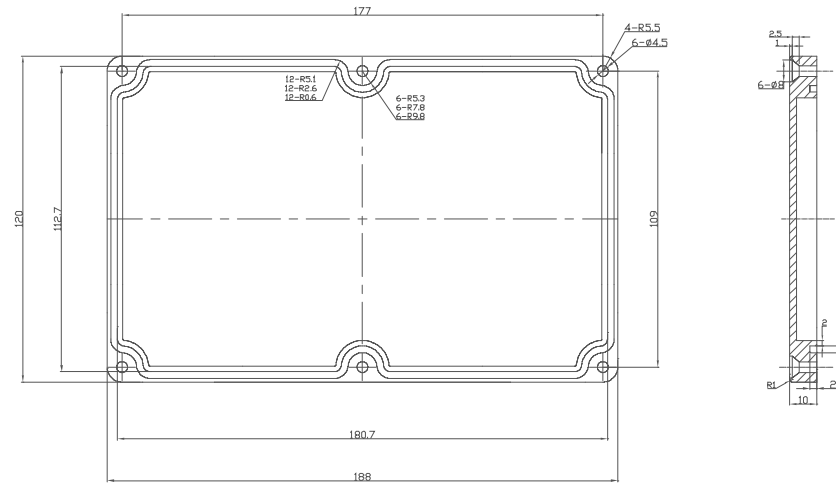

CP-FA3

Colour : grey (matt)
 Material : aluminium alloy

combiplast

CP-FA3

Colour : grey (matt)
Material : aluminium alloy

combiplast