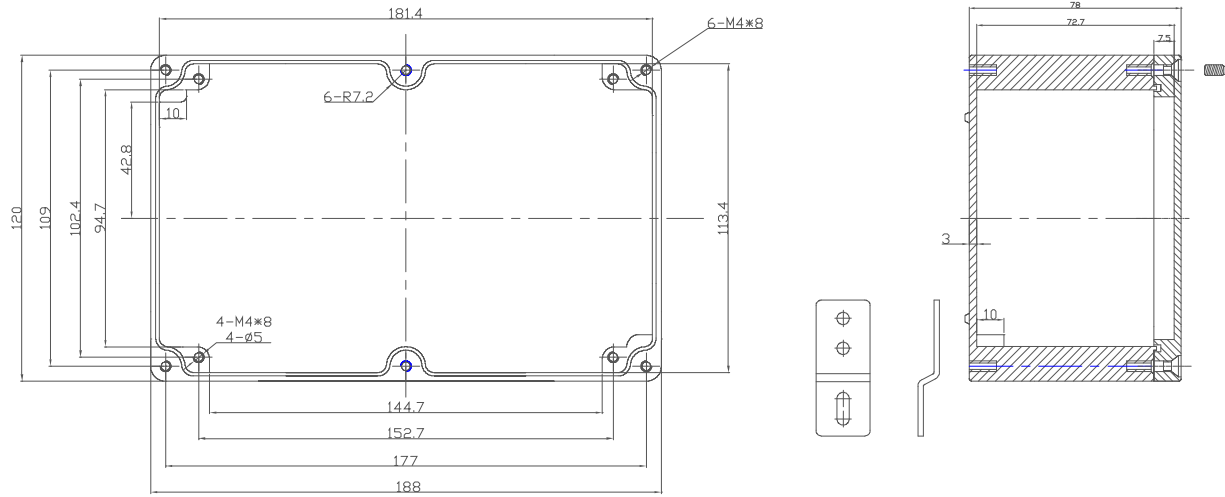

CP-FA3

Colour : grey (matt)
 Material : aluminium alloy

combiplast

CP-FA3

Colour : grey (matt)
Material : aluminium alloy

combiplast