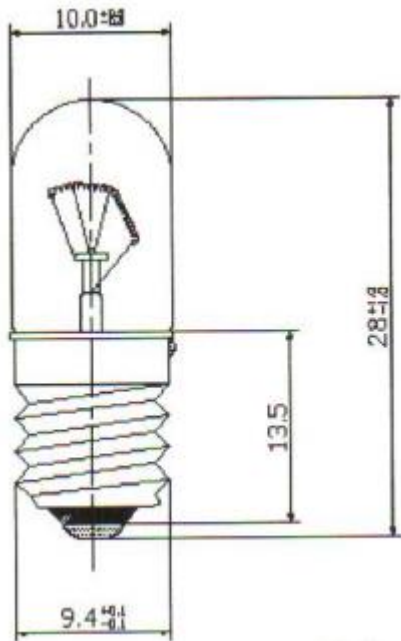

Datasheet

Clear Filament Indicator Lamp

RS Stock number [106-341](#)

Dimensions: (mm)

Specifications

Structure		Design Characteristics	
Bulb Type	T1 1/4 Clear	Voltage	24/28V
Bulb Diameter	Ø10.0max	Amperage	71/83mA \pm 10%
Length	28.0Max	Filament Type	Vacuum Type
Base Type	E10	Luminous Flux	4.5Lm \pm 20%
		Life Hours	25000hrs