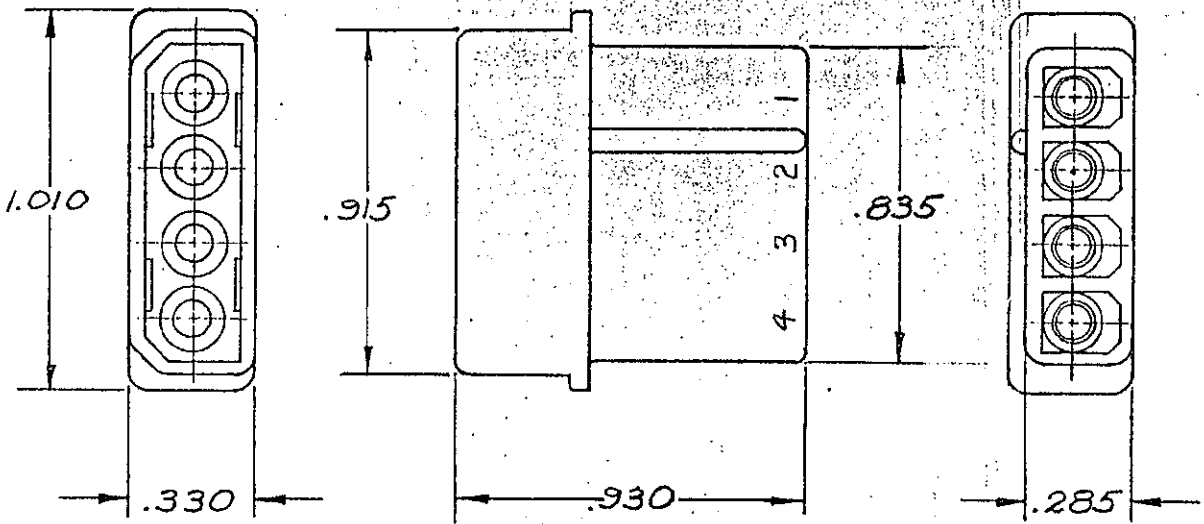

NUMBER  
480426

1. THIS CAP TO USED WITH PLUGS 480424 & 480425.
2. TO BE USED WITH MATE-N-LOK PINS.

HOUSING	COLOR	REMARKS
1-480426-0	NATURAL	
1-480426-9	BLACK	
3-480426-0	NATURAL	HI-TEMP

DIMENSIONS IN INCHES. DO NOT SCALE PRINT.