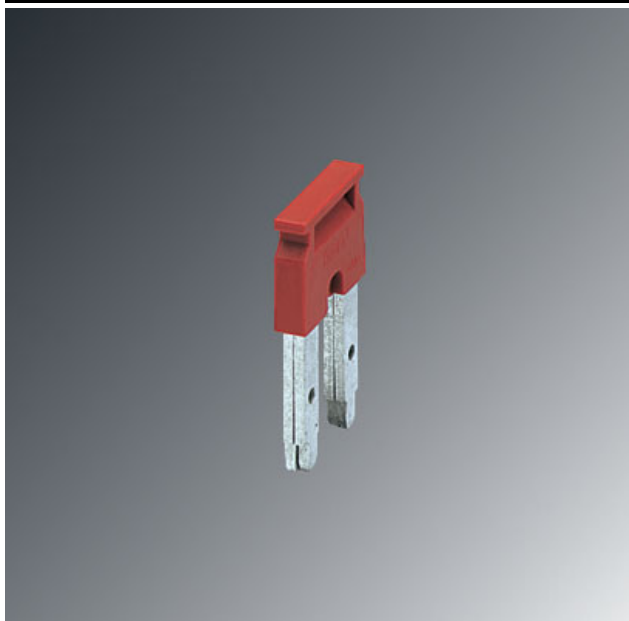

► Extract from the online catalog

Plug-in bridge for cross connections in the bridge shaft, 2-pos., color: Red

Order No.	3005963
Ord designation	FBS 2-16
EAN	4017918168735
Pack	10 Pcs.
Customs tariff	85369010
Weight/Piece	0,01967 KG
Catalog page information	Page 14 (NTK-2005)