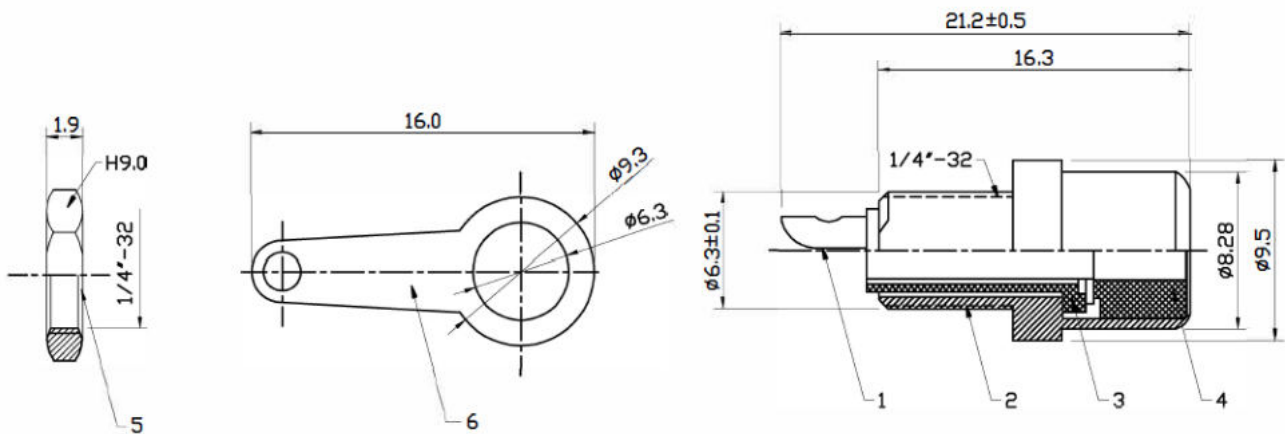

# RCA Socket

## Specification

Specification	Material	Finish	Q'ty
Pin(1)	Brass	Gold	1
Ontology(2)	Brass	Gold	1
Insulator(3)	POM	Red	1
Insulator(4)	POM	Red	1
Nut(5)	Brass	Nickel	1
Lug(6)	Brass	Nickel	1

Art. Nr.  
RND 205-00988