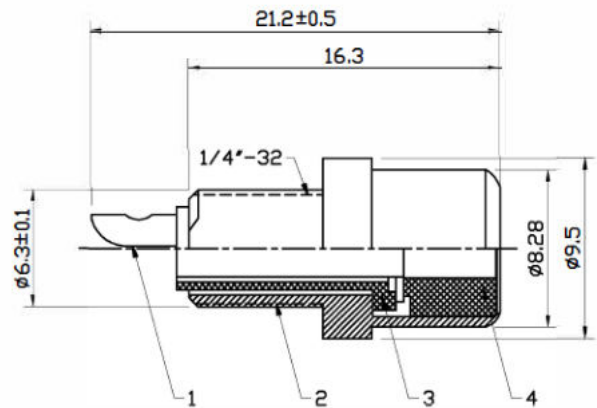

RCA Socket

Specification	Material	Finish	Q'ty
Pin(1)	Brass	Gold	1
Ontology(2)	Brass	Gold	1
Insulator(3)	POM	Black	1
Insulator(4)	POM	Black	1
Nut(5)	Brass	Nickel	1
Lug(6)	Brass	Nickel	1

Art. Nr.
RND 205-00987