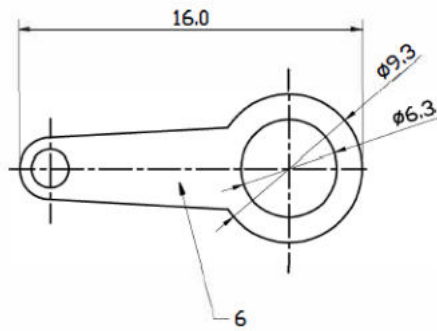

RCA Socket

Specification	Material	Finish	Q'ty
Pin(1)	Brass	Gold	1
Ontology(2)	Brass	Gold	1
Insulator(3)	POM	Black	1
Insulator(4)	POM	Black	1
Nut(5)	Brass	Nickel	1
Lug(6)	Brass	Nickel	1

Art. Nr.
RND 205-00987