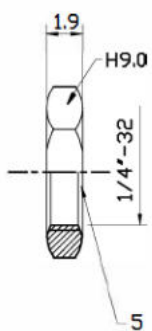

RCA Socket

Specification	Material	Finish	Q'ty
Pin(1)	Brass	Gold	1
Ontology(2)	Brass	Gold	1
Insulator(3)	POM	Black	1
Insulator(4)	POM	Black	1
Nut(5)	Brass	Nickel	1
Lug(6)	Brass	Nickel	1

Art. Nr.
RND 205-00987