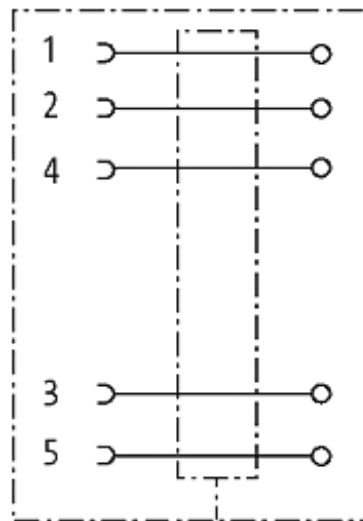

**M12 FEMALE 90° SHIELDED WIREABLE SCREW TERM.**5-pol. max.0,75mm<sup>2</sup> 4-6mm

Female 90°  
M12, 5-pole  
shielded  
Screw terminals  
Sealing range (cable Ø): 4...6 mm

[Link to Product](#)**Illustration**

Female

Product may differ from Image

**Form**

Form 13421

**Technical Data**

Operating voltage	max. 60 V AC/DC
Operating current per contact	max. 4 A
Connection cross section	max. 0.75 mm <sup>2</sup>
Sealing range (cable Ø)	4...6 mm
Protection	IP67 inserted and tightened (EN 60529)
Housing	Brass, nickel plated