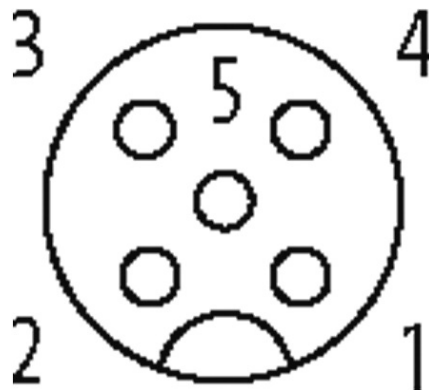

**M12 FEMALE 90° SHIELDED WIREABLE SCREW TERM.**5-pol. max.0,75mm<sup>2</sup> 4-6mm

Female 90°  
M12, 5-pole  
shielded  
Screw terminals  
Sealing range (cable Ø): 4...6 mm

[Link to Product](#)**Illustration**

Female

Product may differ from Image

**Form**

Form 13421

**Technical Data**

Operating voltage	max. 60 V AC/DC
Operating current per contact	max. 4 A
Connection cross section	max. 0.75 mm <sup>2</sup>
Sealing range (cable Ø)	4...6 mm
Protection	IP67 inserted and tightened (EN 60529)
Housing	Brass, nickel plated

**General data**

Temperature range -40...+85 °C

**Commercial data**

country of origin	DE
customs tariff number	85369010
EAN	4048879198783
eClass	27279221

Packaging unit

1