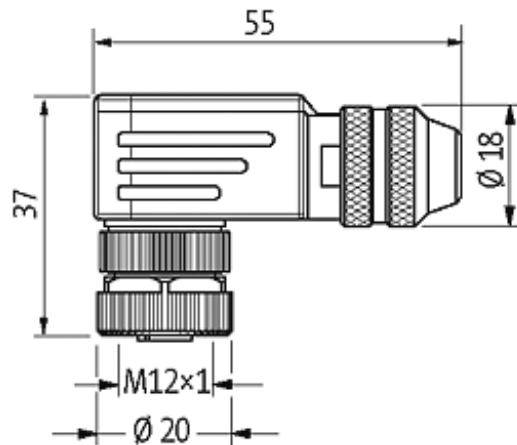

**M12 FEMALE 90° SHIELDED WIREABLE SCREW TERM.**5-pol. max.0,75mm<sup>2</sup> 4-6mm

Female 90°  
M12, 5-pole  
shielded  
Screw terminals  
Sealing range (cable Ø): 4...6 mm

[Link to Product](#)**Illustration**

Female

Product may differ from Image

**Form**

Form 13421

**Technical Data**

Operating voltage	max. 60 V AC/DC
Operating current per contact	max. 4 A
Connection cross section	max. 0.75 mm <sup>2</sup>
Sealing range (cable Ø)	4...6 mm
Protection	IP67 inserted and tightened (EN 60529)
Housing	Brass, nickel plated

**General data**

Temperature range -40...+85 °C

**Commercial data**

country of origin	DE
customs tariff number	85369010
EAN	4048879198783
eClass	27279221

Packaging unit

1