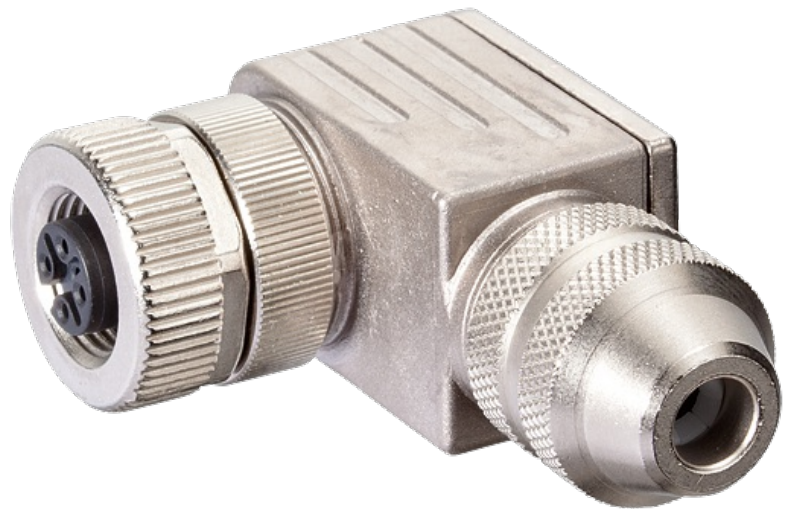

**M12 FEMALE 90° SHIELDED WIREABLE SCREW TERM.**5-pol. max.0,75mm<sup>2</sup> 4-6mm

Female 90°  
M12, 5-pole  
shielded  
Screw terminals  
Sealing range (cable Ø): 4...6 mm

[Link to Product](#)**Illustration**

Female

Product may differ from Image

**Form**

Form 13421

**Technical Data**

Operating voltage	max. 60 V AC/DC
Operating current per contact	max. 4 A
Connection cross section	max. 0.75 mm <sup>2</sup>
Sealing range (cable Ø)	4...6 mm
Protection	IP67 inserted and tightened (EN 60529)
Housing	Brass, nickel plated