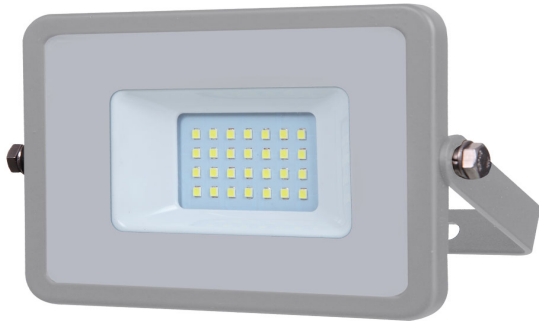

LED Floodlights

VT-20-G

HIGHLIGHTS :

WATTS

20

EQ. WATTS

LUMINOUS

1600

BEAM ANGLE

100

PRODUCT FEATURES

Item No	:	VT-20-G
SKU Code	:	446
Watts	:	20
Voltage	:	AC:220-240V,50Hz
Lumen(lm)	:	1600
Color Temperature	:	4000K
Beam Angle	:	100
PF	:	>0.9
LED Chip Type	:	SMD-Samsung Chip
CRI	:	>80
Certification	:	EMC,LVD,ROHS
IP Rating Protection Class	:	IP65
Body type	:	Die casting Aluminium
Dimmable	:	-
Life Time	:	30,000 Hours
Operation Temperature	:	-25 to +50°C
EAN code	:	3800157631020
Unit size	:	153x132x27mm
Packing details	:	20.00