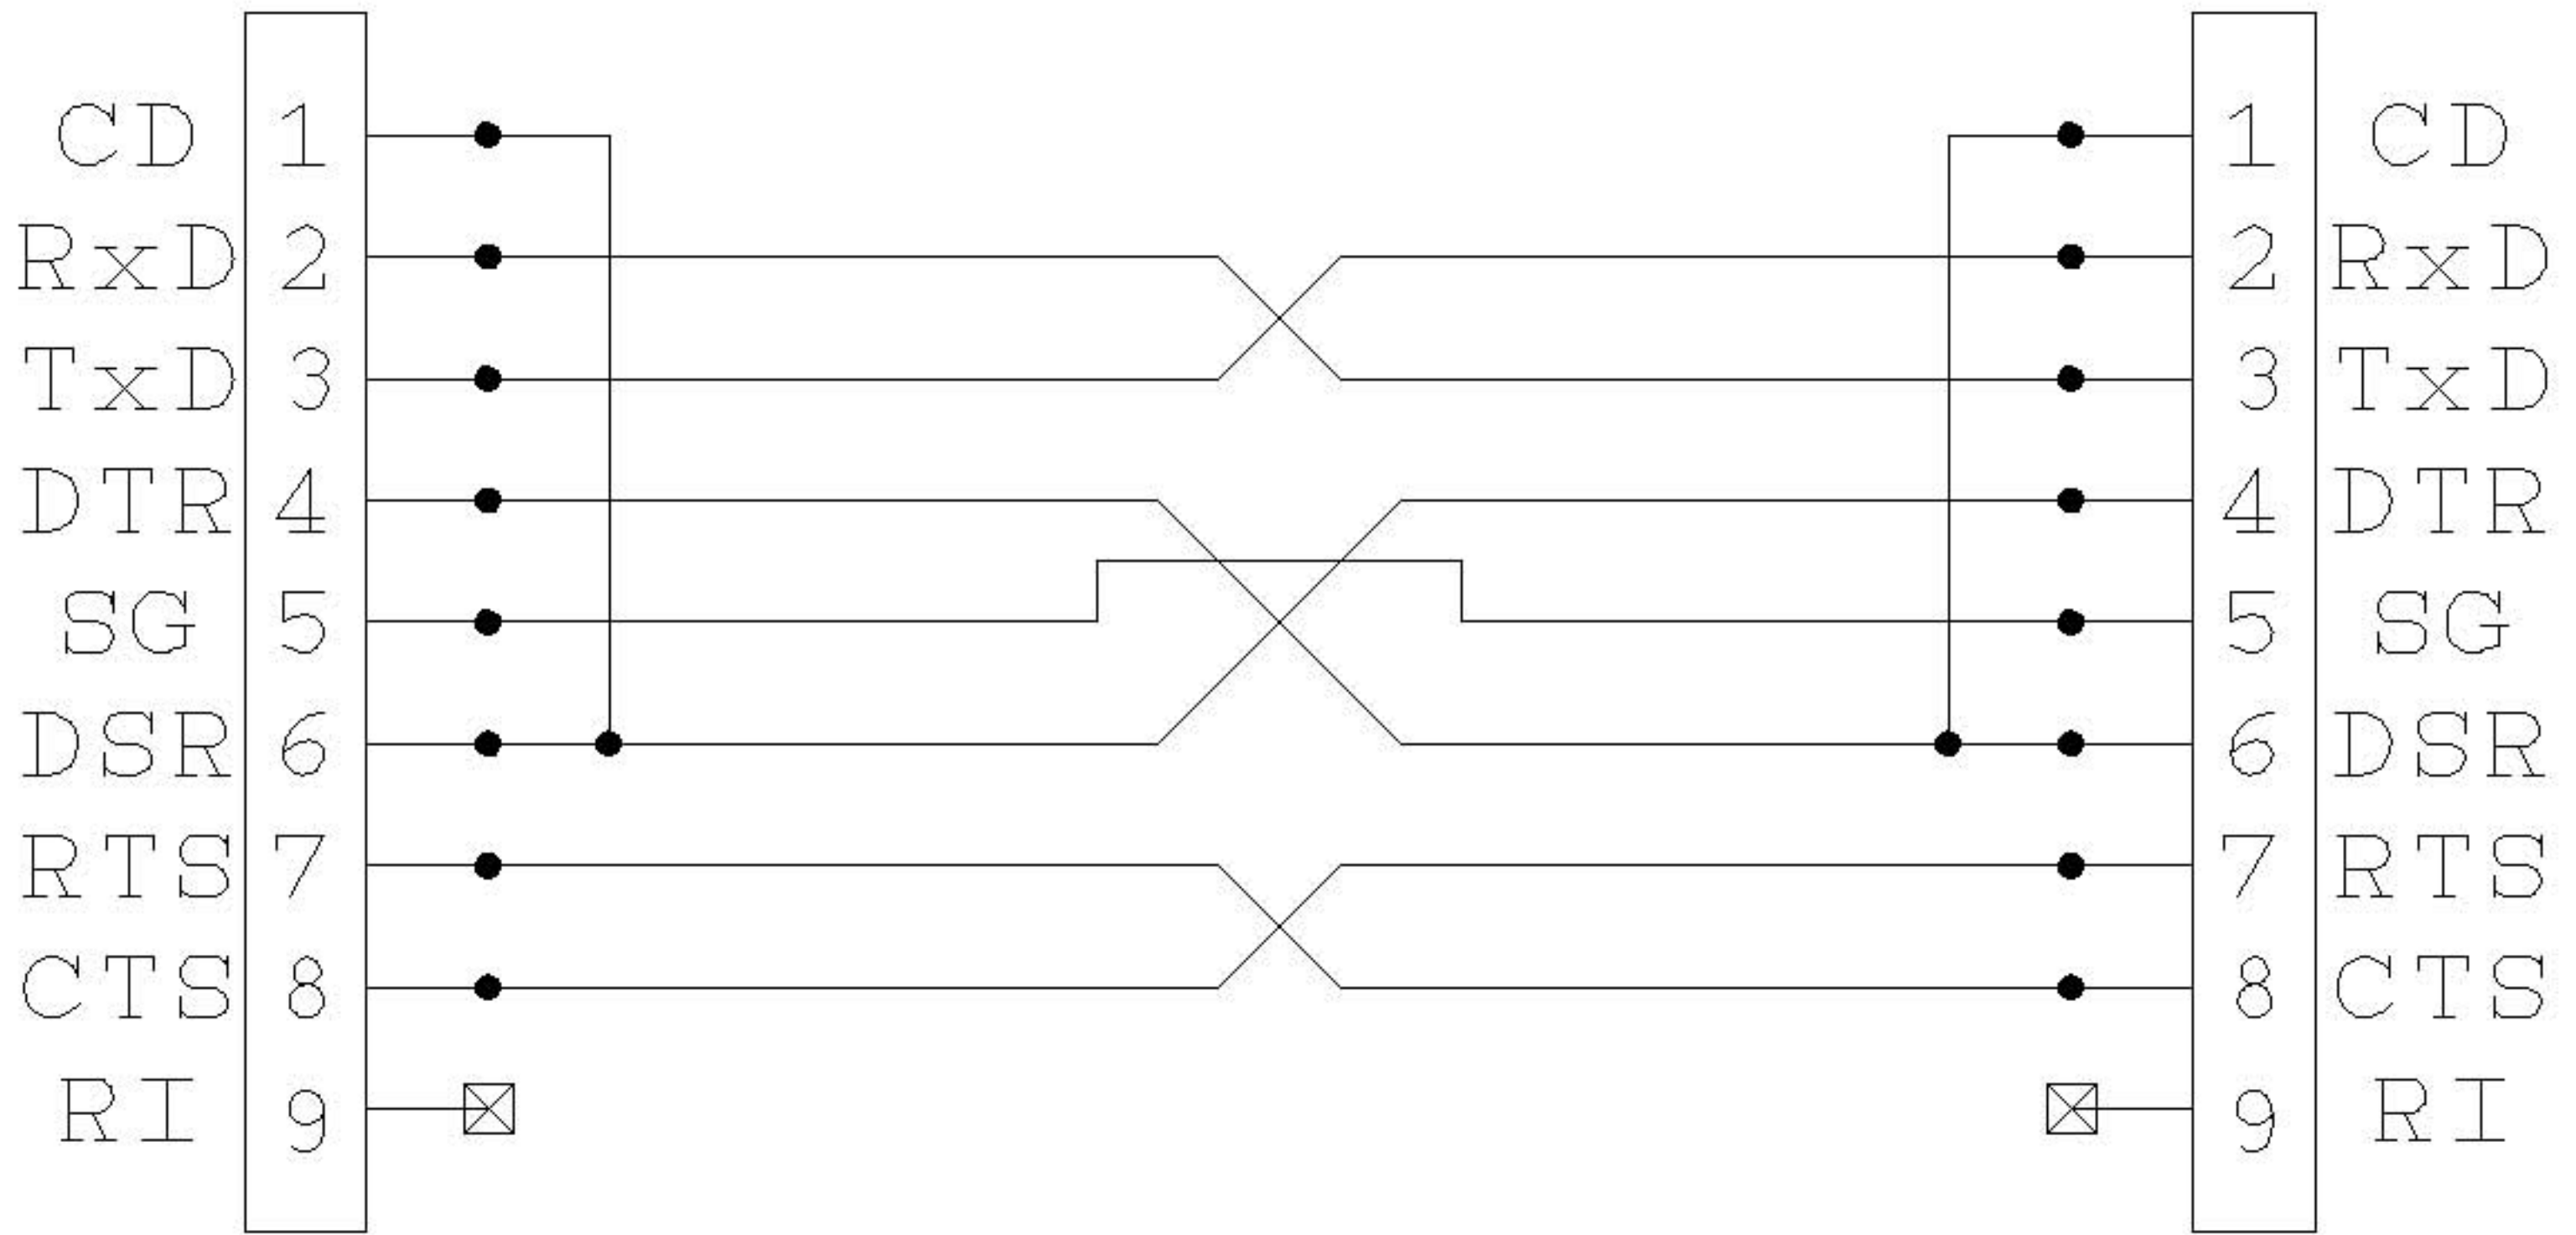

D9 Female

D9 Female

D9 NULL MODEM CABLE WIRING DIAGRAM