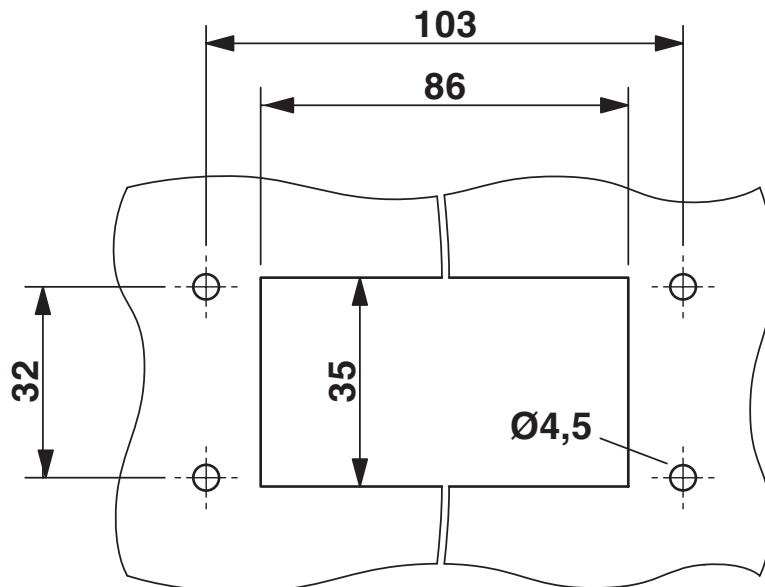

Dimensional drawing