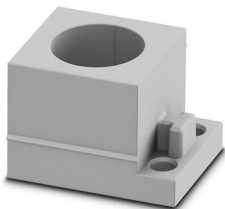

CES-STPG-GY-14 - Cable sleeve

0801686

<https://www.phoenixcontact.com/us/products/0801686>

Cable sleeve, small, no. of conductors: 1, type: Round cable, slotted, external cable diameter: 1x 13 mm ... 14 mm, material: SEBS (halogen-free), color: gray, length: 29.5 mm, width: 19.5 mm, height: 17 mm

CES-B16-HFFS-PLBK - Sealing frame

0801662

<https://www.phoenixcontact.com/us/products/0801662>

CES-STPG-GY-15 - Cable sleeve

1410521

<https://www.phoenixcontact.com/us/products/1410521>

Cable sleeve, small, no. of conductors: 1, type: Round cable, slotted, external cable diameter: 1x 13.9 mm ... 14.2 mm, material: SEBS (halogen-free), color: gray, length: 29.5 mm, width: 19.5 mm, height: 17 mm

CES-STPG-GY-16 - Cable sleeve

1410534

<https://www.phoenixcontact.com/us/products/1410534>

Cable sleeve, small, no. of conductors: 1, type: Round cable, slotted, external cable diameter: 1x 14.9 mm ... 15.2 mm, material: SEBS (halogen-free), color: gray, length: 29.5 mm, width: 19.5 mm, height: 17 mm