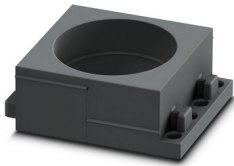

CES-B16-HFFS-PLBK - Sealing frame

0801662

<https://www.phoenixcontact.com/us/products/0801662>

CES-LRG-BK-32 - Cable sleeve

0801654

<https://www.phoenixcontact.com/us/products/0801654>

Cable sleeve, large, no. of conductors: 1, type: Round cable, slotted, external cable diameter: 1x 31 mm ... 32 mm, material: NBR, color: black, length: 53 mm, width: 39 mm, height: 17 mm