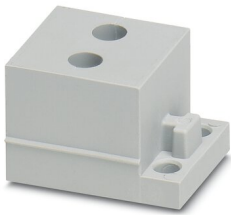

CES-B16-HFFS-PLBK - Sealing frame

0801662

<https://www.phoenixcontact.com/us/products/0801662>

CES-STPG-GY-2X3 - Cable sleeve

1410424

<https://www.phoenixcontact.com/us/products/1410424>

Cable sleeve, small, no. of conductors: 2, type: Round cable, slotted, external cable diameter: 2x 2.4 mm ... 2.7 mm, material: SEBS (halogen-free), color: gray, length: 29.5 mm, width: 19.5 mm, height: 17 mm