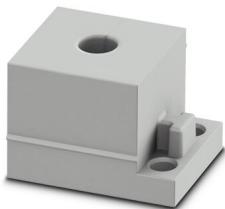

CES-B16-HFFS-PLBK - Sealing frame

0801662

<https://www.phoenixcontact.com/us/products/0801662>

CES-STPG-GY-9 - Cable sleeve

0801680

<https://www.phoenixcontact.com/us/products/0801680>

Cable sleeve, small, no. of conductors: 1, type: Round cable, slotted, external cable diameter: 1x 8 mm ... 9 mm, material: SEBS (halogen-free), color: gray, length: 29.5 mm, width: 19.5 mm, height: 17 mm

CES-STPG-GY-10 - Cable sleeve

0801682

<https://www.phoenixcontact.com/us/products/0801682>

Cable sleeve, small, no. of conductors: 1, type: Round cable, slotted, external cable diameter: 1x 9 mm ... 10 mm, material: SEBS (halogen-free), color: gray, length: 29.5 mm, width: 19.5 mm, height: 17 mm