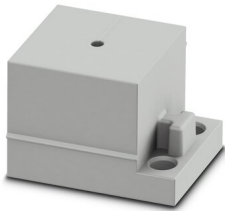

CES-STPG-GY-2 - Cable sleeve

0801672

<https://www.phoenixcontact.com/us/products/0801672>

Cable sleeve, small, no. of conductors: 1, type: Round cable, slotted, external cable diameter: 1x 1 mm ... 2 mm, material: SEBS (halogen-free), color: gray, length: 29.5 mm, width: 19.5 mm, height: 17 mm

CES-B16-HFFS-PLBK - Sealing frame

0801662

<https://www.phoenixcontact.com/us/products/0801662>

CES-STPG-GY-3 - Cable sleeve

0801673

<https://www.phoenixcontact.com/us/products/0801673>

Cable sleeve, small, no. of conductors: 1, type: Round cable, slotted, external cable diameter: 1x 2 mm ... 3 mm, material: SEBS (halogen-free), color: gray, length: 29.5 mm, width: 19.5 mm, height: 17 mm

CES-STPG-GY-4 - Cable sleeve

0801674

<https://www.phoenixcontact.com/us/products/0801674>

Cable sleeve, small, no. of conductors: 1, type: Round cable, slotted, external cable diameter: 1x 3 mm ... 4 mm, material: SEBS (halogen-free), color: gray, length: 29.5 mm, width: 19.5 mm, height: 17 mm