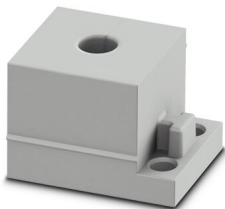

CES-B16-HFFS-PLBK - Sealing frame

0801662

<https://www.phoenixcontact.com/us/products/0801662>

CES-STPG-GY-7 - Cable sleeve

0801677

<https://www.phoenixcontact.com/us/products/0801677>

Cable sleeve, small, no. of conductors: 1, type: Round cable, slotted, external cable diameter: 1x 6 mm ... 7 mm, material: SEBS (halogen-free), color: gray, length: 29.5 mm, width: 19.5 mm, height: 17 mm

CES-STPG-GY-8 - Cable sleeve

0801679

<https://www.phoenixcontact.com/us/products/0801679>

Cable sleeve, small, no. of conductors: 1, type: Round cable, slotted, external cable diameter: 1x 7 mm ... 8 mm, material: SEBS (halogen-free), color: gray, length: 29.5 mm, width: 19.5 mm, height: 17 mm