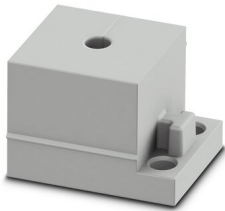

CES-B16-HFFS-PLBK - Sealing frame

0801662

<https://www.phoenixcontact.com/us/products/0801662>

CES-STPG-GY-5 - Cable sleeve

0801675

<https://www.phoenixcontact.com/us/products/0801675>

Cable sleeve, small, no. of conductors: 1, type: Round cable, slotted, external cable diameter: 1x 4 mm ... 5 mm, material: SEBS (halogen-free), color: gray, length: 29.5 mm, width: 19.5 mm, height: 17 mm

CES-STPG-GY-6 - Cable sleeve

0801676

<https://www.phoenixcontact.com/us/products/0801676>

Cable sleeve, small, no. of conductors: 1, type: Round cable, slotted, external cable diameter: 1x 5 mm ... 6 mm, material: SEBS (halogen-free), color: gray, length: 29.5 mm, width: 19.5 mm, height: 17 mm