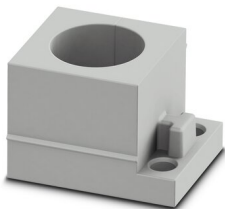

CES-B16-HFFS-PLBK - Sealing frame

0801662

<https://www.phoenixcontact.com/us/products/0801662>

CES-STPG-GY-13 - Cable sleeve

0801685

<https://www.phoenixcontact.com/us/products/0801685>

Cable sleeve, small, no. of conductors: 1, type: Round cable, slotted, external cable diameter: 1x 12 mm ... 13 mm, material: SEBS (halogen-free), color: gray, length: 29.5 mm, width: 19.5 mm, height: 17 mm

CES-STPG-GY-14 - Cable sleeve

0801686

<https://www.phoenixcontact.com/us/products/0801686>

Cable sleeve, small, no. of conductors: 1, type: Round cable, slotted, external cable diameter: 1x 13 mm ... 14 mm, material: SEBS (halogen-free), color: gray, length: 29.5 mm, width: 19.5 mm, height: 17 mm