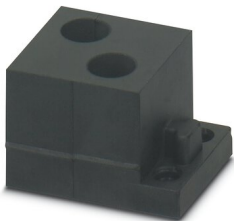

CES-SRG-BK-2X8 - Cable sleeve

1410097

<https://www.phoenixcontact.com/us/products/1410097>

Cable sleeve, small, no. of conductors: 2, type: Round cable, slotted, external cable diameter: 2x 7 mm ... 8 mm, material: NBR, color: black, length: 29.5 mm, width: 19.5 mm, height: 17 mm