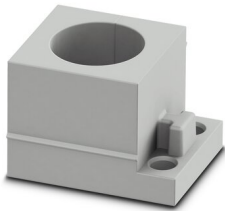

CES-B16-HFFS-PLBK - Sealing frame

0801662

<https://www.phoenixcontact.com/us/products/0801662>

CES-STPG-GY-15 - Cable sleeve

1410521

<https://www.phoenixcontact.com/us/products/1410521>

Cable sleeve, small, no. of conductors: 1, type: Round cable, slotted, external cable diameter: 1x 13.9 mm ... 14.2 mm, material: SEBS (halogen-free), color: gray, length: 29.5 mm, width: 19.5 mm, height: 17 mm

CES-STPG-GY-16 - Cable sleeve

1410534

<https://www.phoenixcontact.com/us/products/1410534>

Cable sleeve, small, no. of conductors: 1, type: Round cable, slotted, external cable diameter: 1x 14.9 mm ... 15.2 mm, material: SEBS (halogen-free), color: gray, length: 29.5 mm, width: 19.5 mm, height: 17 mm