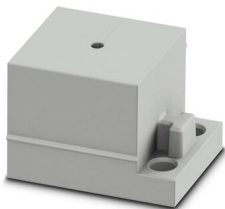

CES-STPG-GY-2 - Cable sleeve

0801672

<https://www.phoenixcontact.com/us/products/0801672>

Cable sleeve, small, no. of conductors: 1, type: Round cable, slotted, external cable diameter: 1x 1 mm ... 2 mm, material: SEBS (halogen-free), color: gray, length: 29.5 mm, width: 19.5 mm, height: 17 mm

CES-B16-HFFS-PLBK - Sealing frame

0801662

<https://www.phoenixcontact.com/us/products/0801662>

CES-STPG-GY-3 - Cable sleeve

0801673

<https://www.phoenixcontact.com/us/products/0801673>

Cable sleeve, small, no. of conductors: 1, type: Round cable, slotted, external cable diameter: 1x 2 mm ... 3 mm, material: SEBS (halogen-free), color: gray, length: 29.5 mm, width: 19.5 mm, height: 17 mm

CES-STPG-GY-4 - Cable sleeve

0801674

<https://www.phoenixcontact.com/us/products/0801674>

Cable sleeve, small, no. of conductors: 1, type: Round cable, slotted, external cable diameter: 1x 3 mm ... 4 mm, material: SEBS (halogen-free), color: gray, length: 29.5 mm, width: 19.5 mm, height: 17 mm