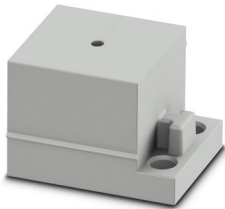

CES-B16-WRG-BK - Flat gasket

0801726

<https://www.phoenixcontact.com/us/products/0801726>

Flat gasket made of NBR, size B16

CES-B16-HFFS-PLBK - Sealing frame

0801662

<https://www.phoenixcontact.com/us/products/0801662>

CES-B16-SF-PLBK - Snap-on frame

0801651

<https://www.phoenixcontact.com/us/products/0801651>

Snap-on frame, design: B16, material: PA (halogen-free), color: black, length: 128 mm, width: 64 mm, height: 39 mm

CES-STPG-GY-2 - Cable sleeve

0801672

<https://www.phoenixcontact.com/us/products/0801672>

Cable sleeve, small, no. of conductors: 1, type: Round cable, slotted, external cable diameter: 1x 1 mm ... 2 mm, material: SEBS (halogen-free), color: gray, length: 29.5 mm, width: 19.5 mm, height: 17 mm