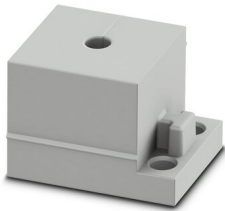

CES-B16-HFFS-PLBK - Sealing frame

0801662

<https://www.phoenixcontact.com/us/products/0801662>

CES-STPG-GY-7 - Cable sleeve

0801677

<https://www.phoenixcontact.com/us/products/0801677>

Cable sleeve, small, no. of conductors: 1, type: Round cable, slotted, external cable diameter: 1x 6 mm ... 7 mm, material: SEBS (halogen-free), color: gray, length: 29.5 mm, width: 19.5 mm, height: 17 mm

CES-STPG-GY-8 - Cable sleeve

0801679

<https://www.phoenixcontact.com/us/products/0801679>

Cable sleeve, small, no. of conductors: 1, type: Round cable, slotted, external cable diameter: 1x 7 mm ... 8 mm, material: SEBS (halogen-free), color: gray, length: 29.5 mm, width: 19.5 mm, height: 17 mm