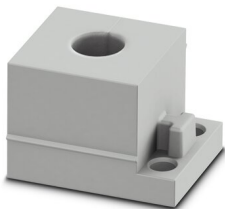

CES-B16-HFFS-PLBK - Sealing frame

0801662

<https://www.phoenixcontact.com/us/products/0801662>

CES-STPG-GY-11 - Cable sleeve

0801683

<https://www.phoenixcontact.com/us/products/0801683>

Cable sleeve, small, no. of conductors: 1, type: Round cable, slotted, external cable diameter: 1x 10 mm ... 11 mm, material: SEBS (halogen-free), color: gray, length: 29.5 mm, width: 19.5 mm, height: 17 mm

CES-STPG-GY-12 - Cable sleeve

0801684

<https://www.phoenixcontact.com/us/products/0801684>

Cable sleeve, small, no. of conductors: 1, type: Round cable, slotted, external cable diameter: 1x 11 mm ... 12 mm, material: SEBS (halogen-free), color: gray, length: 29.5 mm, width: 19.5 mm, height: 17 mm