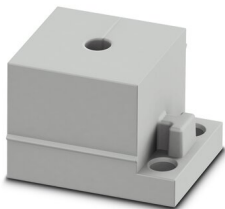

CES-B16-HFFS-PLBK - Sealing frame

0801662

<https://www.phoenixcontact.com/us/products/0801662>

CES-STPG-GY-5 - Cable sleeve

0801675

<https://www.phoenixcontact.com/us/products/0801675>

Cable sleeve, small, no. of conductors: 1, type: Round cable, slotted, external cable diameter: 1x 4 mm ... 5 mm, material: SEBS (halogen-free), color: gray, length: 29.5 mm, width: 19.5 mm, height: 17 mm

CES-STPG-GY-6 - Cable sleeve

0801676

<https://www.phoenixcontact.com/us/products/0801676>

Cable sleeve, small, no. of conductors: 1, type: Round cable, slotted, external cable diameter: 1x 5 mm ... 6 mm, material: SEBS (halogen-free), color: gray, length: 29.5 mm, width: 19.5 mm, height: 17 mm