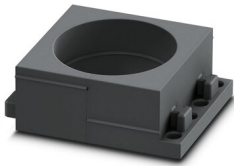

CES-B16-HFFS-PLBK - Sealing frame

0801662

<https://www.phoenixcontact.com/us/products/0801662>

CES-LRG-BK-30 - Cable sleeve

0801650

<https://www.phoenixcontact.com/us/products/0801650>

Cable sleeve, large, no. of conductors: 1, type: Round cable, slotted, external cable diameter: 1x 29 mm ... 30 mm, material: NBR, color: black, length: 53 mm, width: 39 mm, height: 17 mm