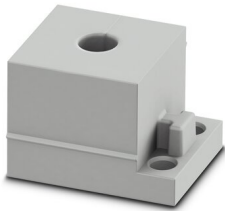

CES-B16-HFFS-PLBK - Sealing frame

0801662

<https://www.phoenixcontact.com/us/products/0801662>

CES-STPG-GY-9 - Cable sleeve

0801680

<https://www.phoenixcontact.com/us/products/0801680>

Cable sleeve, small, no. of conductors: 1, type: Round cable, slotted, external cable diameter: 1x 8 mm ... 9 mm, material: SEBS (halogen-free), color: gray, length: 29.5 mm, width: 19.5 mm, height: 17 mm

CES-STPG-GY-10 - Cable sleeve

0801682

<https://www.phoenixcontact.com/us/products/0801682>

Cable sleeve, small, no. of conductors: 1, type: Round cable, slotted, external cable diameter: 1x 9 mm ... 10 mm, material: SEBS (halogen-free), color: gray, length: 29.5 mm, width: 19.5 mm, height: 17 mm