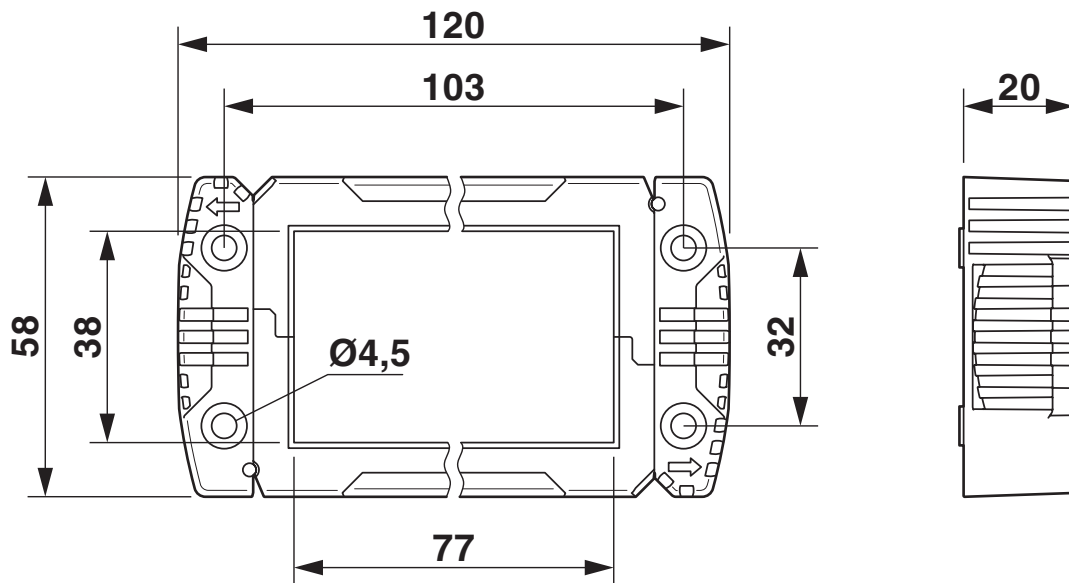

CES-B16-HFFS-PLBK - Sealing frame

0801662

<https://www.phoenixcontact.com/us/products/0801662>

Drawings

Dimensional drawing