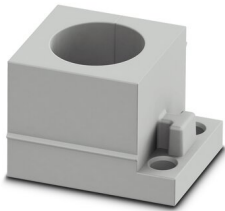

CES-B16-HFFS-PLBK - Sealing frame

0801662

<https://www.phoenixcontact.com/us/products/0801662>

CES-STPG-GY-17 - Cable sleeve

1410547

<https://www.phoenixcontact.com/us/products/1410547>

Cable sleeve, small, no. of conductors: 1, type: Round cable, slotted, external cable diameter: 1x 15.9 mm ... 16.2 mm, material: SEBS (halogen-free), color: gray, length: 29.5 mm, width: 19.5 mm, height: 17 mm