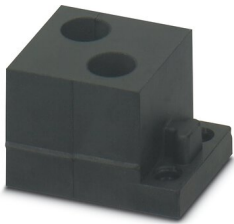

CES-B16-HFFS-PLBK - Sealing frame

0801662

<https://www.phoenixcontact.com/us/products/0801662>

CES-SRG-BK-2X7 - Cable sleeve

1410084

<https://www.phoenixcontact.com/us/products/1410084>

Cable sleeve, small, no. of conductors: 2, type: Round cable, slotted, external cable diameter: 2x 6 mm ... 7 mm, material: NBR, color: black, length: 29.5 mm, width: 19.5 mm, height: 17 mm