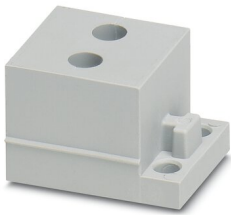

CES-B16-HFFS-PLBK - Sealing frame

0801662

<https://www.phoenixcontact.com/us/products/0801662>

CES-STPG-GY-2X5 - Cable sleeve

0801708

<https://www.phoenixcontact.com/us/products/0801708>

Cable sleeve, small, no. of conductors: 2, type: Round cable, slotted, external cable diameter: 2x 4 mm ... 5 mm, material: SEBS (halogen-free), color: gray, length: 29.5 mm, width: 19.5 mm, height: 17 mm