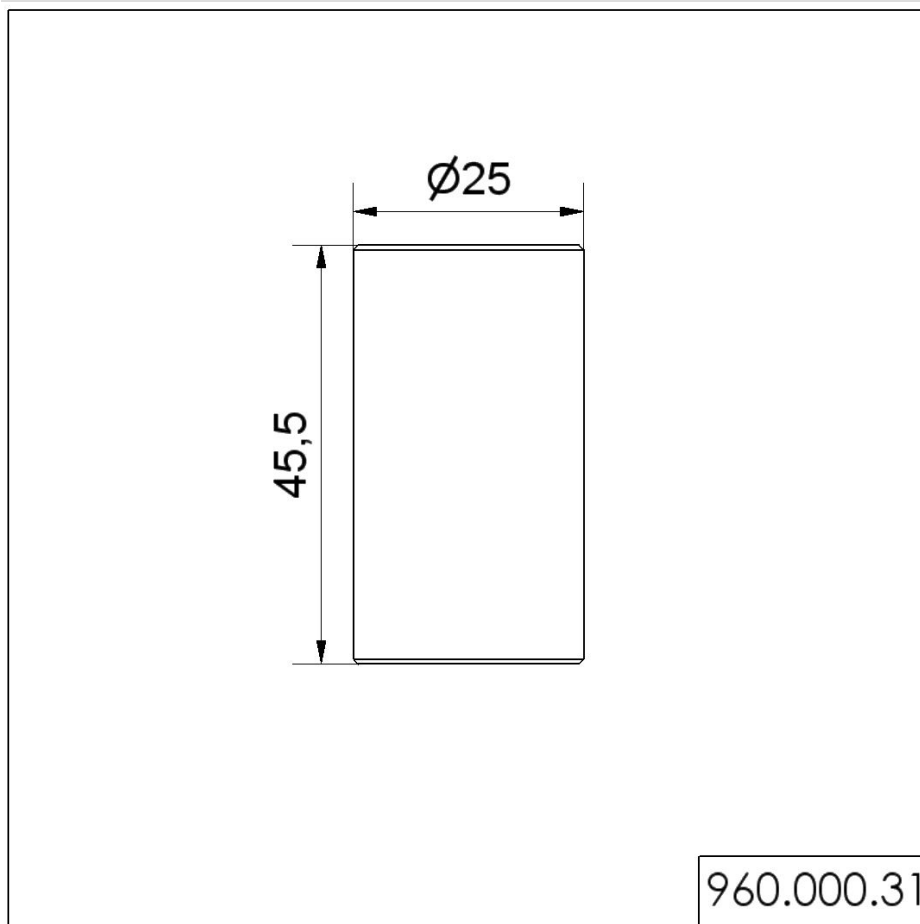

KombiSIGN 50 / Accessories

Tube D25mm 45mm long BK**Part No.:** 960.000.31**MECHANICAL DATA**

Height	46 mm
Diameter	25 mm
Housing colour	Black
Weight with packaging	14 g
Product weight	13 g

APPROVAL DATA

Tube D25mm 45mm long BK

DRAWING

For additional installation and mounting information, refer to the appropriate user guide at www.werma.com. This printed copy is for information only and is subject to alteration.