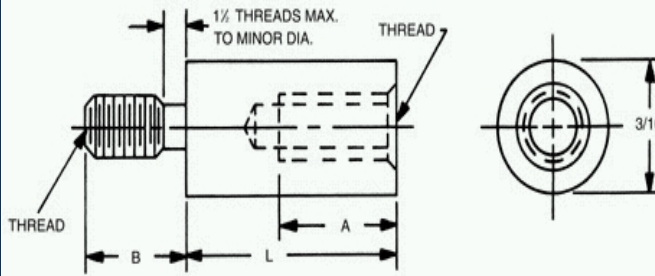

3/16 Round Male-Female Standoffs

[Home](#) [Previous](#) [Next](#)
[Related Me](#)

Ordering Code			
xxxx	xxx	x	x
Length	Thread	Material	Finish

PART: ????-???-?-?

Red ?'s show missing selections. [H](#)

CALL NOW:
203 888-2133

Select	Part No.	Length
<input type="radio"/>	4000A	5/32
<input type="radio"/>	4000	3/16
<input type="radio"/>	4000T	7/32
<input type="radio"/>	4001	1/4
<input type="radio"/>	4001T	9/32
<input type="radio"/>	4002	5/16
<input type="radio"/>	4002T	11/32
<input type="radio"/>	4003	3/8
<input type="radio"/>	4003T	13/32
<input type="radio"/>	4004	7/16
<input type="radio"/>	4004T	15/32
<input type="radio"/>	4005	1/2
<input type="radio"/>	4005T	17/32

Select	Code	Thread
<input type="radio"/>	256	2-56
<input type="radio"/>	440	4-40
<input type="radio"/>	632	6-32

In short lengths, 'A' will be tapped to maximum depth

Thread Length Code		
Thread	A	B
2-56	3/16	5/32
4-40	1/4	3/16
6-32	3/8	1/4