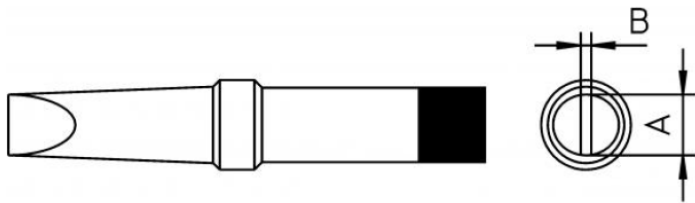

## Benefits

For this purpose, we recommend:

Solder fume extractors

Cleaning

Soldering irons

Zubehoer

Technical Data

Tip shape	---
Tip type	HM
Width in mm	2.4
Width in inches	0.094
Thickness in mm	0.8
Thickness in inches	0.03
Length mm	33
Length inches	1.299
Power	---
Packaging unit	1