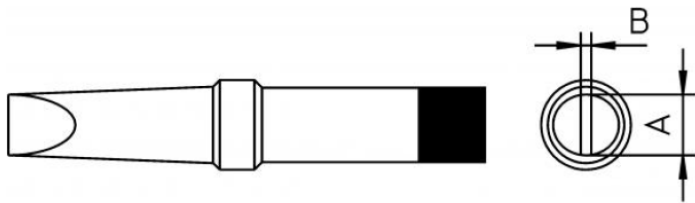

PT B8

Product no.: 4PTB8-1

Benefits