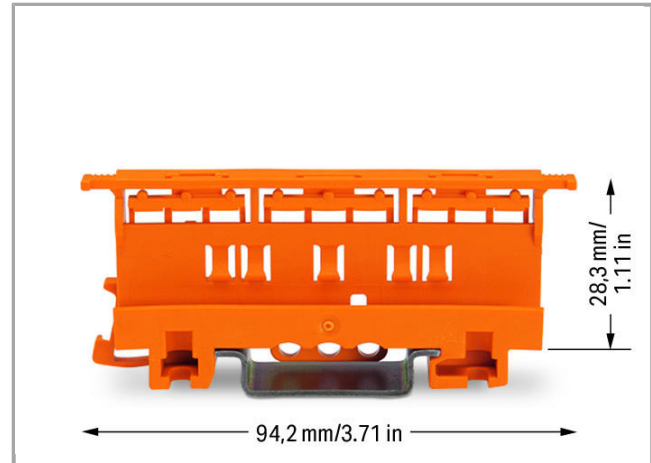

Data sheet | Item number: 221-510

Mounting carrier; 221 Series - 6 mm²; for DIN-35 rail mounting/screw mounting; orange

www.wago.com/221-510

Data

Geometrical Data

Width	19.3 mm / 0.76 inch
Height from upper-edge of DIN-35 rail	28.3 mm / 1.114 inch
Depth	94.2 mm / 3.709 inch

Material Data

Color	orange
Insulating material	Polyamide 66 (PA 66)
Flammability class per UL94	V0
Weight	11.89 g

Commercial data

Country of origin	CN
GTIN	4055143736695

Compatible products

Marking accessories

Item no.: 210-833

Marking strips; on reel; 6 mm wide; plain; Self-adhesive; white

www.wago.com/210-833

Mounting adapter

Item no.: 222-505

Strain relief plate; for mounting carrier; 221 or 222 Series, can be snapped

www.wago.com/222-505

Item no.: 222-510

Angled DIN-rail adapter; in combination with mounting carrier; 221-500 or 222-500; for DIN-35 rail mounting; gray

www.wago.com/222-510

Downloads

Documentation

Additional Information