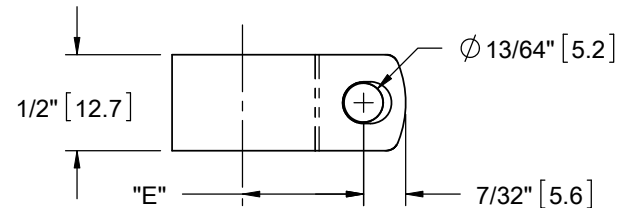

NYLON 6/6 UL 94 V-2 (RMS-01). COLOR: NATURAL PART NO.	NYLON 6/6 UL 94 V-0 (RMS-19). COLOR: NATURAL PART NO.	NYLON 6/6 UL 94 V-2 (RMS-01). COLOR: BLACK PART NO.	"D" HOLDING DIA.	"E" REF.
N-2B	N-2B-19	N-2B-BK	1/8 [3.2]	21/64 [8.3]
N-3B	N-3B-19	N-3B-BK	3/16 [4.8]	25/64 [9.9]
N-4B	N-4B-19	N-4B-BK	1/4 [6.4]	27/64 [10.7]
*N-4BE	*N-4BE-19	*N-4BE-BK	.23 [5.8]	27/64 [10.7]
N-5B	N-5B-19	N-5B-BK	5/16 [7.9]	29/64 [11.5]
N-6B	N-6B-19	N-6B-BK	3/8 [9.5]	31/64 [12.3]
N-7B	N-7B-19	N-7B-BK	7/16 [11.1]	17/32 [13.5]
N-8B	N-8B-19	N-8B-BK	1/2 [12.7]	9/16 [14.3]
N-9B	N-9B-19	N-9B-BK	9/16 [14.3]	19/32 [15]
N-10B	N-10B-19	N-10B-BK	5/8 [15.9]	5/8 [15.9]
N-11B	N-11B-19	N-11B-BK	11/16 [17.5]	21/32 [16.6]
N-12B	N-12B-19	N-12B-BK	3/4 [19.1]	49/64 [19.5]
N-14B	N-14B-19	N-14B-BK	7/8 [22.2]	13/16 [20.6]
N-16B	N-16B-19	N-16B-BK	1 [25.4]	29/32 [23]
N-18B	N-18B-19	N-18B-BK	1-1/8 [28.6]	31/32 [24.6]

*PARTS AVAILABLE BY SPECIAL ORDER-NAFTA REGION ONLY