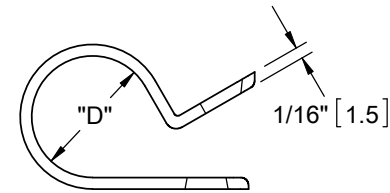

NYLON 6/6 UL 94 V-2 (RMS-01). COLOR: NATURAL PART NO.	NYLON 6/6 UL 94 V-0 (RMS-19). COLOR: NATURAL PART NO.	NYLON 6/6 UL 94 V-2 (RMS-01). COLOR: BLACK PART NO.	"D" HOLDING DIA.	"E" REF.
N-2B	N-2B-19	N-2B-BK	1/8 [3.2]	21/64 [8.3]
N-3B	N-3B-19	N-3B-BK	3/16 [4.8]	25/64 [9.9]
N-4B	N-4B-19	N-4B-BK	1/4 [6.4]	27/64 [10.7]
*N-4BE	*N-4BE-19	*N-4BE-BK	.23 [5.8]	27/64 [10.7]
N-5B	N-5B-19	N-5B-BK	5/16 [7.9]	29/64 [11.5]
N-6B	N-6B-19	N-6B-BK	3/8 [9.5]	31/64 [12.3]
N-7B	N-7B-19	N-7B-BK	7/16 [11.1]	17/32 [13.5]
N-8B	N-8B-19	N-8B-BK	1/2 [12.7]	9/16 [14.3]
N-9B	N-9B-19	N-9B-BK	9/16 [14.3]	19/32 [15]
N-10B	N-10B-19	N-10B-BK	5/8 [15.9]	5/8 [15.9]
N-11B	N-11B-19	N-11B-BK	11/16 [17.5]	21/32 [16.6]
N-12B	N-12B-19	N-12B-BK	3/4 [19.1]	49/64 [19.5]
N-14B	N-14B-19	N-14B-BK	7/8 [22.2]	13/16 [20.6]
N-16B	N-16B-19	N-16B-BK	1 [25.4]	29/32 [23]
N-18B	N-18B-19	N-18B-BK	1-1/8 [28.6]	31/32 [24.6]

\*PARTS AVAILABLE BY SPECIAL ORDER-NAFTA REGION ONLY

NOTES:

1. MATERIAL: NYLON 6/6 UL 94 V-2, UV STABILIZED, (RMS-46), COLOR: BLACK  
 AVAILABLE BY SPECIAL ORDER ONLY.  
 TO ORDER ADD "-UVB" TO PART NO.