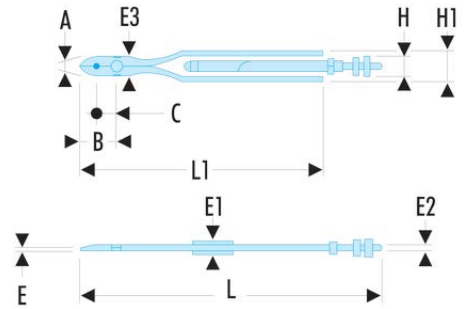

445.10R Locking-wire pliers 10"

- "automatic" model.
- Side wire-cutter: stainless steel diameter 1 mm.
- 3 turns: 125 mm length.

A [mm]: 3

B [mm]: 30

C [mm]: 11

E [mm]: 2,5

E1 [mm]: 15,5

E2 [mm]: 11,5

E3 [mm]: 19

E4 [mm]: 15,5

H [mm]: 25

H1 [mm]: 40

L [mm]: 360

L1 [mm]: 230

L2 [mm]: 360

[g]: 400