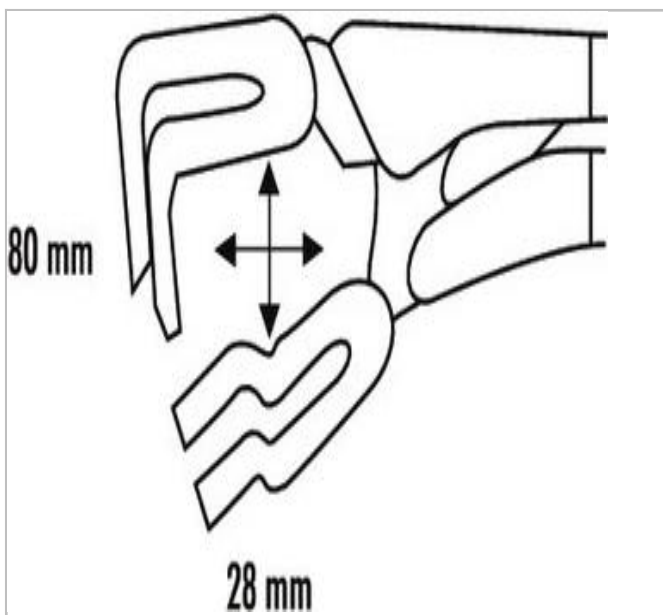

## Lock-grip pliers for round sections

### Description:

- Secure clamping of round sections.
- Pressed-steel jaws and body.
- Hand-screw adjustment.
- Dimensions: 280 x 85 x 68 mm.
- Finish: chrome.

	Length L [mm]	Head Height C [mm]	Head Width B [mm]	Height H [mm]	A Maxi [mm]	Weight [g]
<b>503</b>	280.0	28.0	80.0	85.0	90.0	945.0