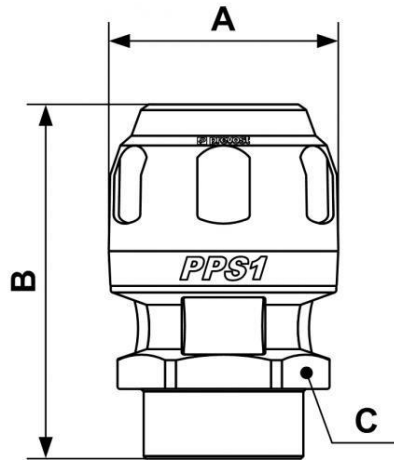

PPS1 MF - Aluminium female thread straight fitting for pipe

Ø 100

Description		
Reference	For pipe OD (mm)	BSPF female thread
PPS1 MF1617	16	G 3/8
PPS1 MF1612	16	G 1/2
PPS1 MF2012	20	G 1/2
PPS1 MF2027	20	G 3/4
PPS1 MF2512	25	G 1/2

Reference	For pipe OD (mm)	BSPF female thread
PPS1 MF2527	25	G 3/4
PPS1 MF2534	25	G 1
PPS1 MF3234	32	G 1
PPS1 MF3242	32	G 1 1/4
PPS1 MF4042	40	G 1 1/4
PPS1 MF4049	40	G 1 1/2
PPS1 MF5049	50	G 1 1/2
PPS1 MF5060	50	G 2
PPS1 MF6360	63	G 2
PPS1 MF6376	63	G 2 1/2
PPS1 MF8076	80	G 2 1/2
PPS1 MF8090	80	G 3
PPS1 MF10090	100	G 3

Dimensions

Reference	A mm	B mm	C mm
PPS1 MF1617	32	53	26
PPS1 MF1612	32	53	26
PPS1 MF2012	38	63	32
PPS1 MF2027	38	63	32
PPS1 MF2512	46	72	38
PPS1 MF2527	46	72	38
PPS1 MF2534	46	72	38

Reference	A mm	B mm	C mm
PPS1 MF3234	57	83	46
PPS1 MF3242	57	83	46
PPS1 MF4042	68	98	57
PPS1 MF4049	68	103	57
PPS1 MF5049	84	110	72
PPS1 MF5060	84	115	72
PPS1 MF6360	100	137	90
PPS1 MF6376	100	142	90
PPS1 MF8076	121	164	110
PPS1 MF8090	121	164	110
PPS1 MF10090	211	186.5	