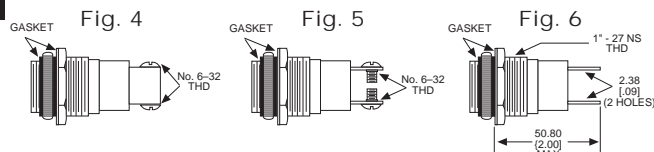

031 SERIES FOR 1" MOUNTING HOLE • FRICTION-FIT-CAP

BASE PART NO.	VOLTAGE	FIG
031-3101-01-101	6-250	1

Uses:
S-6
CANDELABRA
SCREW BASE
INCANDESCENT
LAMP

CAP PART NO.	COLOR	FIG	CAP PART NO.	COLOR	FIG
031-0111-300	RED	2	031-0431-300	RED	3
031-0112-300	GREEN	2	031-0432-300	GREEN	3
031-0113-300	AMBER	2	031-0433-300	AMBER	3
031-0135-300	WHITE	2	031-0435-300	WHITE	3
031-0137-300	CLEAR	2	031-0437-300	CLEAR	3

Material & Finish: Base - Nickel Plated Brass, Cap - Polycarbonate with Chrome Plated Brass Bezel

051 & 080 SERIES FOR 1" MOUNTING HOLE • WATERTIGHT

BASE PART NO.	VOLTAGE	FIG
080-0901-05-303	6-250	4
080-3101-05-303	6-250	5
080-4001-05-303	6-250	6

Material & Finish: Base - Chrome Plated Brass, Cap - Polycarbonate with Chrome Plated Brass Bezel

103 SERIES FOR 1" MOUNTING HOLE • OILTIGHT*

BASE PART NO.	VOLTAGE	FIG
103-0901-05-103	6-250	11
103-3101-05-103	6-250	12
103-3502-05-103†	24-250	13

Material & Finish: Base - Nickel Plated Brass, Cap - Polycarbonate with Chrome Plated Brass Bezel

Neon and incandescent lamp information on Pages 35 and 36.

* See Page 14 for Oiltight information

Dimensions in mm [inches]