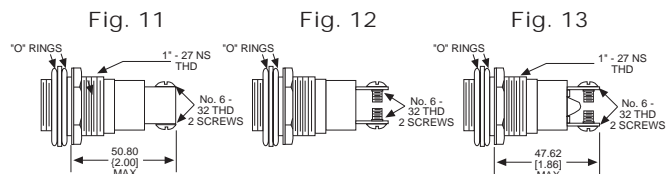

Uses:
S-6
CANDELABRA
SCREW BASE
INCANDESCENT
LAMP

CAP PART NO.	COLOR	FIG	CAP PART NO.	COLOR	FIG
103-0531-403	RED	14	103-1233-403	AMBER	15
103-0532-403	GREEN	14	103-1235-403	WHITE	15
103-0533-403	AMBER	14	103-1237-403	CLEAR	15
103-0535-403	WHITE	14	103-1331-403	RED	16
103-0537-403	CLEAR	14	103-1332-403	GREEN	16
103-1231-403	RED	15	103-1333-403	AMBER	16
103-1232-403	GREEN	15	103-1335-403	WHITE	16
			103-1337-403	CLEAR	16