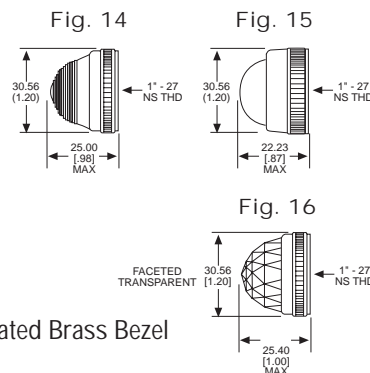

Material & Finish: Base - Nickel Plated Brass, Cap - Polycarbonate with Chrome Plated Brass Bezel

051 & 080 SERIES FOR 1" MOUNTING HOLE • WATERTIGHT

BASE PART NO.	VOLTAGE	FIG
080-0901-05-303	6-250	4
080-3101-05-303	6-250	5
080-4001-05-303	6-250	6

Uses:
S-6
CANDELABRA
SCREW BASE
INCANDESCENT
LAMP

CAP PART NO.	COLOR	FIG	CAP PART NO.	COLOR	FIG
051-0111-303	RED	7	080-0531-303	RED	9
051-0112-303	GREEN	7	080-0532-303	GREEN	9
051-0113-303	AMBER	7	080-0533-303	AMBER	9
051-0135-303	WHITE	7	080-0535-303	WHITE	9
051-0137-303	CLEAR	7	080-0537-303	CLEAR	9
051-0431-303	RED	8	080-1231-303	RED	10
051-0432-303	GREEN	8	080-1232-303	GREEN	10
051-0433-303	AMBER	8	080-1233-303	AMBER	10
051-0435-303	WHITE	8	080-1235-303	WHITE	10
051-0437-303	CLEAR	8	080-1237-303	CLEAR	10

Material & Finish: Base - Chrome Plated Brass, Cap - Polycarbonate with Chrome Plated Brass Bezel

103 SERIES FOR 1" MOUNTING HOLE • OILTIGHT*

BASE PART NO.	VOLTAGE	FIG
103-0901-05-103	6-250	11
103-3101-05-103	6-250	12
103-3502-05-103†	24-250	13

Material & Finish: Base - Nickel Plated Brass, Cap - Polycarbonate with Chrome Plated Brass Bezel

Neon and incandescent lamp information on Pages 35 and 36.

* See Page 14 for Oiltight information

Dimensions in mm [inches]