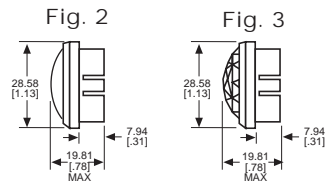

031 SERIES FOR 1" MOUNTING HOLE • FRICTION-FIT-CAP

BASE PART NO.	VOLTAGE	FIG
031-3101-01-101	6-250	1

Uses:
S-6
CANDELABRA
SCREW BASE
INCANDESCENT
LAMP

CAP PART NO.	COLOR	FIG	CAP PART NO.	COLOR	FIG
031-0111-300	RED	2	031-0431-300	RED	3
031-0112-300	GREEN	2	031-0432-300	GREEN	3
031-0113-300	AMBER	2	031-0433-300	AMBER	3
031-0135-300	WHITE	2	031-0435-300	WHITE	3
031-0137-300	CLEAR	2	031-0437-300	CLEAR	3

Material & Finish: Base - Nickel Plated Brass, Cap - Polycarbonate with Chrome Plated Brass Bezel

051 & 080 SERIES FOR 1" MOUNTING HOLE • WATERTIGHT

BASE PART NO.	VOLTAGE	FIG
080-0901-05-303	6-250	4
080-3101-05-303	6-250	5
080-4001-05-303	6-250	6

Material & Finish: Base - Chrome Plated Brass, Cap - Polycarbonate with Chrome Plated Brass Bezel

103 SERIES FOR 1" MOUNTING HOLE • OILTIGHT*

BASE PART NO.	VOLTAGE	FIG
103-0901-05-103	6-250	11
103-3101-05-103	6-250	12
103-3502-05-103†	24-250	13

Material & Finish: Base - Nickel Plated Brass, Cap - Polycarbonate with Chrome Plated Brass Bezel

Neon and incandescent lamp information on Pages 35 and 36.

* See Page 14 for Oiltight information

Dimensions in mm [inches]