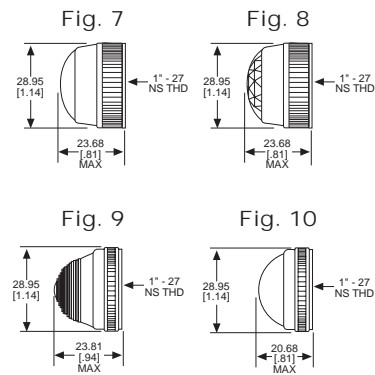

031 SERIES FOR 1" MOUNTING HOLE • FRICTION-FIT-CAP

BASE PART NO.	VOLTAGE	FIG
031-3101-01-101	6-250	1

Uses:
S-6
CANDELABRA
SCREW BASE
INCANDESCENT
LAMP

CAP PART NO.	COLOR	FIG	CAP PART NO.	COLOR	FIG
031-0111-300	RED	2	031-0431-300	RED	3
031-0112-300	GREEN	2	031-0432-300	GREEN	3
031-0113-300	AMBER	2	031-0433-300	AMBER	3
031-0135-300	WHITE	2	031-0435-300	WHITE	3
031-0137-300	CLEAR	2	031-0437-300	CLEAR	3

Material & Finish: Base - Nickel Plated Brass, Cap - Polycarbonate with Chrome Plated Brass Bezel

051 & 080 SERIES FOR 1" MOUNTING HOLE • WATERTIGHT

BASE PART NO.	VOLTAGE	FIG
080-0901-05-303	6-250	4
080-3101-05-303	6-250	5
080-4001-05-303	6-250	6

Material & Finish: Base - Chrome Plated Brass, Cap - Polycarbonate with Chrome Plated Brass Bezel

103 SERIES FOR 1" MOUNTING HOLE • OILTIGHT*

BASE PART NO.	VOLTAGE	FIG
103-0901-05-103	6-250	11
103-3101-05-103	6-250	12
103-3502-05-103†	24-250	13

Material & Finish: Base - Nickel Plated Brass, Cap - Polycarbonate with Chrome Plated Brass Bezel

Neon and incandescent lamp information on Pages 35 and 36.

* See Page 14 for Oiltight information

Dimensions in mm [inches]