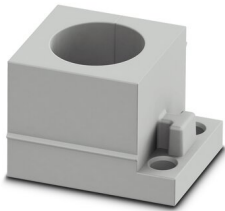

CES-B24-SFFS-PLBK - Sealing frame

0801658

<https://www.phoenixcontact.com/us/products/0801658>

CES-STPG-GY-17 - Cable sleeve

1410547

<https://www.phoenixcontact.com/us/products/1410547>

Cable sleeve, small, no. of conductors: 1, type: Round cable, slotted, external cable diameter: 1x 15.9 mm ... 16.2 mm, material: SEBS (halogen-free), color: gray, length: 29.5 mm, width: 19.5 mm, height: 17 mm