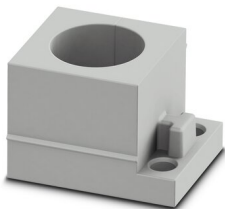

CES-B24-SFFS-PLBK - Sealing frame

0801658

<https://www.phoenixcontact.com/us/products/0801658>

CES-STPG-GY-13 - Cable sleeve

0801685

<https://www.phoenixcontact.com/us/products/0801685>

Cable sleeve, small, no. of conductors: 1, type: Round cable, slotted, external cable diameter: 1x 12 mm ... 13 mm, material: SEBS (halogen-free), color: gray, length: 29.5 mm, width: 19.5 mm, height: 17 mm

CES-STPG-GY-14 - Cable sleeve

0801686

<https://www.phoenixcontact.com/us/products/0801686>

Cable sleeve, small, no. of conductors: 1, type: Round cable, slotted, external cable diameter: 1x 13 mm ... 14 mm, material: SEBS (halogen-free), color: gray, length: 29.5 mm, width: 19.5 mm, height: 17 mm