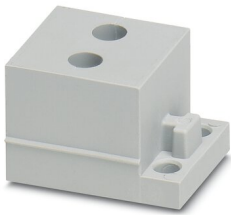

CES-B24-SFFS-PLBK - Sealing frame

0801658

<https://www.phoenixcontact.com/us/products/0801658>

CES-STPG-GY-2X5 - Cable sleeve

0801708

<https://www.phoenixcontact.com/us/products/0801708>

Cable sleeve, small, no. of conductors: 2, type: Round cable, slotted, external cable diameter: 2x 4 mm ... 5 mm, material: SEBS (halogen-free), color: gray, length: 29.5 mm, width: 19.5 mm, height: 17 mm