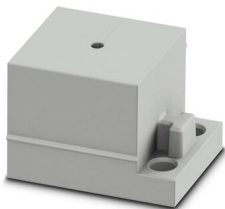

CES-STPG-GY-2 - Cable sleeve

0801672

<https://www.phoenixcontact.com/us/products/0801672>

Cable sleeve, small, no. of conductors: 1, type: Round cable, slotted, external cable diameter: 1x 1 mm ... 2 mm, material: SEBS (halogen-free), color: gray, length: 29.5 mm, width: 19.5 mm, height: 17 mm

CES-B24-SFFS-PLBK - Sealing frame

0801658

<https://www.phoenixcontact.com/us/products/0801658>

CES-STPG-GY-3 - Cable sleeve

0801673

<https://www.phoenixcontact.com/us/products/0801673>

Cable sleeve, small, no. of conductors: 1, type: Round cable, slotted, external cable diameter: 1x 2 mm ... 3 mm, material: SEBS (halogen-free), color: gray, length: 29.5 mm, width: 19.5 mm, height: 17 mm

CES-STPG-GY-4 - Cable sleeve

0801674

<https://www.phoenixcontact.com/us/products/0801674>

Cable sleeve, small, no. of conductors: 1, type: Round cable, slotted, external cable diameter: 1x 3 mm ... 4 mm, material: SEBS (halogen-free), color: gray, length: 29.5 mm, width: 19.5 mm, height: 17 mm