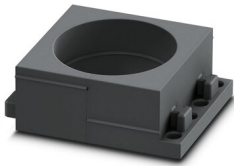

CES-B24-SFFS-PLBK - Sealing frame

0801658

<https://www.phoenixcontact.com/us/products/0801658>

CES-LRG-BK-30 - Cable sleeve

0801650

<https://www.phoenixcontact.com/us/products/0801650>

Cable sleeve, large, no. of conductors: 1, type: Round cable, slotted, external cable diameter: 1x 29 mm ... 30 mm, material: NBR, color: black, length: 53 mm, width: 39 mm, height: 17 mm