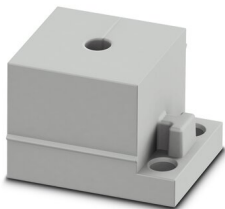

CES-B24-SFFS-PLBK - Sealing frame

0801658

<https://www.phoenixcontact.com/us/products/0801658>

CES-STPG-GY-5 - Cable sleeve

0801675

<https://www.phoenixcontact.com/us/products/0801675>

Cable sleeve, small, no. of conductors: 1, type: Round cable, slotted, external cable diameter: 1x 4 mm ... 5 mm, material: SEBS (halogen-free), color: gray, length: 29.5 mm, width: 19.5 mm, height: 17 mm

CES-STPG-GY-6 - Cable sleeve

0801676

<https://www.phoenixcontact.com/us/products/0801676>

Cable sleeve, small, no. of conductors: 1, type: Round cable, slotted, external cable diameter: 1x 5 mm ... 6 mm, material: SEBS (halogen-free), color: gray, length: 29.5 mm, width: 19.5 mm, height: 17 mm