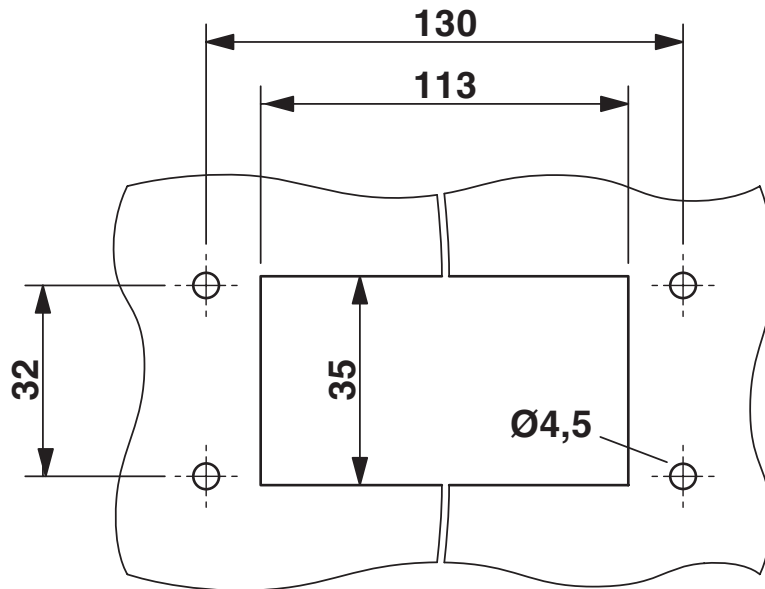

CES-B24-SFFS-PLBK - Sealing frame

0801658

<https://www.phoenixcontact.com/us/products/0801658>

Drawings

Dimensional drawing

Mounting cutout