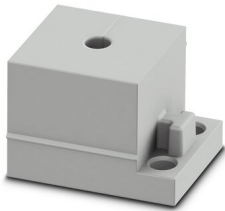

CES-B24-SFFS-PLBK - Sealing frame

0801658

<https://www.phoenixcontact.com/us/products/0801658>

CES-STPG-GY-5 - Cable sleeve

0801675

<https://www.phoenixcontact.com/us/products/0801675>

Cable sleeve, small, no. of conductors: 1, type: Round cable, slotted, external cable diameter: 1x 4 mm ... 5 mm, material: SEBS (halogen-free), color: gray, length: 29.5 mm, width: 19.5 mm, height: 17 mm

CES-STPG-GY-6 - Cable sleeve

0801676

<https://www.phoenixcontact.com/us/products/0801676>

Cable sleeve, small, no. of conductors: 1, type: Round cable, slotted, external cable diameter: 1x 5 mm ... 6 mm, material: SEBS (halogen-free), color: gray, length: 29.5 mm, width: 19.5 mm, height: 17 mm