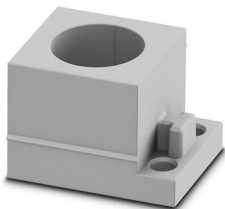

CES-STPG-GY-14 - Cable sleeve

0801686

<https://www.phoenixcontact.com/us/products/0801686>

Cable sleeve, small, no. of conductors: 1, type: Round cable, slotted, external cable diameter: 1x 13 mm ... 14 mm, material: SEBS (halogen-free), color: gray, length: 29.5 mm, width: 19.5 mm, height: 17 mm

CES-B24-SFFS-PLBK - Sealing frame

0801658

<https://www.phoenixcontact.com/us/products/0801658>

CES-STPG-GY-15 - Cable sleeve

1410521

<https://www.phoenixcontact.com/us/products/1410521>

Cable sleeve, small, no. of conductors: 1, type: Round cable, slotted, external cable diameter: 1x 13.9 mm ... 14.2 mm, material: SEBS (halogen-free), color: gray, length: 29.5 mm, width: 19.5 mm, height: 17 mm

CES-STPG-GY-16 - Cable sleeve

1410534

<https://www.phoenixcontact.com/us/products/1410534>

Cable sleeve, small, no. of conductors: 1, type: Round cable, slotted, external cable diameter: 1x 14.9 mm ... 15.2 mm, material: SEBS (halogen-free), color: gray, length: 29.5 mm, width: 19.5 mm, height: 17 mm