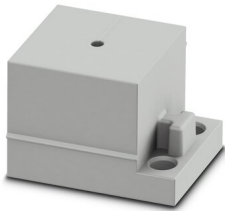

CES-STPG-GY-2 - Cable sleeve

0801672

<https://www.phoenixcontact.com/us/products/0801672>

Cable sleeve, small, no. of conductors: 1, type: Round cable, slotted, external cable diameter: 1x 1 mm ... 2 mm, material: SEBS (halogen-free), color: gray, length: 29.5 mm, width: 19.5 mm, height: 17 mm

CES-B24-SFFS-PLBK - Sealing frame

0801658

<https://www.phoenixcontact.com/us/products/0801658>

CES-STPG-GY-3 - Cable sleeve

0801673

<https://www.phoenixcontact.com/us/products/0801673>

Cable sleeve, small, no. of conductors: 1, type: Round cable, slotted, external cable diameter: 1x 2 mm ... 3 mm, material: SEBS (halogen-free), color: gray, length: 29.5 mm, width: 19.5 mm, height: 17 mm

CES-STPG-GY-4 - Cable sleeve

0801674

<https://www.phoenixcontact.com/us/products/0801674>

Cable sleeve, small, no. of conductors: 1, type: Round cable, slotted, external cable diameter: 1x 3 mm ... 4 mm, material: SEBS (halogen-free), color: gray, length: 29.5 mm, width: 19.5 mm, height: 17 mm