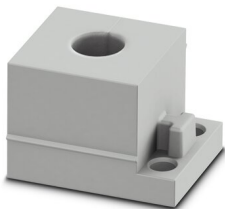

CES-B24-SFFS-PLBK - Sealing frame

0801658

<https://www.phoenixcontact.com/us/products/0801658>

CES-STPG-GY-11 - Cable sleeve

0801683

<https://www.phoenixcontact.com/us/products/0801683>

Cable sleeve, small, no. of conductors: 1, type: Round cable, slotted, external cable diameter: 1x 10 mm ... 11 mm, material: SEBS (halogen-free), color: gray, length: 29.5 mm, width: 19.5 mm, height: 17 mm

CES-STPG-GY-12 - Cable sleeve

0801684

<https://www.phoenixcontact.com/us/products/0801684>

Cable sleeve, small, no. of conductors: 1, type: Round cable, slotted, external cable diameter: 1x 11 mm ... 12 mm, material: SEBS (halogen-free), color: gray, length: 29.5 mm, width: 19.5 mm, height: 17 mm