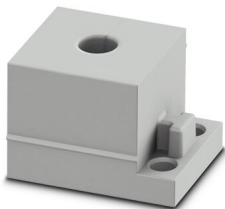

CES-B24-SFFS-PLBK - Sealing frame

0801658

<https://www.phoenixcontact.com/us/products/0801658>

CES-STPG-GY-7 - Cable sleeve

0801677

<https://www.phoenixcontact.com/us/products/0801677>

Cable sleeve, small, no. of conductors: 1, type: Round cable, slotted, external cable diameter: 1x 6 mm ... 7 mm, material: SEBS (halogen-free), color: gray, length: 29.5 mm, width: 19.5 mm, height: 17 mm

CES-STPG-GY-8 - Cable sleeve

0801679

<https://www.phoenixcontact.com/us/products/0801679>

Cable sleeve, small, no. of conductors: 1, type: Round cable, slotted, external cable diameter: 1x 7 mm ... 8 mm, material: SEBS (halogen-free), color: gray, length: 29.5 mm, width: 19.5 mm, height: 17 mm