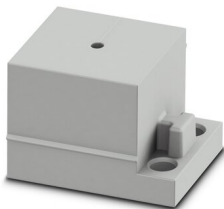

<https://www.phoenixcontact.com/us/products/0801658>

CES-B24-SF-PLBK - Snap-on frame

0801647

<https://www.phoenixcontact.com/us/products/0801647>

Snap-on frame, design: B24, material: PA (halogen-free), color: black, length: 155 mm, width: 64 mm, height: 39 mm

CES-STPG-GY-2 - Cable sleeve

0801672

<https://www.phoenixcontact.com/us/products/0801672>

Cable sleeve, small, no. of conductors: 1, type: Round cable, slotted, external cable diameter: 1x 1 mm ... 2 mm, material: SEBS (halogen-free), color: gray, length: 29.5 mm, width: 19.5 mm, height: 17 mm