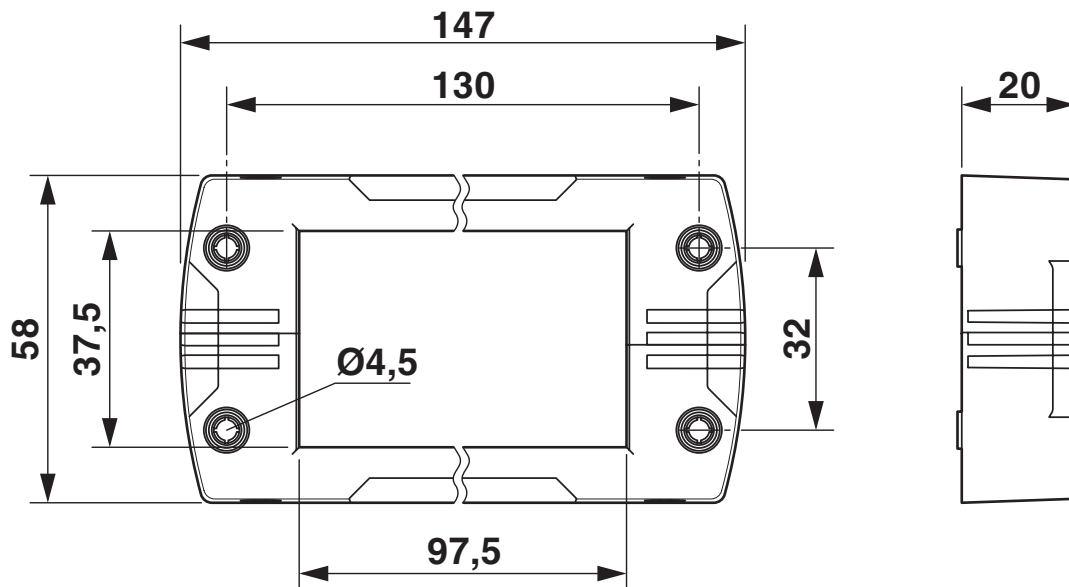

Dimensional drawing