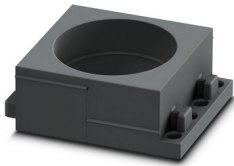

CES-B24-SFFS-PLBK - Sealing frame

0801658

<https://www.phoenixcontact.com/us/products/0801658>

CES-LRG-BK-32 - Cable sleeve

0801654

<https://www.phoenixcontact.com/us/products/0801654>

Cable sleeve, large, no. of conductors: 1, type: Round cable, slotted, external cable diameter: 1x 31 mm ... 32 mm, material: NBR, color: black, length: 53 mm, width: 39 mm, height: 17 mm