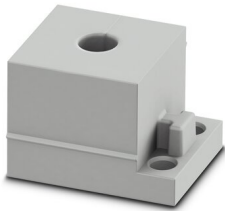

CES-B24-SFFS-PLBK - Sealing frame

0801658

<https://www.phoenixcontact.com/us/products/0801658>

CES-STPG-GY-9 - Cable sleeve

0801680

<https://www.phoenixcontact.com/us/products/0801680>

Cable sleeve, small, no. of conductors: 1, type: Round cable, slotted, external cable diameter: 1x 8 mm ... 9 mm, material: SEBS (halogen-free), color: gray, length: 29.5 mm, width: 19.5 mm, height: 17 mm

CES-STPG-GY-10 - Cable sleeve

0801682

<https://www.phoenixcontact.com/us/products/0801682>

Cable sleeve, small, no. of conductors: 1, type: Round cable, slotted, external cable diameter: 1x 9 mm ... 10 mm, material: SEBS (halogen-free), color: gray, length: 29.5 mm, width: 19.5 mm, height: 17 mm