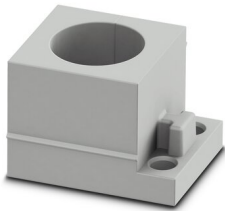

CES-B24-SFFS-PLBK - Sealing frame

0801658

<https://www.phoenixcontact.com/us/products/0801658>

CES-STPG-GY-15 - Cable sleeve

1410521

<https://www.phoenixcontact.com/us/products/1410521>

Cable sleeve, small, no. of conductors: 1, type: Round cable, slotted, external cable diameter: 1x 13.9 mm ... 14.2 mm, material: SEBS (halogen-free), color: gray, length: 29.5 mm, width: 19.5 mm, height: 17 mm

CES-STPG-GY-16 - Cable sleeve

1410534

<https://www.phoenixcontact.com/us/products/1410534>

Cable sleeve, small, no. of conductors: 1, type: Round cable, slotted, external cable diameter: 1x 14.9 mm ... 15.2 mm, material: SEBS (halogen-free), color: gray, length: 29.5 mm, width: 19.5 mm, height: 17 mm