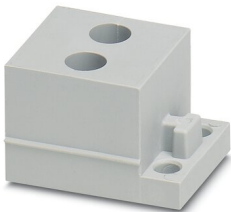

CES-STPG-GY-2X6 - Cable sleeve

0801709

<https://www.phoenixcontact.com/us/products/0801709>

Cable sleeve, small, no. of conductors: 2, type: Round cable, slotted, external cable diameter: 2x 5 mm ... 6 mm, material: SEBS (halogen-free), color: gray, length: 29.5 mm, width: 19.5 mm, height: 17 mm