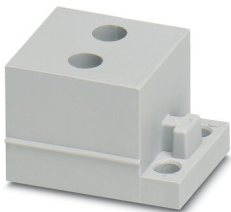

CES-STPG-GY-2X4 - Cable sleeve

1410438

<https://www.phoenixcontact.com/us/products/1410438>

Cable sleeve, small, no. of conductors: 2, type: Round cable, slotted, external cable diameter: 2x 3.4 mm ... 3.7 mm, material: SEBS (halogen-free), color: gray, length: 29.5 mm, width: 19.5 mm, height: 17 mm