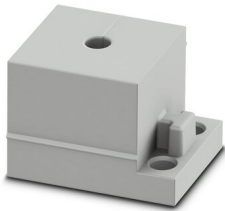

CES-B24-SFFS-PLBK - Sealing frame

0801658

<https://www.phoenixcontact.com/us/products/0801658>

CES-STPG-GY-7 - Cable sleeve

0801677

<https://www.phoenixcontact.com/us/products/0801677>

Cable sleeve, small, no. of conductors: 1, type: Round cable, slotted, external cable diameter: 1x 6 mm ... 7 mm, material: SEBS (halogen-free), color: gray, length: 29.5 mm, width: 19.5 mm, height: 17 mm

CES-STPG-GY-8 - Cable sleeve

0801679

<https://www.phoenixcontact.com/us/products/0801679>

Cable sleeve, small, no. of conductors: 1, type: Round cable, slotted, external cable diameter: 1x 7 mm ... 8 mm, material: SEBS (halogen-free), color: gray, length: 29.5 mm, width: 19.5 mm, height: 17 mm