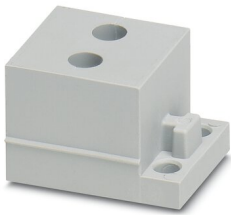

CES-B24-SFFS-PLBK - Sealing frame

0801658

<https://www.phoenixcontact.com/us/products/0801658>

CES-STPG-GY-2X3 - Cable sleeve

1410424

<https://www.phoenixcontact.com/us/products/1410424>

Cable sleeve, small, no. of conductors: 2, type: Round cable, slotted, external cable diameter: 2x 2.4 mm ... 2.7 mm, material: SEBS (halogen-free), color: gray, length: 29.5 mm, width: 19.5 mm, height: 17 mm