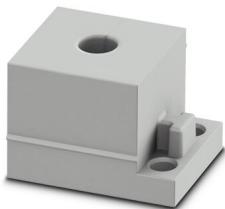

CES-B24-SFFS-PLBK - Sealing frame

0801658

<https://www.phoenixcontact.com/us/products/0801658>

CES-STPG-GY-9 - Cable sleeve

0801680

<https://www.phoenixcontact.com/us/products/0801680>

Cable sleeve, small, no. of conductors: 1, type: Round cable, slotted, external cable diameter: 1x 8 mm ... 9 mm, material: SEBS (halogen-free), color: gray, length: 29.5 mm, width: 19.5 mm, height: 17 mm

CES-STPG-GY-10 - Cable sleeve

0801682

<https://www.phoenixcontact.com/us/products/0801682>

Cable sleeve, small, no. of conductors: 1, type: Round cable, slotted, external cable diameter: 1x 9 mm ... 10 mm, material: SEBS (halogen-free), color: gray, length: 29.5 mm, width: 19.5 mm, height: 17 mm