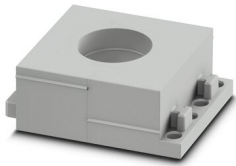

CES-B24-SFFS-PLBK - Sealing frame

0801658

<https://www.phoenixcontact.com/us/products/0801658>

CES-LTPG-GY-20 - Cable sleeve

0801692

<https://www.phoenixcontact.com/us/products/0801692>

Cable sleeve, large, no. of conductors: 1, type: Round cable, slotted, external cable diameter: 1x 19 mm ... 20 mm, material: SEBS (halogen-free), color: gray, length: 53 mm, width: 39 mm, height: 17 mm