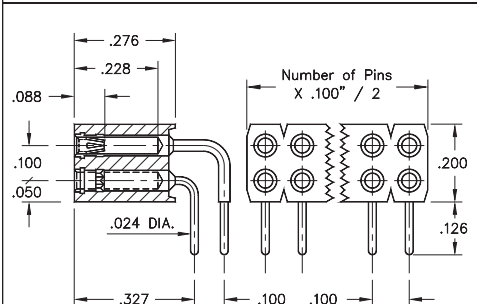

INTERCONNECTS

SERIES 802 & 803 • .100" GRID (.030" DIA. PINS), STRAIGHT & RIGHT ANGLE HEADERS AND SOCKETS • DOUBLE ROW STRIPS

FIG. 1

FIG. 2

FIG. 3

FIG. 4

- Pin interconnects available with straight MM #7007 or right angle MM #5005/5107 solder tails. See page 215 for details
- Sockets are available with straight MM #1304 or right angle MM #1305/1306 soldertails. See pages 177 and 179 for details
- MM #1304, #1305 and #1306 receptacles use Hi-Rel, 6-finger BeCu #47 contact rated at 4.5 amps. Receptacles accept .030" diameter and .025" square pins. See page 256 for details
- Insulators are high temperature thermoplastic, suitable for all soldering operations

ORDERING INFORMATION

FIG. 1	Series 802...10-001	Straight Pin Header			
	802-XX-0- -10-001000	Specify number of pins \uparrow 04-64			
FIG. 2	Series 802...20-001	Right Angle Pin Header			
	802-XX-0- -20-001000	Specify number of pins \uparrow 02-64			
					
SPECIFY PLATING CODE XX=		10 	90	40 	
Pin Plating 		10 μ " Au	200 μ " Sn/Pb	200 μ " Sn	
FIG. 3	Series 803...10-001	Straight Socket			
	803-XX- -10-001000	Specify number of pins \uparrow 004-100			
FIG. 4	Series 803...20-001	Right Angle Socket			
	803-XX- -20-001000	Specify number of pins \uparrow 002-100			
					
SPECIFY PLATING CODE XX=			91	93	99
Sleeve (Pin) 			200 μ " Sn/Pb	200 μ " Sn/Pb	200 μ " Sn/Pb
Contact (Clip) 			10 μ " Au	30 μ " Au	100 μ " Sn/Pb
				41 	43 
					47 
					200 μ " Sn
					200 μ " Sn
					200 μ " Sn
					Au Flash