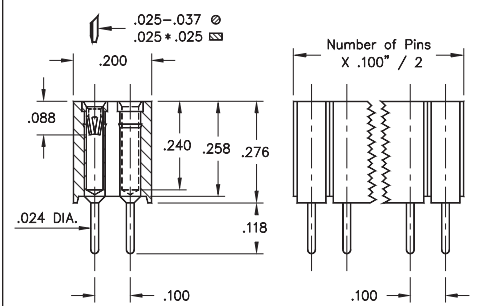

INTERCONNECTS

SERIES 802 & 803 • .100" GRID (.030" DIA. PINS), STRAIGHT & RIGHT ANGLE HEADERS AND SOCKETS • DOUBLE ROW STRIPS

FIG. 1

FIG. 2

FIG. 3

FIG. 4

- Pin interconnects available with straight MM #7007 or right angle MM #5005/5107 solder tails. See page 215 for details
- Sockets are available with straight MM #1304 or right angle MM #1305/1306 soldertails. See pages 177 and 179 for details
- MM #1304, #1305 and #1306 receptacles use Hi-Rel, 6-finger BeCu #47 contact rated at 4.5 amps. Receptacles accept .030" diameter and .025" square pins. See page 256 for details
- Insulators are high temperature thermoplastic, suitable for all soldering operations

ORDERING INFORMATION

FIG. 1	Series 802...10-001	Straight Pin Header			
	802-XX-0- -10-001000	Specify number of pins \uparrow 04-64			
FIG. 2	Series 802...20-001	Right Angle Pin Header			
	802-XX-0- -20-001000	Specify number of pins \uparrow 02-64			
					
SPECIFY PLATING CODE XX=		10 	90	40 	
Pin Plating 		10 μ " Au	200 μ " Sn/Pb	200 μ " Sn	
FIG. 3	Series 803...10-001	Straight Socket			
	803-XX- -10-001000	Specify number of pins \uparrow 004-100			
FIG. 4	Series 803...20-001	Right Angle Socket			
	803-XX- -20-001000	Specify number of pins \uparrow 002-100			
					
SPECIFY PLATING CODE XX=			91	93	99
Sleeve (Pin) 			200 μ " Sn/Pb	200 μ " Sn/Pb	200 μ " Sn/Pb
Contact (Clip) 			10 μ " Au	30 μ " Au	100 μ " Sn/Pb
				41 	43 
					47 
					200 μ " Sn
					200 μ " Sn
					200 μ " Sn
					Au Flash