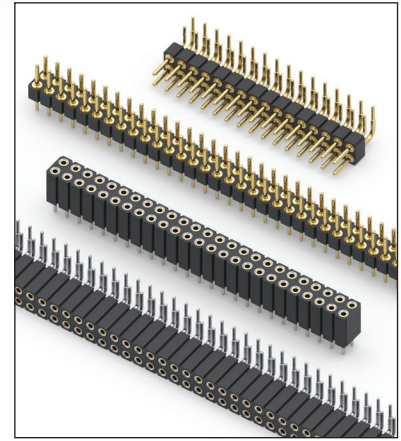

INTERCONNECTS

SERIES 802 & 803 • .100" GRID (.030" DIA. PINS), STRAIGHT & RIGHT ANGLE HEADERS AND SOCKETS • DOUBLE ROW STRIPS

FIG. 1

FIG. 2

FIG. 3

FIG. 4

- Pin interconnects available with straight MM #7007 or right angle MM #5005/5107 solder tails. See page 215 for details
- Sockets are available with straight MM #1304 or right angle MM #1305/1306 soldertails. See pages 177 and 179 for details
- MM #1304, #1305 and #1306 receptacles use Hi-Rel, 6-finger BeCu #47 contact rated at 4.5 amps. Receptacles accept .030" diameter and .025" square pins. See page 256 for details
- Insulators are high temperature thermoplastic, suitable for all soldering operations

ORDERING INFORMATION

FIG. 1	Series 802...10-001	Straight Pin Header			
	802-XX-0- -10-001000	Specify number of pins \uparrow 04-64			
FIG. 2	Series 802...20-001	Right Angle Pin Header			
	802-XX-0- -20-001000	Specify number of pins \uparrow 02-64			
					
SPECIFY PLATING CODE XX=		10 	90	40 	
Pin Plating 		10 μ " Au	200 μ " Sn/Pb	200 μ " Sn	
FIG. 3	Series 803...10-001	Straight Socket			
	803-XX- -10-001000	Specify number of pins \uparrow 004-100			
FIG. 4	Series 803...20-001	Right Angle Socket			
	803-XX- -20-001000	Specify number of pins \uparrow 002-100			
					
SPECIFY PLATING CODE XX=			91	93	99
Sleeve (Pin) 			200 μ " Sn/Pb	200 μ " Sn/Pb	200 μ " Sn/Pb
Contact (Clip) 			10 μ " Au	30 μ " Au	100 μ " Sn/Pb
				41 	43 
					47 
					200 μ " Sn
					200 μ " Sn
					200 μ " Sn
					Au Flash