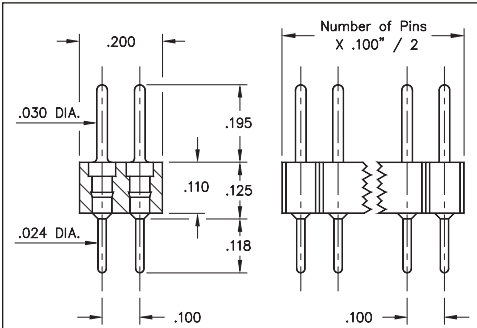

INTERCONNECTS

SERIES 802 & 803 • .100" GRID (.030" DIA. PINS), STRAIGHT & RIGHT ANGLE HEADERS AND SOCKETS • DOUBLE ROW STRIPS

FIG. 1

FIG. 2

FIG. 3

FIG. 4

- Pin interconnects available with straight MM #7007 or right angle MM #5005/5107 solder tails. See page 215 for details
- Sockets are available with straight MM #1304 or right angle MM #1305/1306 soldertails. See pages 177 and 179 for details
- MM #1304, #1305 and #1306 receptacles use Hi-Rel, 6-finger BeCu #47 contact rated at 4.5 amps. Receptacles accept .030" diameter and .025" square pins. See page 256 for details
- Insulators are high temperature thermoplastic, suitable for all soldering operations

ORDERING INFORMATION

FIG. 1	Series 802...10-001	Straight Pin Header			
	802-XX-0- -10-001000	Specify number of pins \uparrow 04-64			
FIG. 2	Series 802...20-001	Right Angle Pin Header			
	802-XX-0- -20-001000	Specify number of pins \uparrow 02-64			
					
SPECIFY PLATING CODE XX=		10 	90	40 	
Pin Plating 		10 μ " Au	200 μ " Sn/Pb	200 μ " Sn	
FIG. 3	Series 803...10-001	Straight Socket			
	803-XX- -10-001000	Specify number of pins \uparrow 004-100			
FIG. 4	Series 803...20-001	Right Angle Socket			
	803-XX- -20-001000	Specify number of pins \uparrow 002-100			
					
SPECIFY PLATING CODE XX=			91	93	99
Sleeve (Pin) 			200 μ " Sn/Pb	200 μ " Sn/Pb	200 μ " Sn/Pb
Contact (Clip) 			10 μ " Au	30 μ " Au	100 μ " Sn/Pb
				41 	43 
					47 
					200 μ " Sn
					200 μ " Sn
					200 μ " Sn
					Au Flash