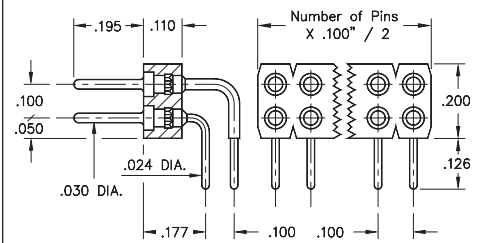

INTERCONNECTS

SERIES 802 & 803 • .100" GRID (.030" DIA. PINS), STRAIGHT & RIGHT ANGLE HEADERS AND SOCKETS • DOUBLE ROW STRIPS

FIG. 1

FIG. 2

FIG. 3

FIG. 4

- Pin interconnects available with straight MM #7007 or right angle MM #5005/5107 solder tails. See page 215 for details
- Sockets are available with straight MM #1304 or right angle MM #1305/1306 soldertails. See pages 177 and 179 for details
- MM #1304, #1305 and #1306 receptacles use Hi-Rel, 6-finger BeCu #47 contact rated at 4.5 amps. Receptacles accept .030" diameter and .025" square pins. See page 256 for details
- Insulators are high temperature thermoplastic, suitable for all soldering operations

ORDERING INFORMATION

FIG. 1	Series 802...10-001	Straight Pin Header			
	802-XX-0- -10-001000	Specify number of pins \uparrow 04-64			
FIG. 2	Series 802...20-001	Right Angle Pin Header			
	802-XX-0- -20-001000	Specify number of pins \uparrow 02-64			
					
SPECIFY PLATING CODE XX=		10 	90	40 	
Pin Plating 		10 μ " Au	200 μ " Sn/Pb	200 μ " Sn	
FIG. 3	Series 803...10-001	Straight Socket			
	803-XX- -10-001000	Specify number of pins \uparrow 004-100			
FIG. 4	Series 803...20-001	Right Angle Socket			
	803-XX- -20-001000	Specify number of pins \uparrow 002-100			
					
SPECIFY PLATING CODE XX=			91	93	99
Sleeve (Pin) 			200 μ " Sn/Pb	200 μ " Sn/Pb	200 μ " Sn/Pb
Contact (Clip) 			10 μ " Au	30 μ " Au	100 μ " Sn/Pb
				41 	43 
					47 
					200 μ " Sn
					200 μ " Sn
					200 μ " Sn
					Au Flash