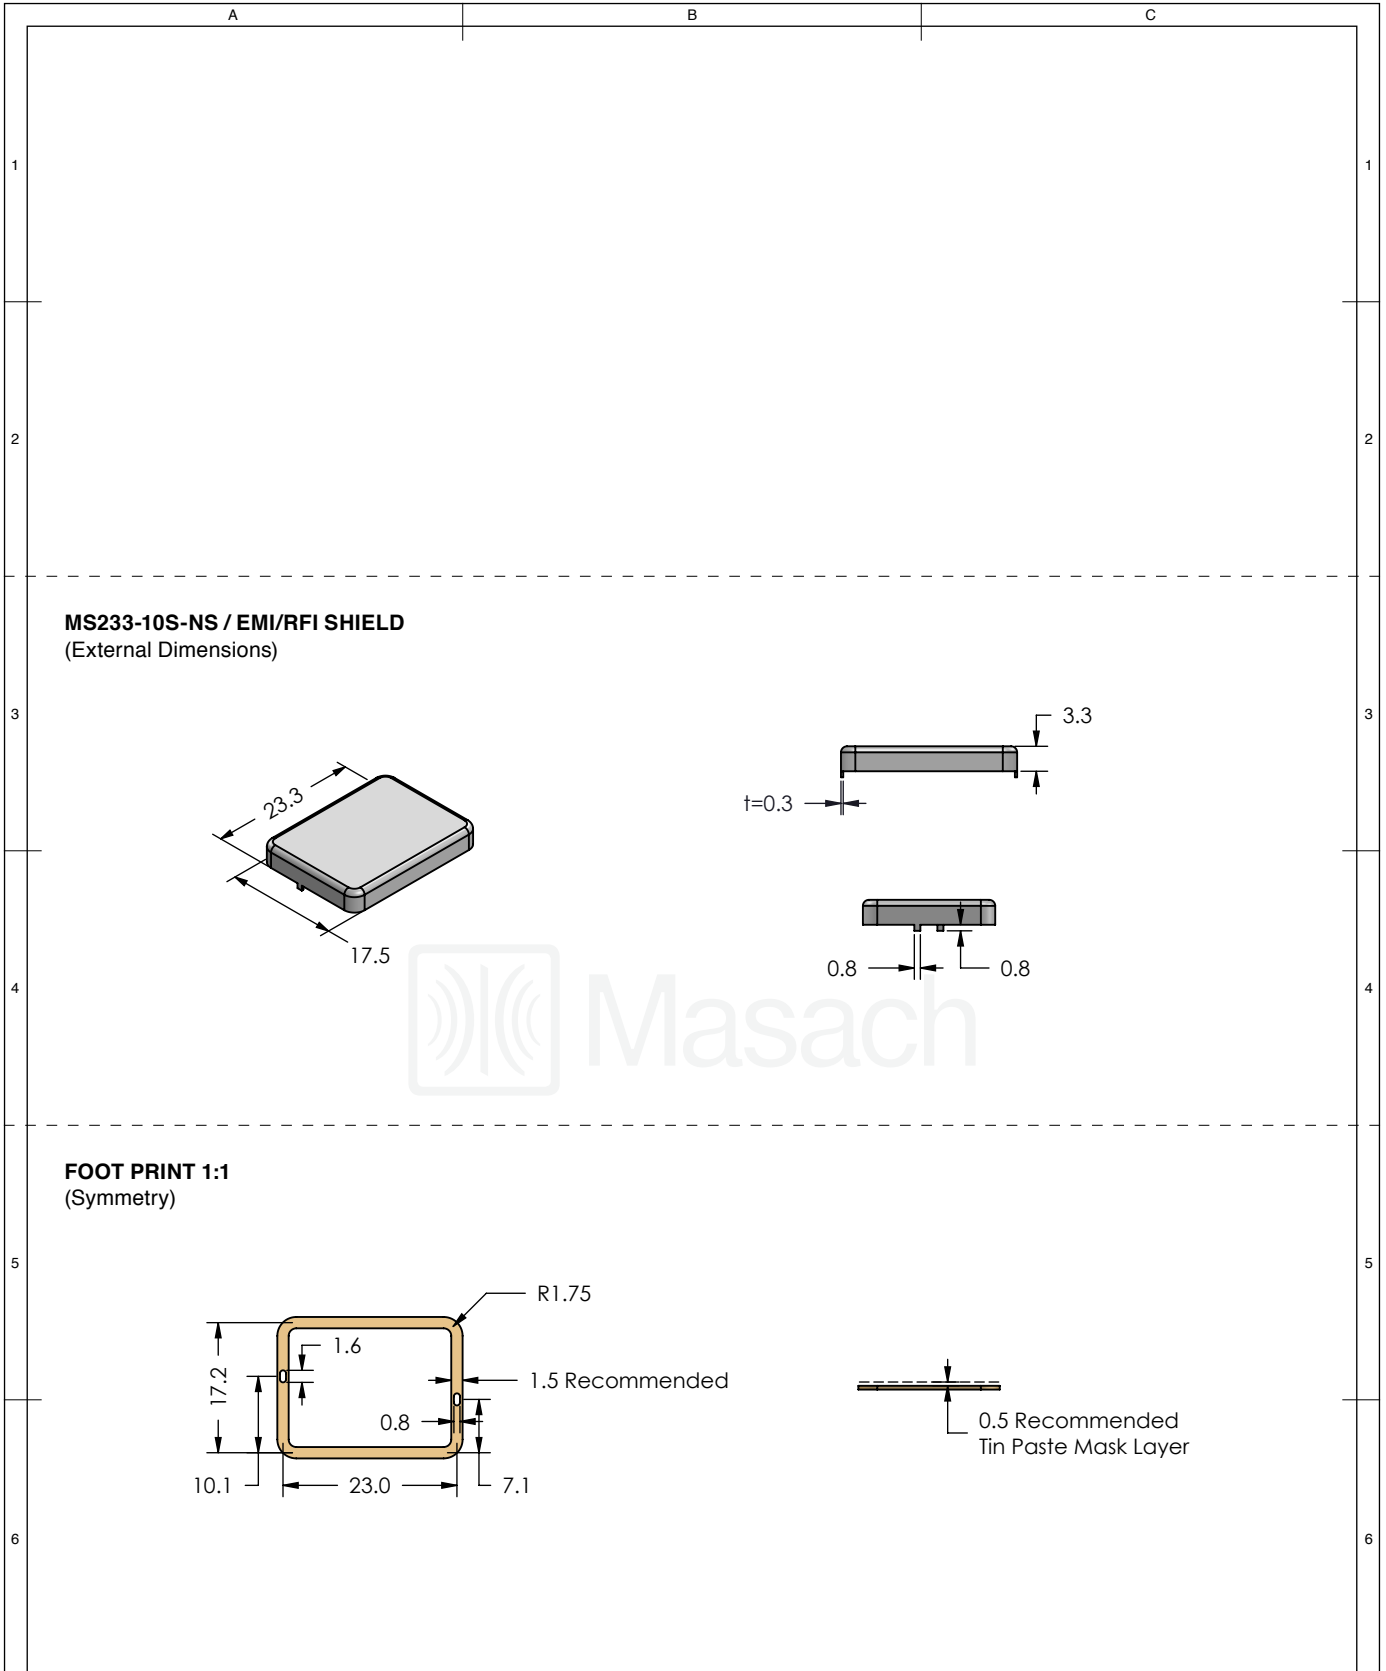

MS233-10S-NS / EMI/RFI SHIELD
(External Dimensions)

FOOT PRINT 1:1
(Symmetry)