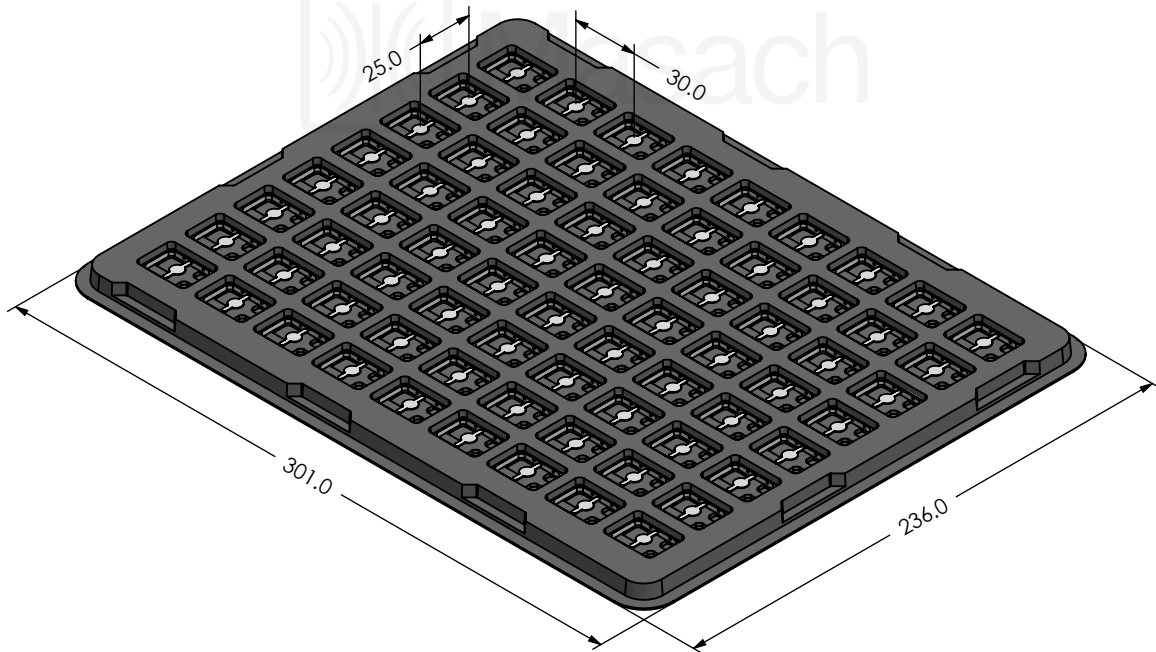

This product has been designed and manufactured by © Masach Tech Ltd. The use of this product in any type of electronic device or application is not under Masach Tech Ltd. liability.

A

B

C

MS233-10* / SMALL PACKING TRAY / SMD

* COMPATIBLE TO ALL SHIELD CONFIGURATIONS

MS233-10* / LARGE PACKING TRAY / SMD

* COMPATIBLE TO ALL SHIELD CONFIGURATIONS

MS PN:

DESCRIPTION:

MATERIAL:

© MASACH TECH LTD.
22 HAGANAN, MODIIN 7169513 ISRAEL
T: (+972) 8-9754681 / F: (+972) 8-9754682
info@masach.com / www.masach.com