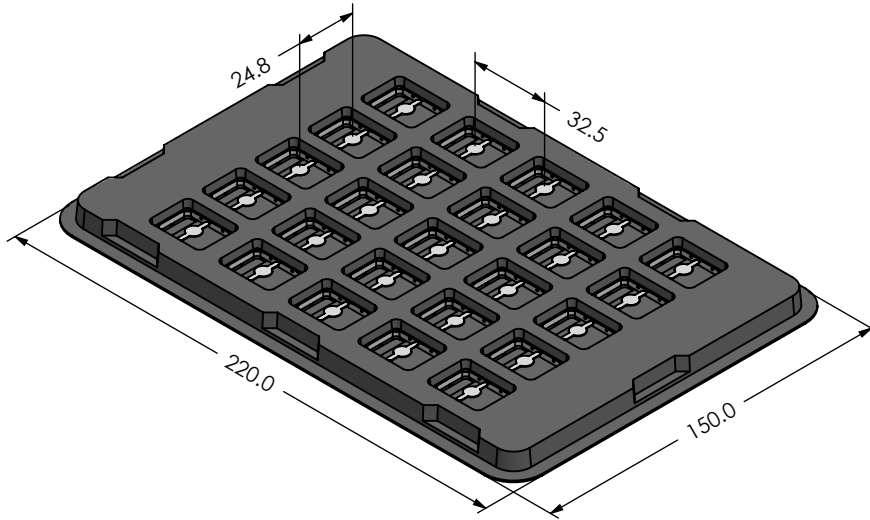

This product has been designed and manufactured by © Masach Tech Ltd. The use of this product in any type of electronic device or application is not under Masach Tech Ltd. liability.

A

B

C

MS233-10* / SMALL PACKING TRAY / SMD

* COMPATIBLE TO ALL SHIELD CONFIGURATIONS

MS233-10* / LARGE PACKING TRAY / SMD

* COMPATIBLE TO ALL SHIELD CONFIGURATIONS

MS PN:

DESCRIPTION:

MATERIAL:

© MASACH TECH LTD.
22 HAGANAN, MODIIN 7169513 ISRAEL
T: (+972) 8-9754681 / F: (+972) 8-9754682
info@masach.com / www.masach.com