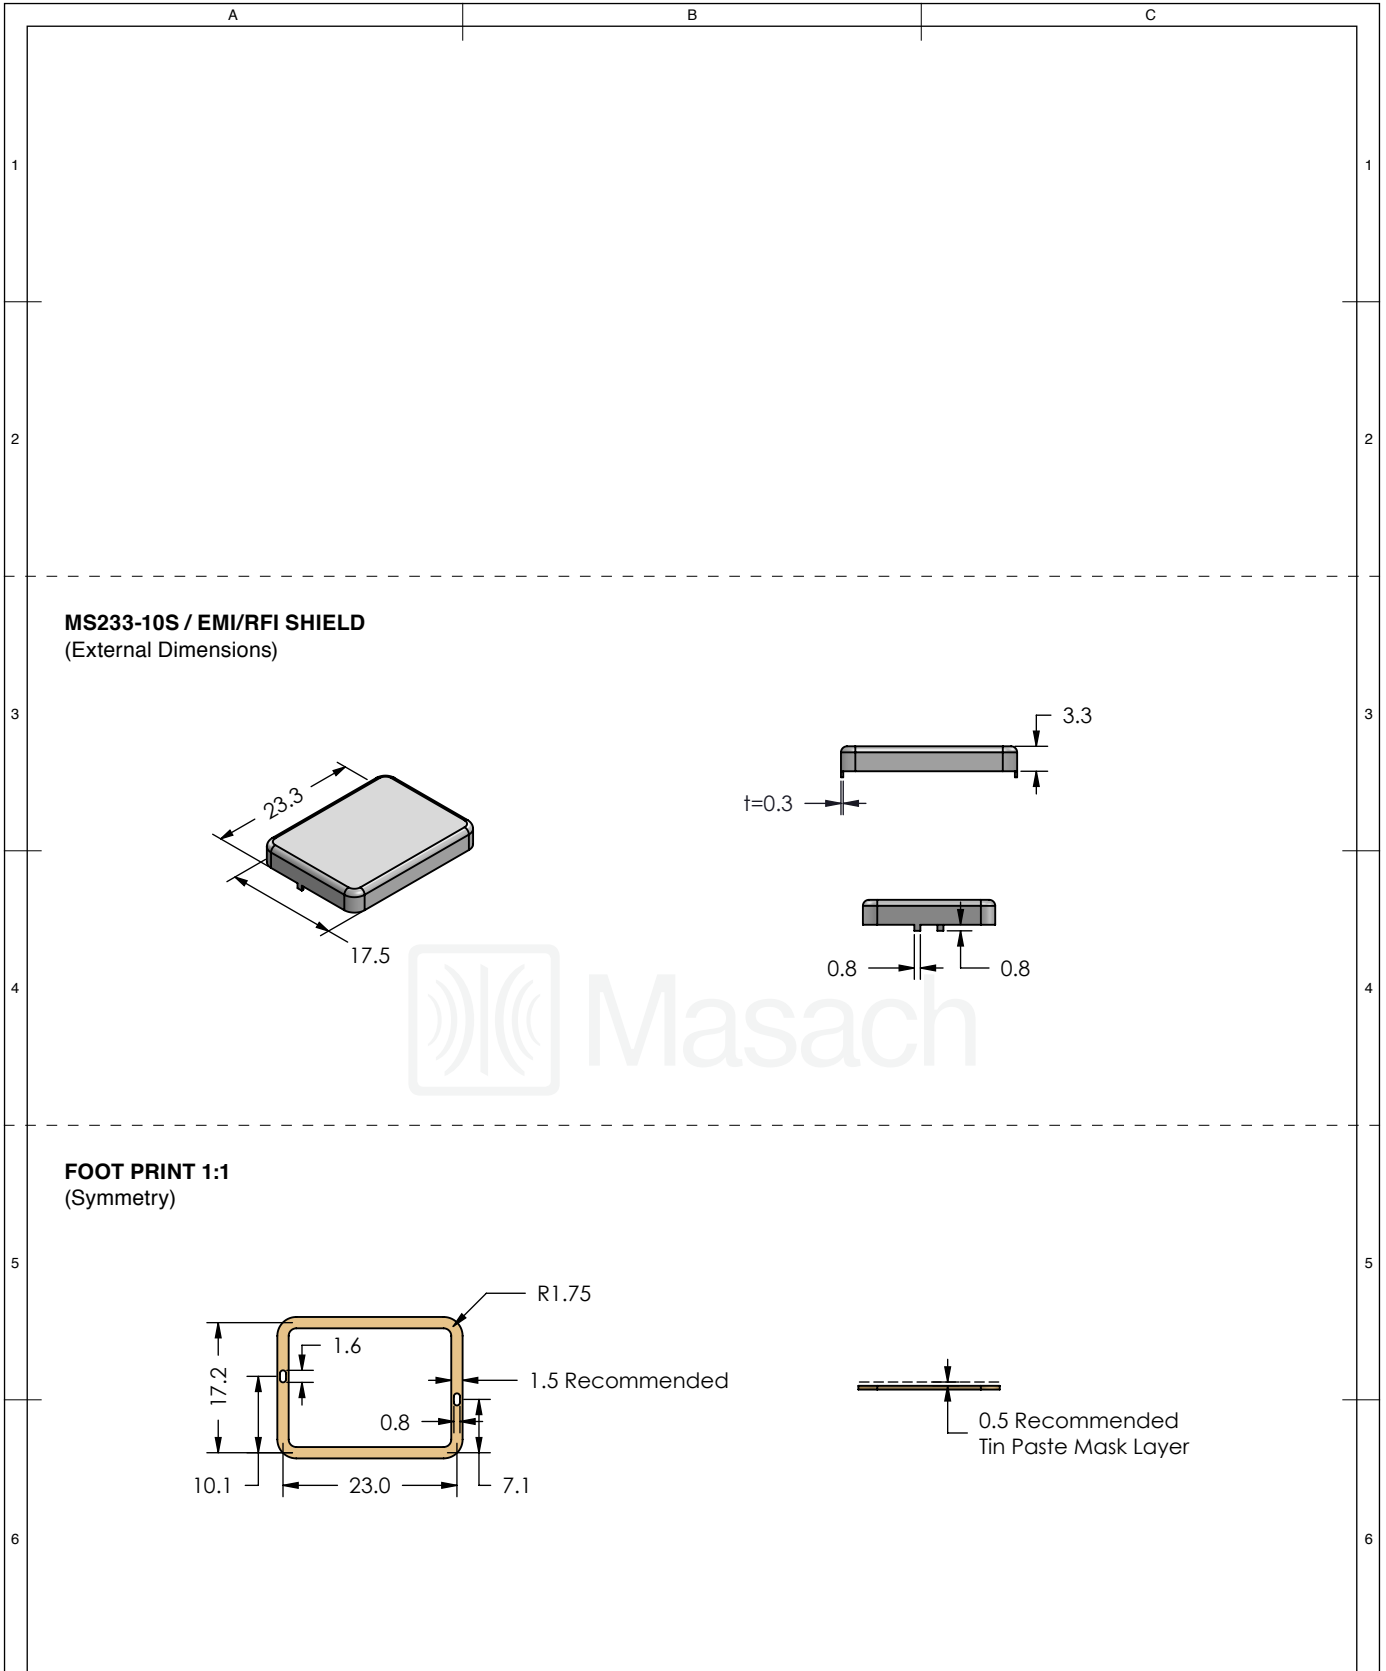

MS ITEM PN:	DESCRIPTION:	MATERIAL:
	MS233-10S	ONE-PIECE EMI/RF SHIELD	TIN PLATED STEEL (1)
NOTE: (1) CRS ELECTROLYTIC TINPLATE (2) GENERAL TOLERANCE (+/-) 0.2MM			
© MASACH TECH LTD. 22 HAGANAN, MODIIN 7169513 ISRAEL T: (+972) 8-9754681 / F: (+972) 8-9754682 info@masach.com / www.masach.com	SHIELD TYPE:		
	SEAMLESS PROTECTIVE EMI/RFI CAGE		MMGS / PRINT 1:1 / A4

This product has been designed and manufactured by © Masach Tech Ltd. The use of this product in any type of electronic device or application is not under Masach Tech Ltd. liability.