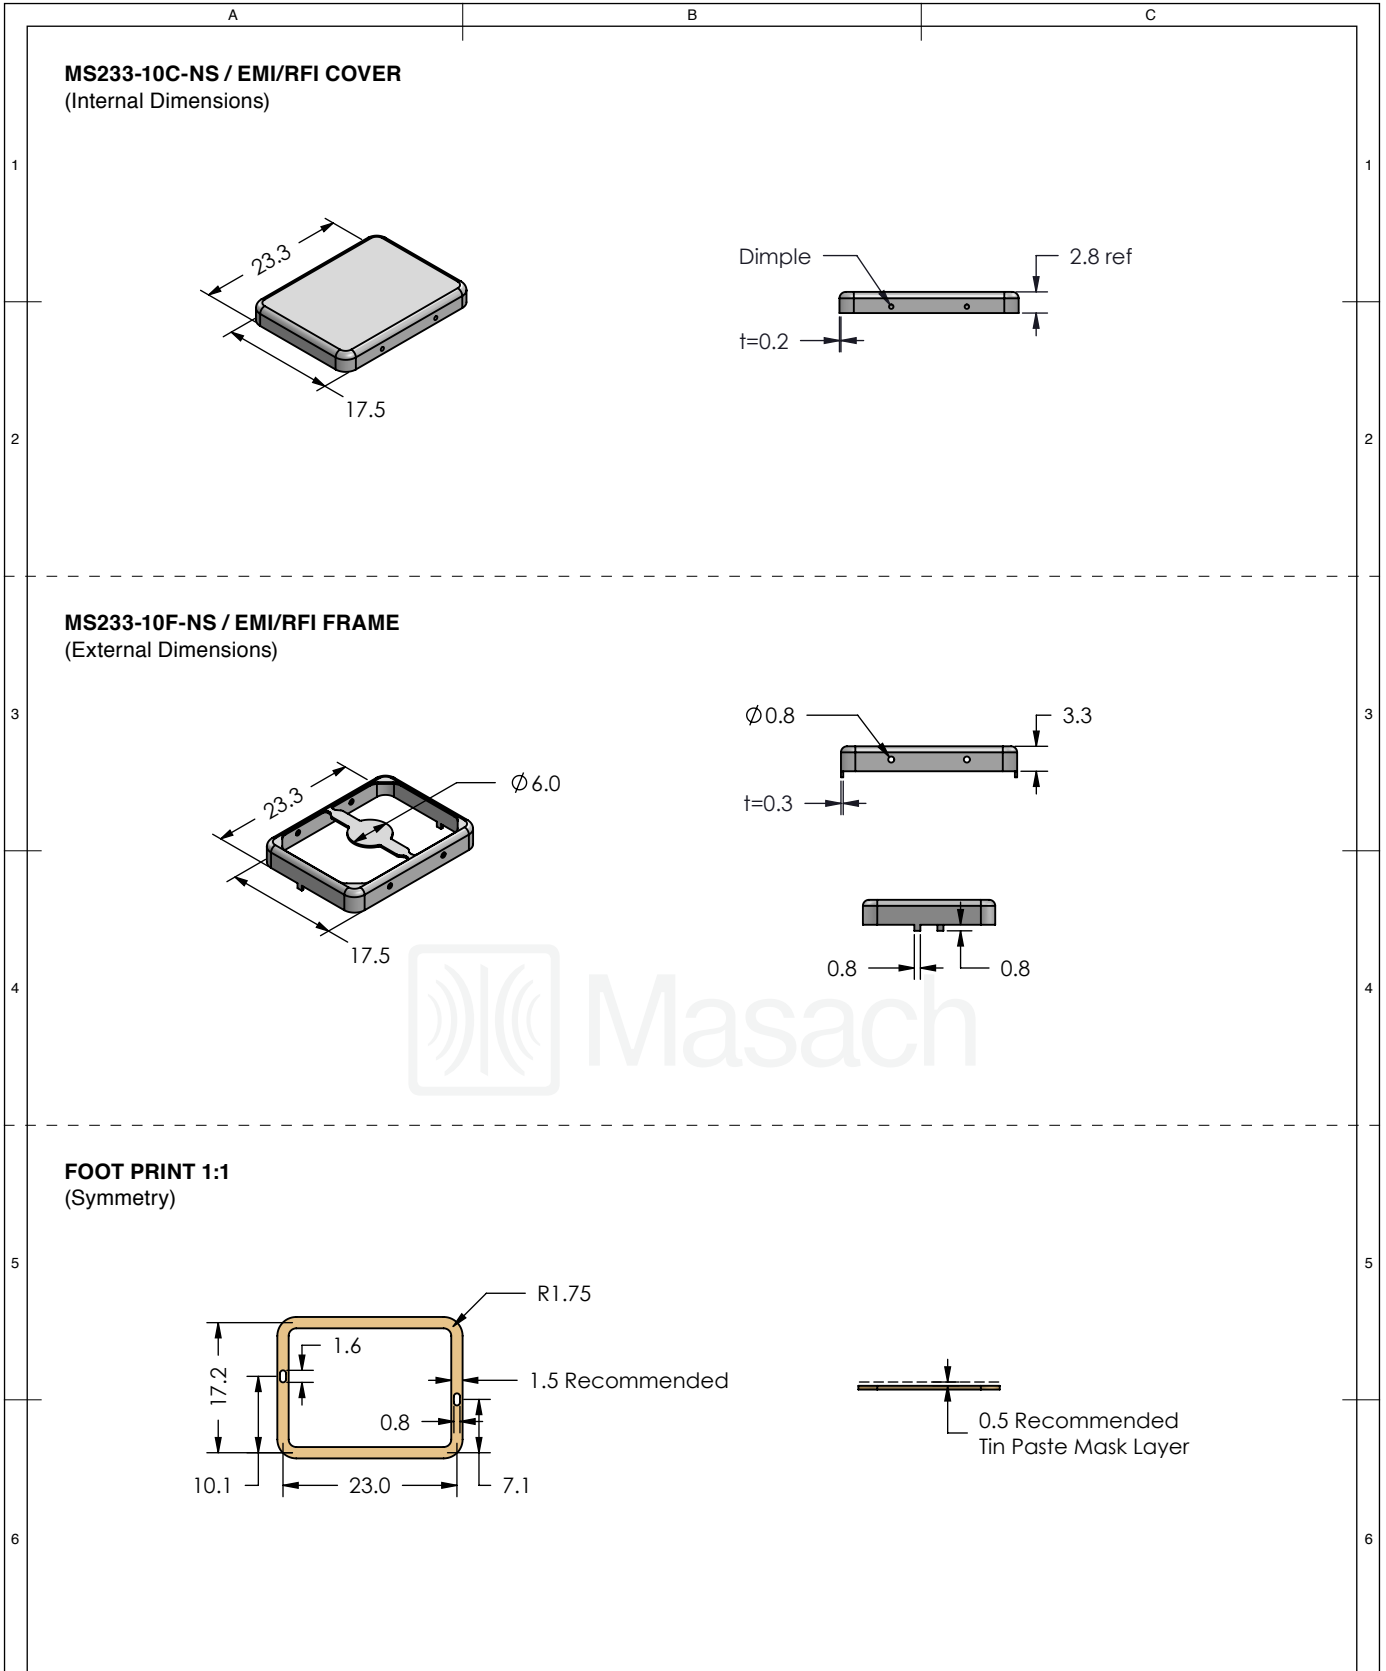

MS233-10*

DRAWN EMI/RFI SHIELD DATA-SHEET

*OPTIONAL SHIELD CONFIGURATIONS

MS SHIELD	MS SET PN.	MS ITEM PN.	DESCRIPTION	RAW MATERIAL
	MS233-10	MS233-10C	TWO-PIECE SHIELD COVER	TIN STEEL*
		MS233-10F	TWO-PIECE SHIELD FRAME	
	MS233-10-NS	MS233-10C-NS	TWO-PIECE SHIELD COVER	NICKEL SILVER**
		MS233-10F-NS	TWO-PIECE SHIELD FRAME	
		MS233-10S	ONE-PIECE SHIELD	TIN STEEL*
		MS233-10S-NS	ONE-PIECE SHIELD	NICKEL SILVER**

SHIELD TYPE:
SEAMLESS PROTECTIVE EMI/RFI CAGE

MMGS / PRINT 1:1 / A4

	MS SET PN:	DESCRIPTION:	MATERIAL:
	MS233-10	TWO-PIECE EM/RF SHIELD	TIN PLATED STEEL (1)
NOTE: (1) CRS ELECTROLYTIC TINPLATE (2) GENERAL TOLERANCE (+/-) 0.2MM			
© MASACH TECH LTD. 22 HAGANAN, MODIIN 7169513 ISRAEL T: (+972) 8-9754681 / F: (+972) 8-9754682 info@masach.com / www.masach.com	SHIELD TYPE:	 	
	SEAMLESS PROTECTIVE EMI/RFI CAGE		MMGS / PRINT 1:1 / A4

This product has been designed and manufactured by © Masach Tech Ltd. The use of this product in any type of electronic device or application is not under Masach Tech Ltd. liability.

	MS SET PN:	DESCRIPTION:	MATERIAL:
	MS233-10-NS	TWO-PIECE EM/RF SHIELD	NICKEL SILVER (1)
NOTE: (1) UNS C77000 / UNS C73500 (2) GENERAL TOLERANCE (+/-) 0.2MM			
© MASACH TECH LTD. 22 HAGANAN, MODIIN 7169513 ISRAEL T: (+972) 8-9754681 / F: (+972) 8-9754682 info@masach.com / www.masach.com	SHIELD TYPE:		
	SEAMLESS PROTECTIVE EMI/RFI CAGE		MMGS / PRINT 1:1 / A4