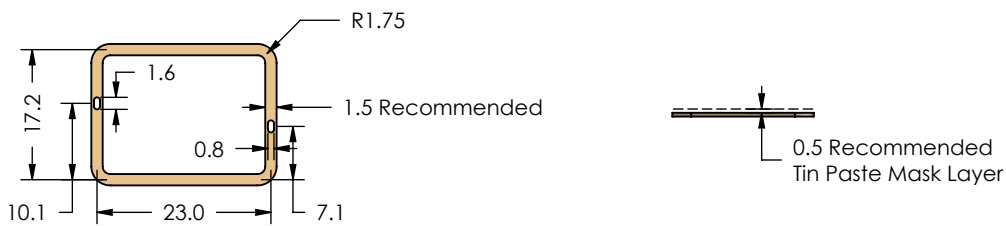

MS ITEM PN:	DESCRIPTION:	MATERIAL:
	MS233-10S-NS	ONE-PIECE EMI/RF SHIELD	NICKEL SILVER (1)
NOTE: (1) UNS C77000 / UNS C73500 (2) GENERAL TOLERANCE (+/-) 0.2MM			
© MASACH TECH LTD. 22 HAGANAN, MODIIN 7169513 ISRAEL T: (+972) 8-9754681 / F: (+972) 8-9754682 info@masach.com / www.masach.com	SHIELD TYPE:		
	SEAMLESS PROTECTIVE EMI/RFI CAGE		MMGS / PRINT 1:1 / A4

This product has been designed and manufactured by © Masach Tech Ltd. The use of this product in any type of electronic device or application is not under Masach Tech Ltd. liability.