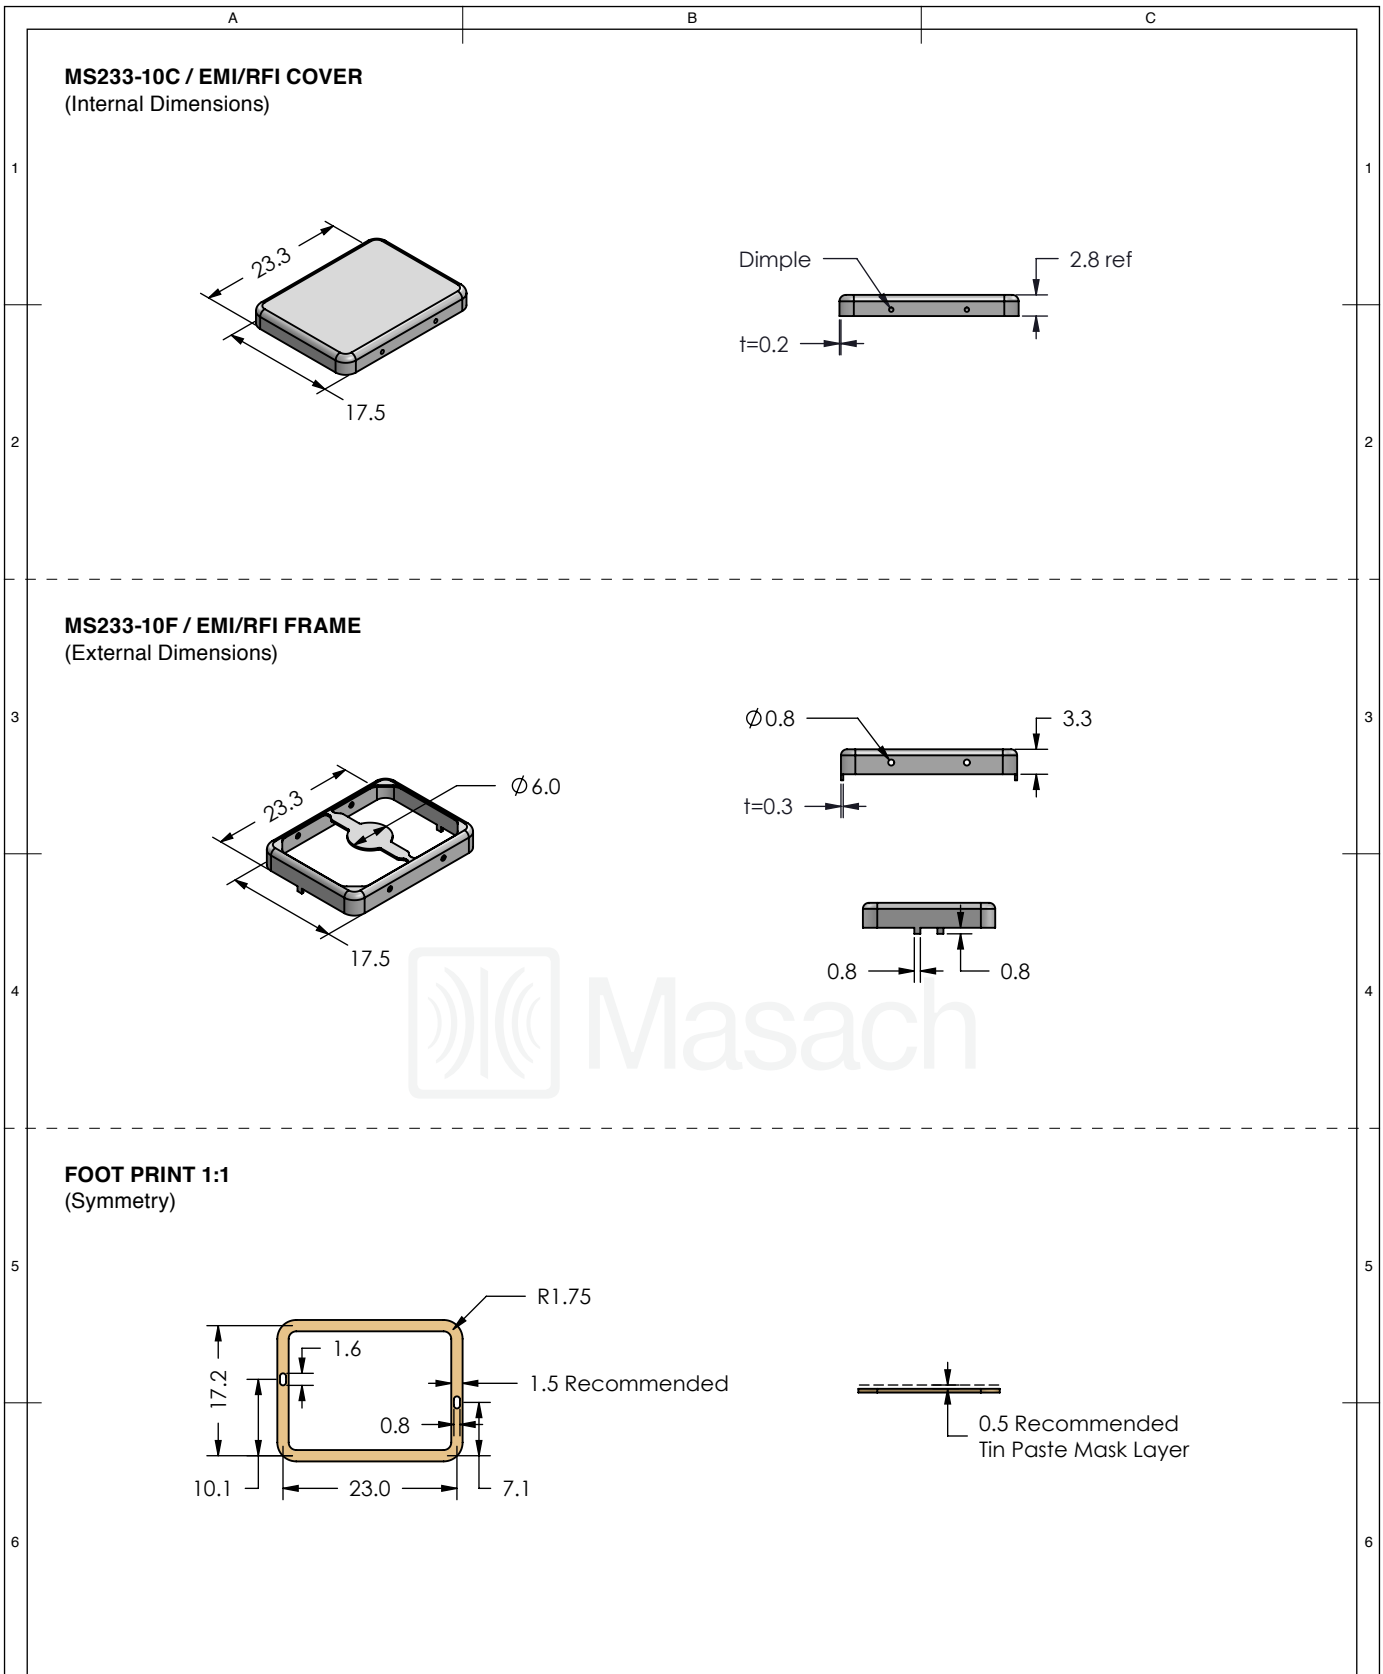

MS233-10*

DRAWN EMI/RFI SHIELD DATA-SHEET

*OPTIONAL SHIELD CONFIGURATIONS

MS SHIELD	MS SET PN.	MS ITEM PN.	DESCRIPTION	RAW MATERIAL
	MS233-10	MS233-10C	TWO-PIECE SHIELD COVER	TIN STEEL*
		MS233-10F	TWO-PIECE SHIELD FRAME	
	MS233-10-NS	MS233-10C-NS	TWO-PIECE SHIELD COVER	NICKEL SILVER**
		MS233-10F-NS	TWO-PIECE SHIELD FRAME	
		MS233-10S	ONE-PIECE SHIELD	TIN STEEL*
		MS233-10S-NS	ONE-PIECE SHIELD	NICKEL SILVER**

* TIN-PLATED STEEL: CRS ELECTROLYTIC TINPLATE

** NICKEL SILVER: UNS C77000 / UNS C73500

MS PN:	DESCRIPTION:	MATERIAL:

© MASACH TECH LTD.
22 HAGANAN, MODIIN 7169513 ISRAEL
T: (+972) 8-9754681 / F: (+972) 8-9754682
info@masach.com / www.masach.com

SHIELD TYPE:
SEAMLESS PROTECTIVE EMI/RFI CAGE

MMGS / PRINT 1:1 / A4

	MS SET PN:	DESCRIPTION:	MATERIAL:
	MS233-10	TWO-PIECE EM/RF SHIELD	TIN PLATED STEEL (1)
NOTE: (1) CRS ELECTROLYTIC TINPLATE (2) GENERAL TOLERANCE (+/-) 0.2MM			
© MASACH TECH LTD. 22 HAGANAN, MODIIN 7169513 ISRAEL T: (+972) 8-9754681 / F: (+972) 8-9754682 info@masach.com / www.masach.com	SHIELD TYPE:	 	
	SEAMLESS PROTECTIVE EMI/RFI CAGE		MMGS / PRINT 1:1 / A4

This product has been designed and manufactured by © Masach Tech Ltd. The use of this product in any type of electronic device or application is not under Masach Tech Ltd. liability.

	MS SET PN:	DESCRIPTION:	MATERIAL:
	MS233-10-NS	TWO-PIECE EM/RF SHIELD	NICKEL SILVER (1)
NOTE: (1) UNS C77000 / UNS C73500 (2) GENERAL TOLERANCE (+/-) 0.2MM			
© MASACH TECH LTD. 22 HAGANAN, MODIIN 7169513 ISRAEL T: (+972) 8-9754681 / F: (+972) 8-9754682 info@masach.com / www.masach.com	SHIELD TYPE:		
	SEAMLESS PROTECTIVE EMI/RFI CAGE		MMGS / PRINT 1:1 / A4